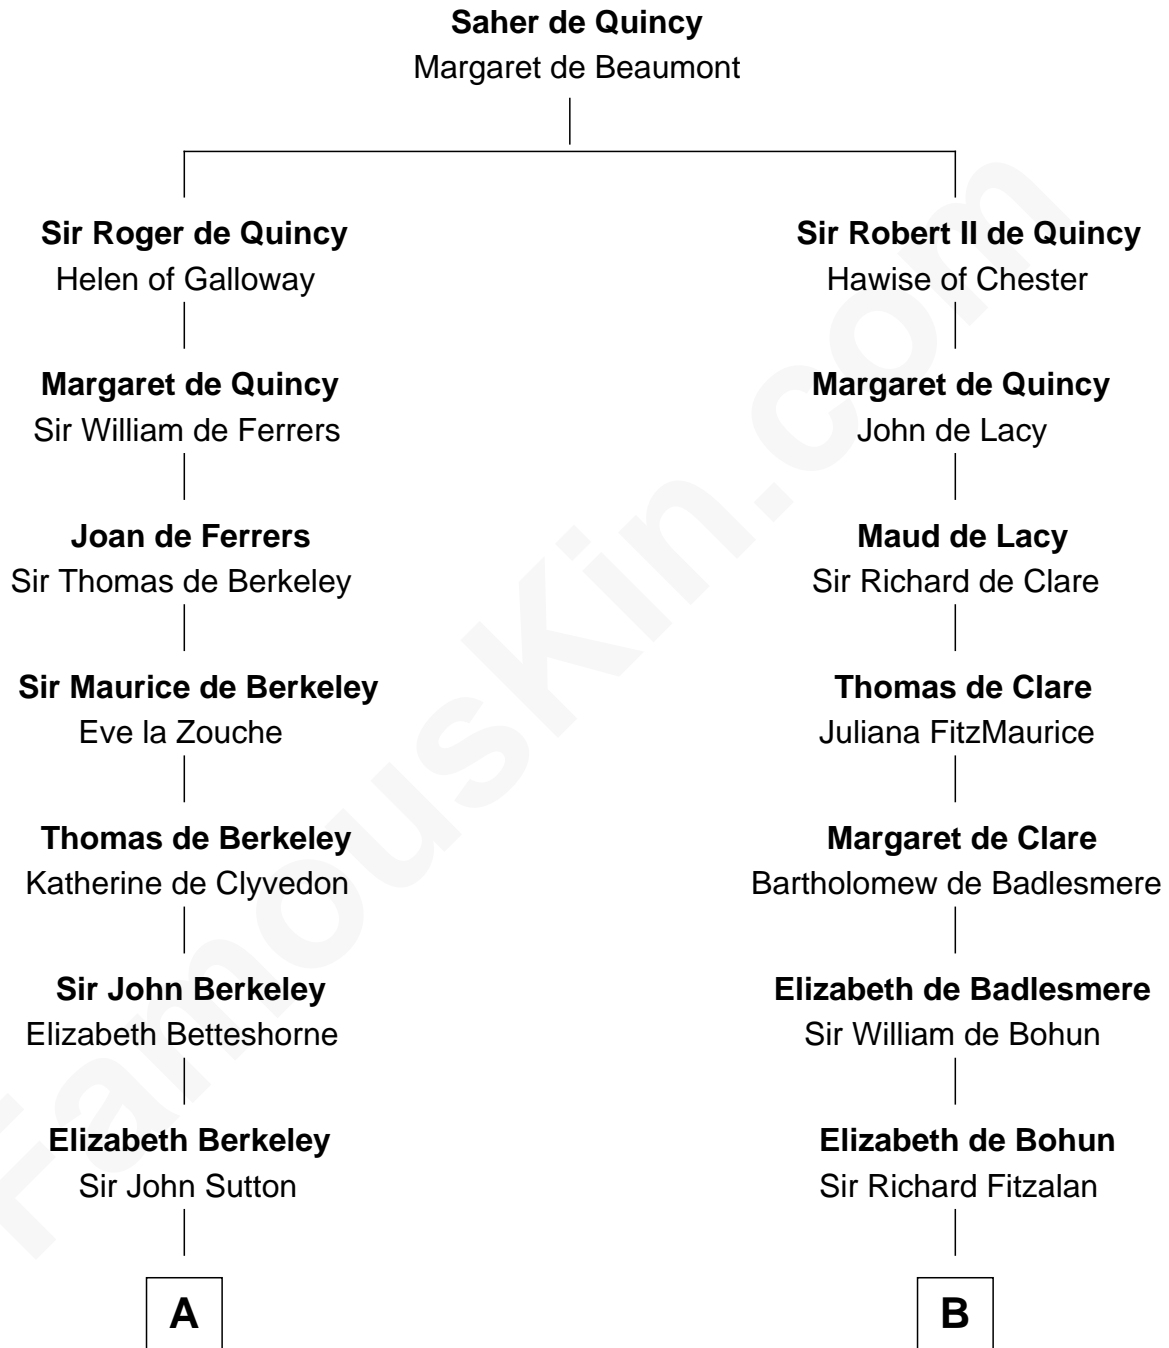

FamousKin.com

Relationship Chart of

John Kerry

68th U.S. Secretary of State

20th cousin 1 time removed of

Charles Goldsborough

16th Governor of Maryland

C

Robert Charles Winthrop
Elizabeth Cabot Blanchard

Robert Charles Winthrop
Elizabeth Mason

Margaret Tyndal Winthrop
James Grant Forbes

Rosemary Isabel Forbes
Richard John Kerry

John Kerry
68th U.S. Secretary of State

D

Anna Maria Lloyd
Richard Tilghman

William Tilghman
Margaret Lloyd

Anna Maria Tilghman
Charles Goldsborough

Charles Goldsborough
16th Governor of Maryland

FamousKin.com