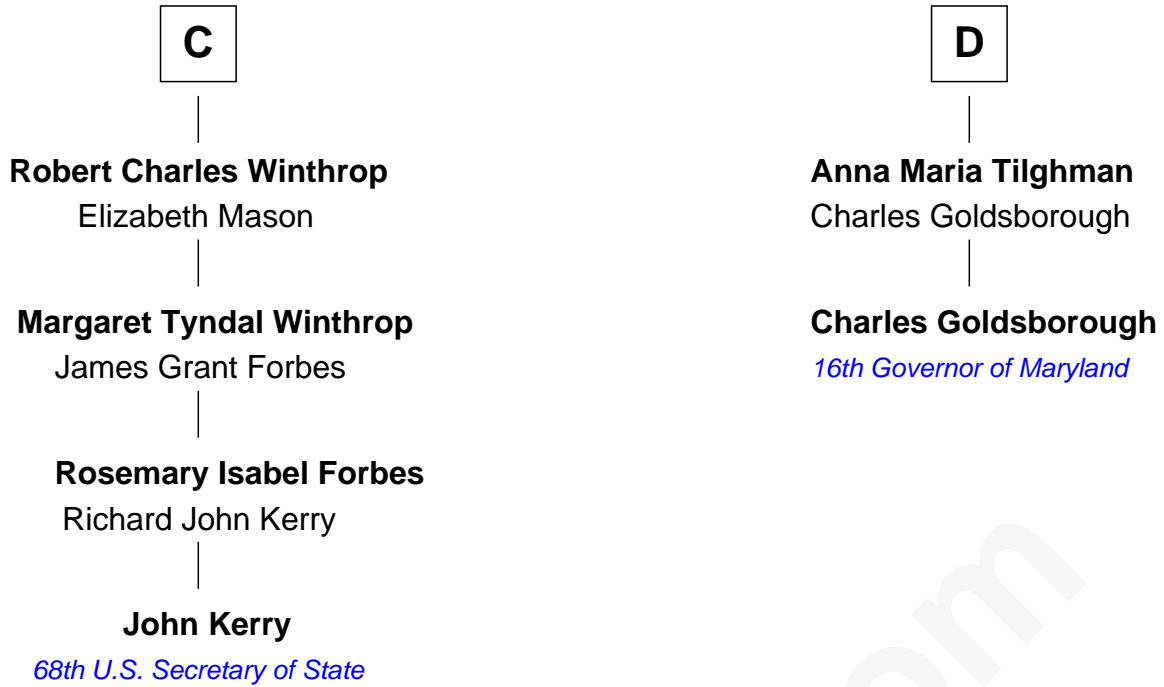

FamousKin.com Relationship Chart of **John Kerry**

68th U.S. Secretary of State

18th cousin 2 times removed of

Charles Goldsborough
16th Governor of Maryland

William de Braiose
Eva Marshal

Eve de Braiose
Sir William de Cantilupe

Milicent de Cantilupe
Eudo la Zouche

Eve la Zouche
Sir Maurice de Berkeley

Thomas de Berkeley
Katherine de Clyvedon

Sir John Berkeley
Elizabeth Betteshorne

Elizabeth Berkeley
Sir John Sutton

Sir Edmund Sutton
Joyce Tiptoft

A

Eleanor de Braiose
Sir Humphrey de Bohun

Humphrey de Bohun
Maud de Fiennes

Humphrey de Bohun
Elizabeth Plantagenet

Sir William de Bohun
Elizabeth de Badlesmere

Elizabeth de Bohun
Sir Richard Fitzalan

Elizabeth Fitzalan
Sir Robert Goushill

Joan Goushill
Sir Thomas Stanley

B

FamousKin.com