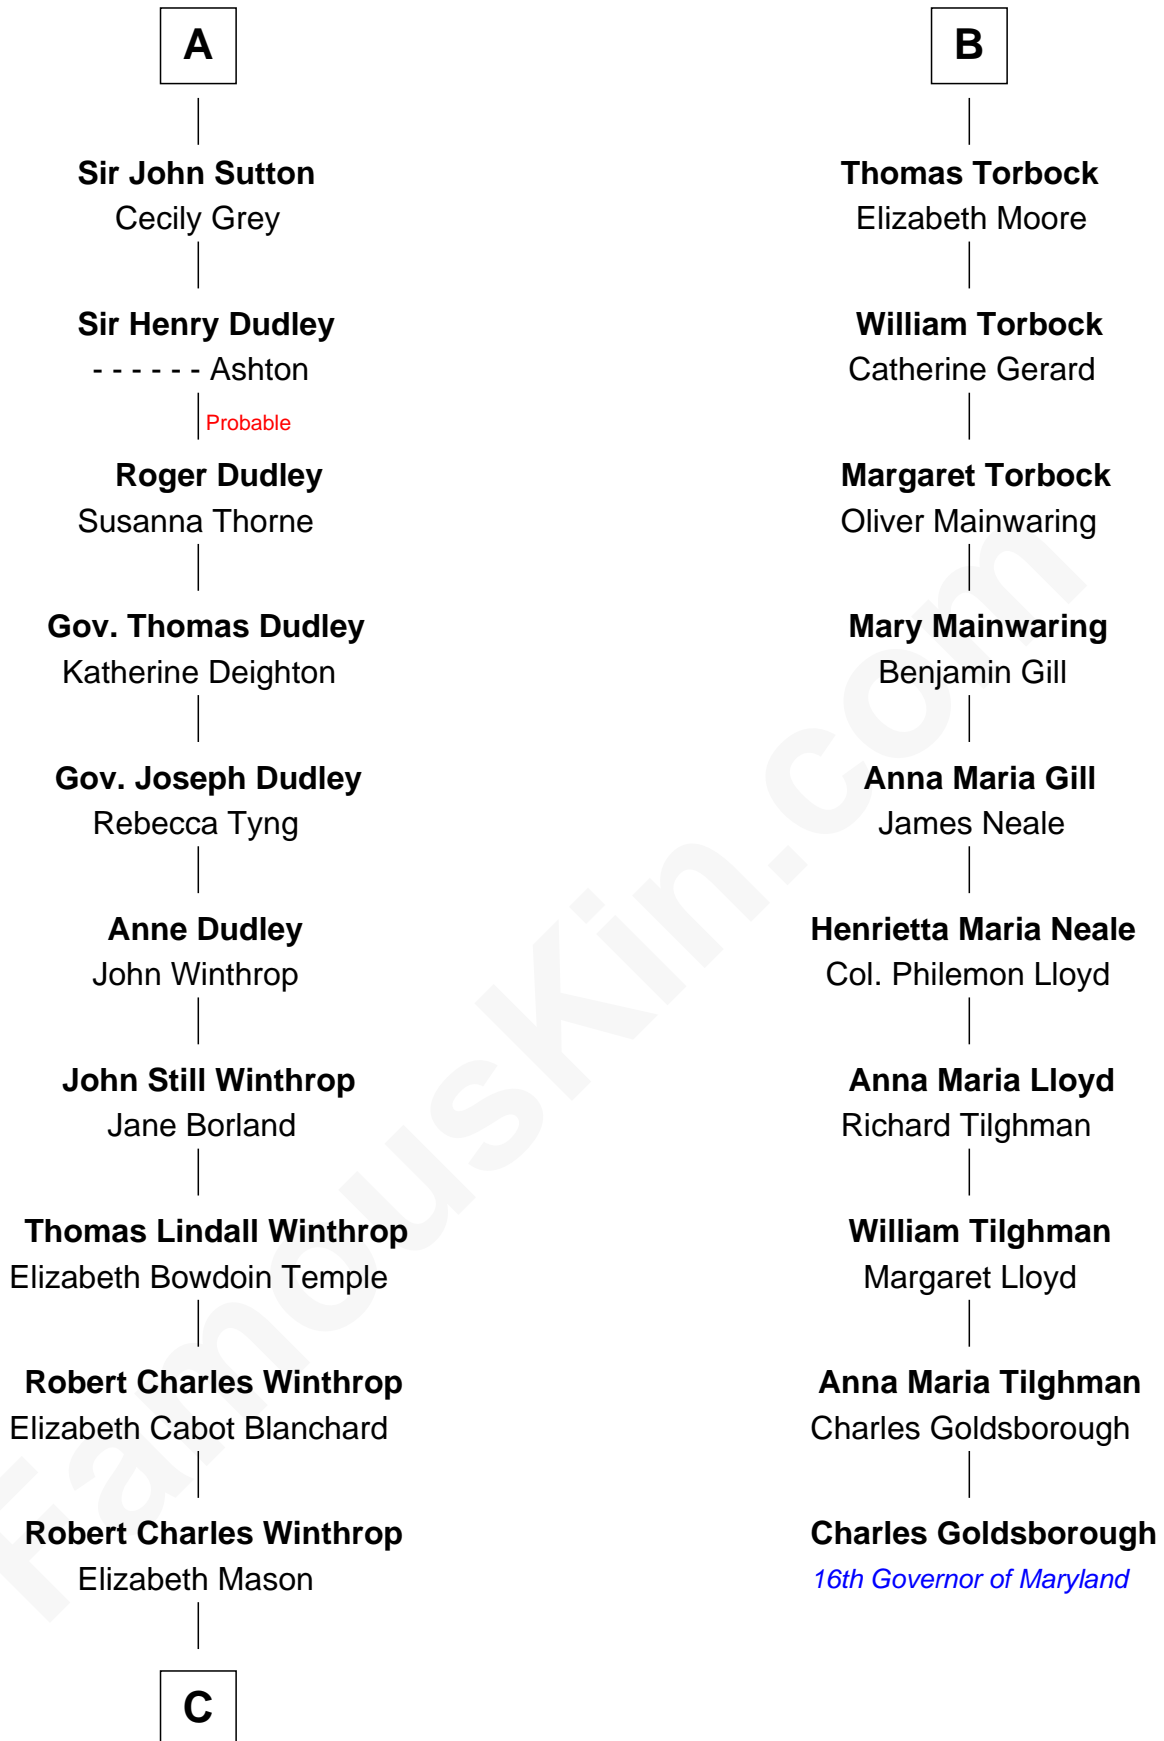

FamousKin.com

Relationship Chart of

John Kerry

68th U.S. Secretary of State

16th cousin 3 times removed of

Charles Goldsborough

16th Governor of Maryland

Richard Fitzalan

Alice de Saluzzo

C

—
Margaret Tyndal Winthrop

James Grant Forbes

—
Rosemary Isabel Forbes

Richard John Kerry

—
John Kerry

68th U.S. Secretary of State