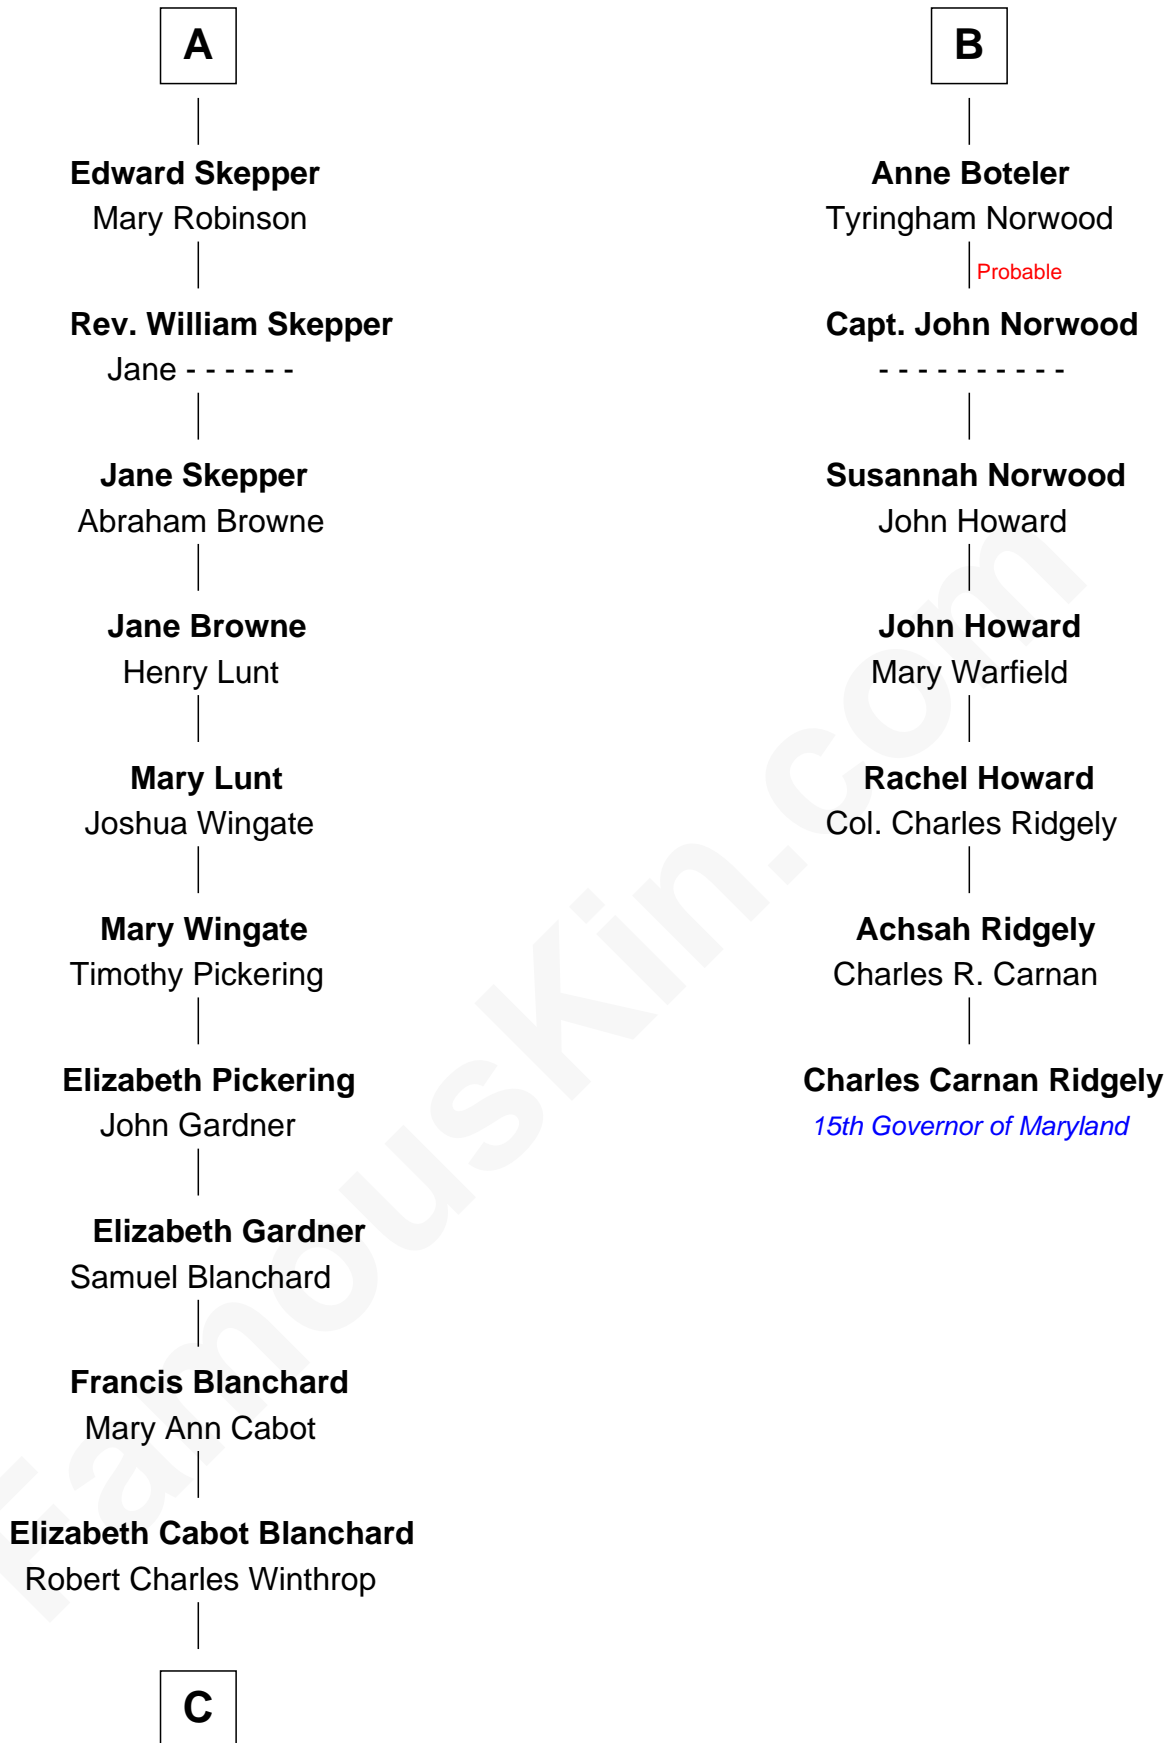

# FamousKin.com Relationship Chart of John Kerry

68th U.S. Secretary of State

13th cousin 7 times removed of

**Charles Carnan Ridgely**  
15th Governor of Maryland

**Sir Michael de la Pole**  
Katherine Wingfield

**Michael de la Pole**  
Katherine de Stafford

**Isabel de la Pole**  
Thomas Morley

**Anne Morley**  
Sir John Hastings

**Elizabeth Hastings**  
Sir Robert Hildyard

**Sir Piers Hildyard**  
Joan de la See

**Isabel Hildyard**  
Ralph Legard

**Joan Ledgard**  
Richard Skepper

**A**

**Sir Thomas de la Pole**  
Anne Cheney

**Katherine de la Pole**  
Sir Miles Stapleton

**Elizabeth Stapleton**  
Sir William Calthorpe

**Anne Calthorpe**  
Sir Robert Drury

**Elizabeth Drury**  
Sir Philip Boteler

**Sir John Boteler**  
Grizel Roche

**Sir Henry Boteler**  
Alice Pulter

**B**

**C**

Robert Charles Winthrop

Elizabeth Mason