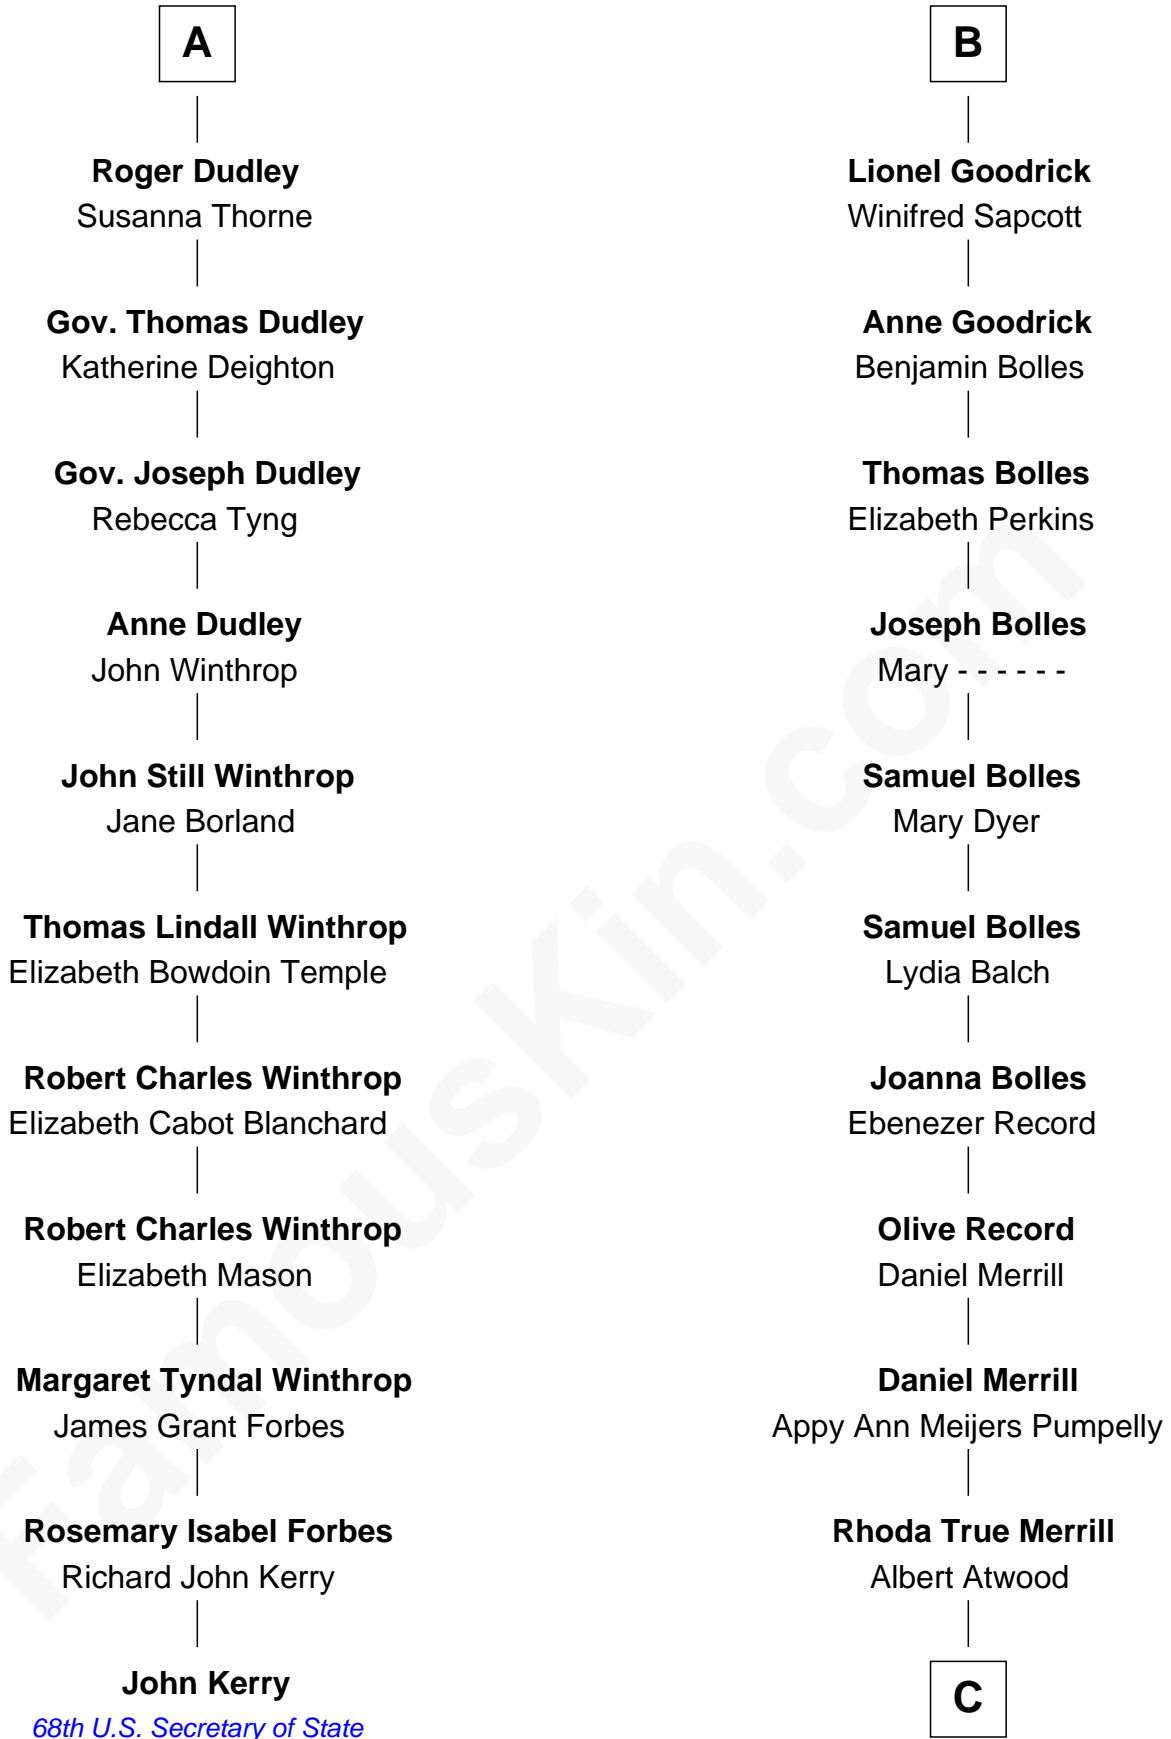

FamousKin.com Relationship Chart of

John Kerry

68th U.S. Secretary of State

17th cousin 4 times removed of

Dave Cowens

NBA Hall of Famer

C

Thomas Albert Atwood

Priscilla Ann Kelly

Charles Albert Atwood

Mina Sylvia Cundiff

Stanley True Atwood

Dorothy Ann Ulrich

Ruth Ellen Atwood

John Joseph Cowens

Dave Cowens