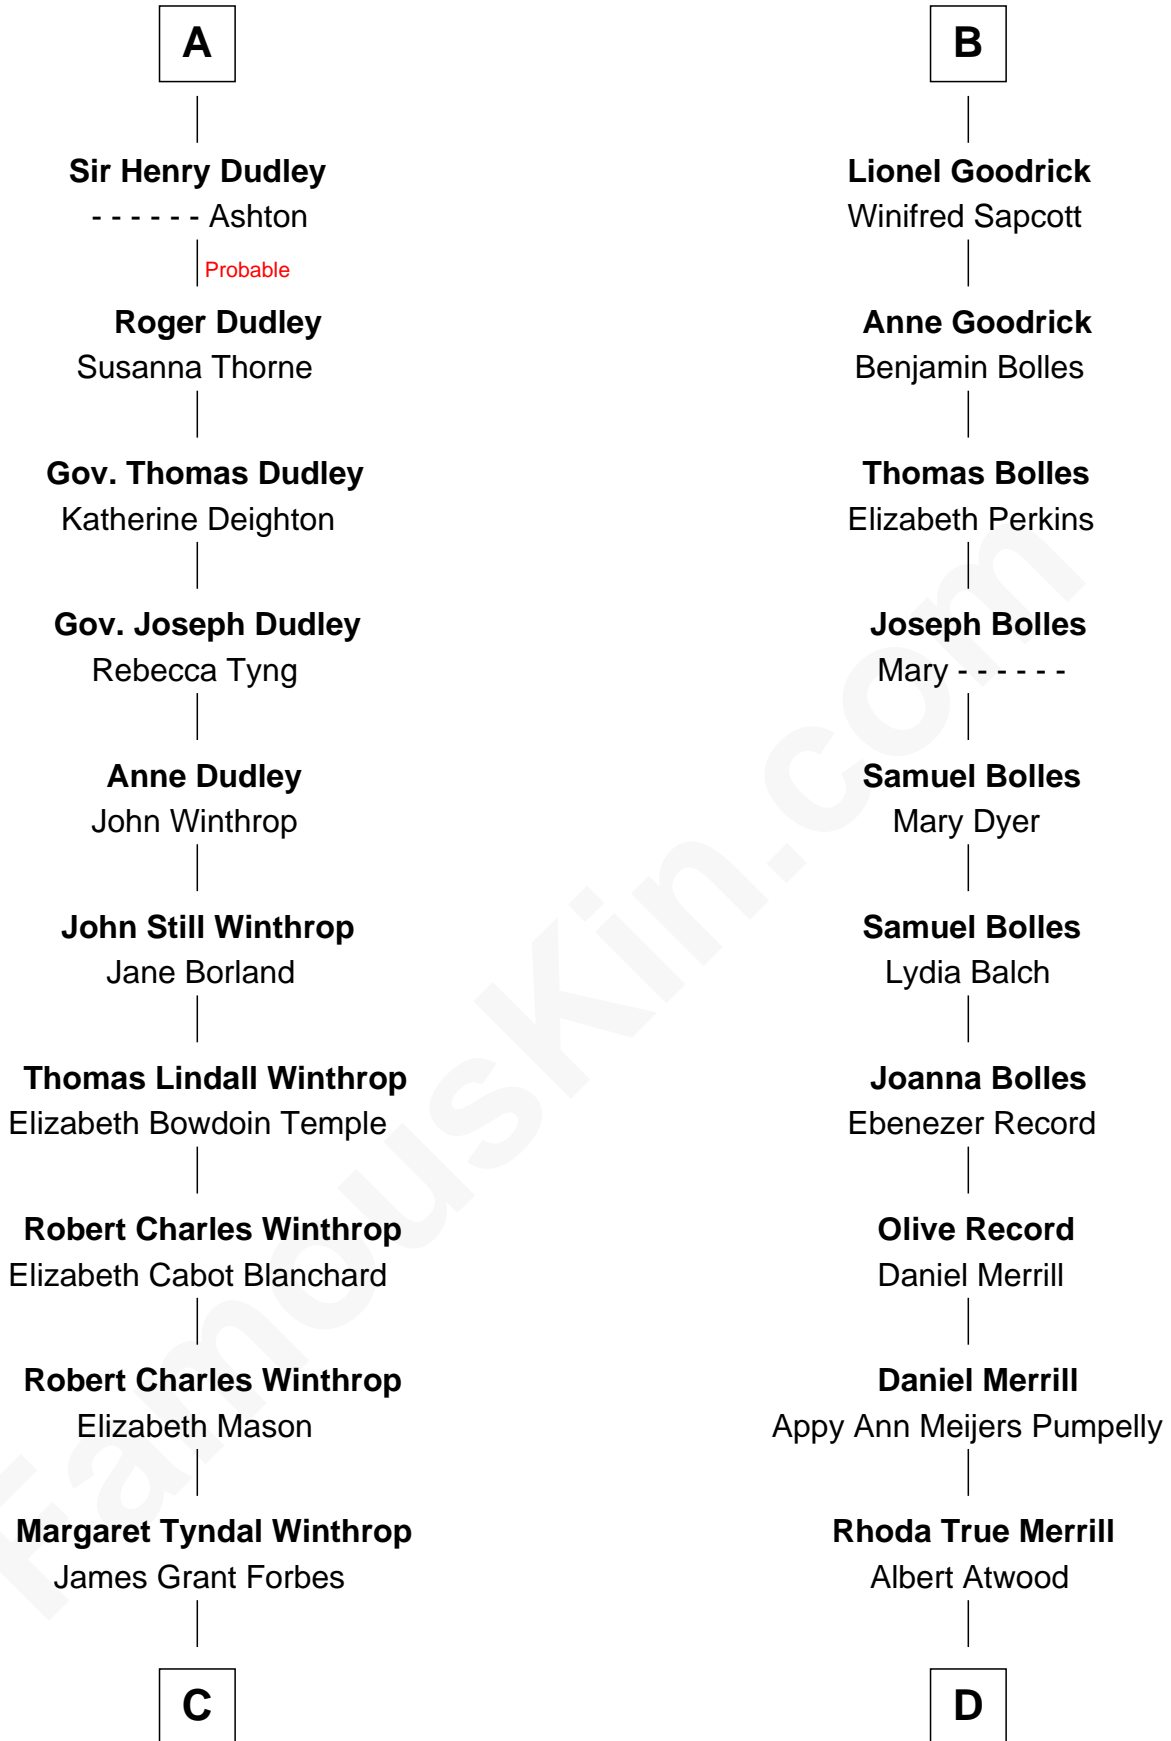

FamousKin.com Relationship Chart of

John Kerry

68th U.S. Secretary of State

18th cousin 3 times removed of

Dave Cowens

NBA Hall of Famer

Sir William de Ros
Margery de Badlesmere

Thomas de Ros
Beatrice de Stafford

Margaret de Ros
Sir Reynold Grey

Margaret Grey
Sir William Bonville

William Bonville
Elizabeth Harington

William Bonville
Katherine Neville

Cecily Bonville
Thomas Grey

Cecily Grey
Sir John Sutton

A

Maud de Roos
John de Welles

John de Welles
Eleanor de Mowbray

Eudo de Welles
Maud de Greystoke

Sir Lionel de Welles
Joan de Waterton

Margaret de Welles
Sir Thomas Dymoke

Sir Lionel Dymoke
Joanna Griffith

Anne Dymoke
John Goodrick

B

C

Rosemary Isabel Forbes

Richard John Kerry

John Kerry

68th U.S. Secretary of State

D

Thomas Albert Atwood

Priscilla Ann Kelly

Charles Albert Atwood