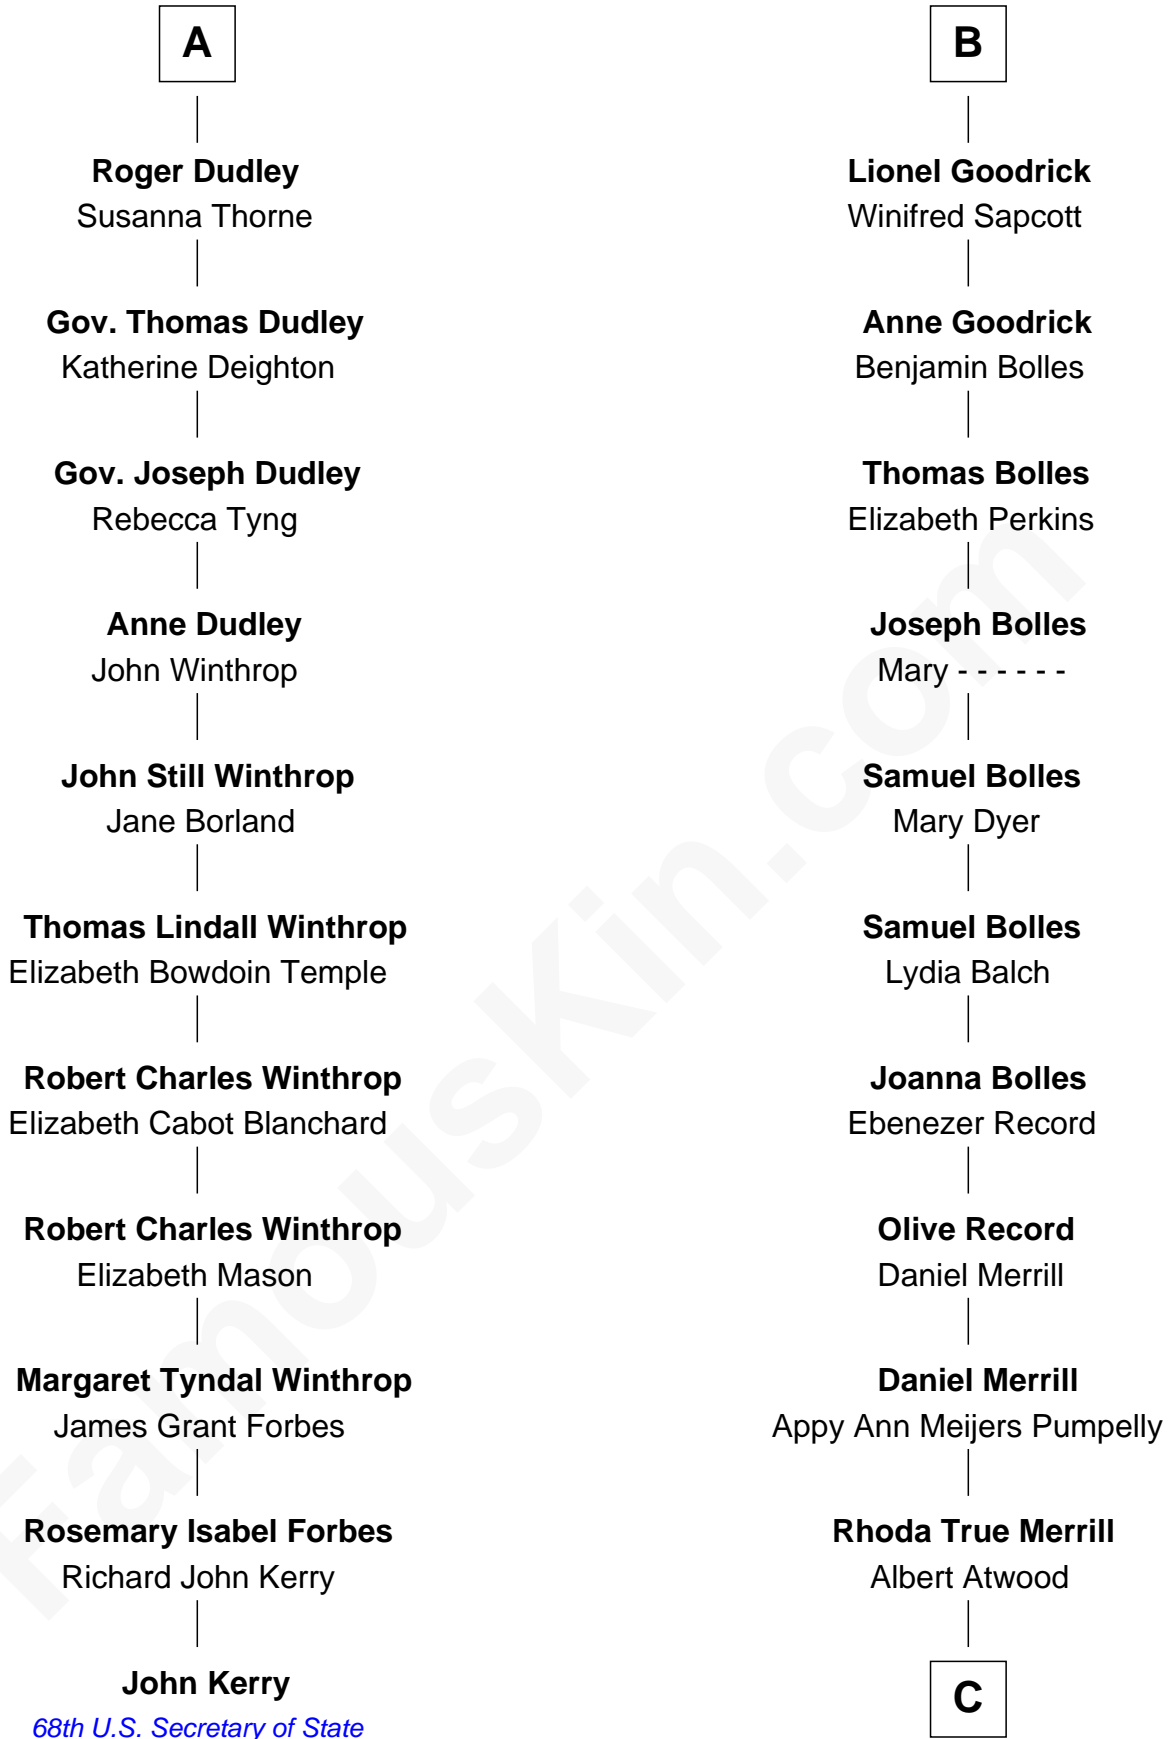

FamousKin.com

Relationship Chart of

John Kerry

68th U.S. Secretary of State

17th cousin 4 times removed of

Dave Cowens

NBA Hall of Famer

Sir Henry de Percy

Idoine de Clifford

C

Thomas Albert Atwood

Priscilla Ann Kelly

Charles Albert Atwood

Mina Sylvia Cundiff

Stanley True Atwood

Dorothy Ann Ulrich