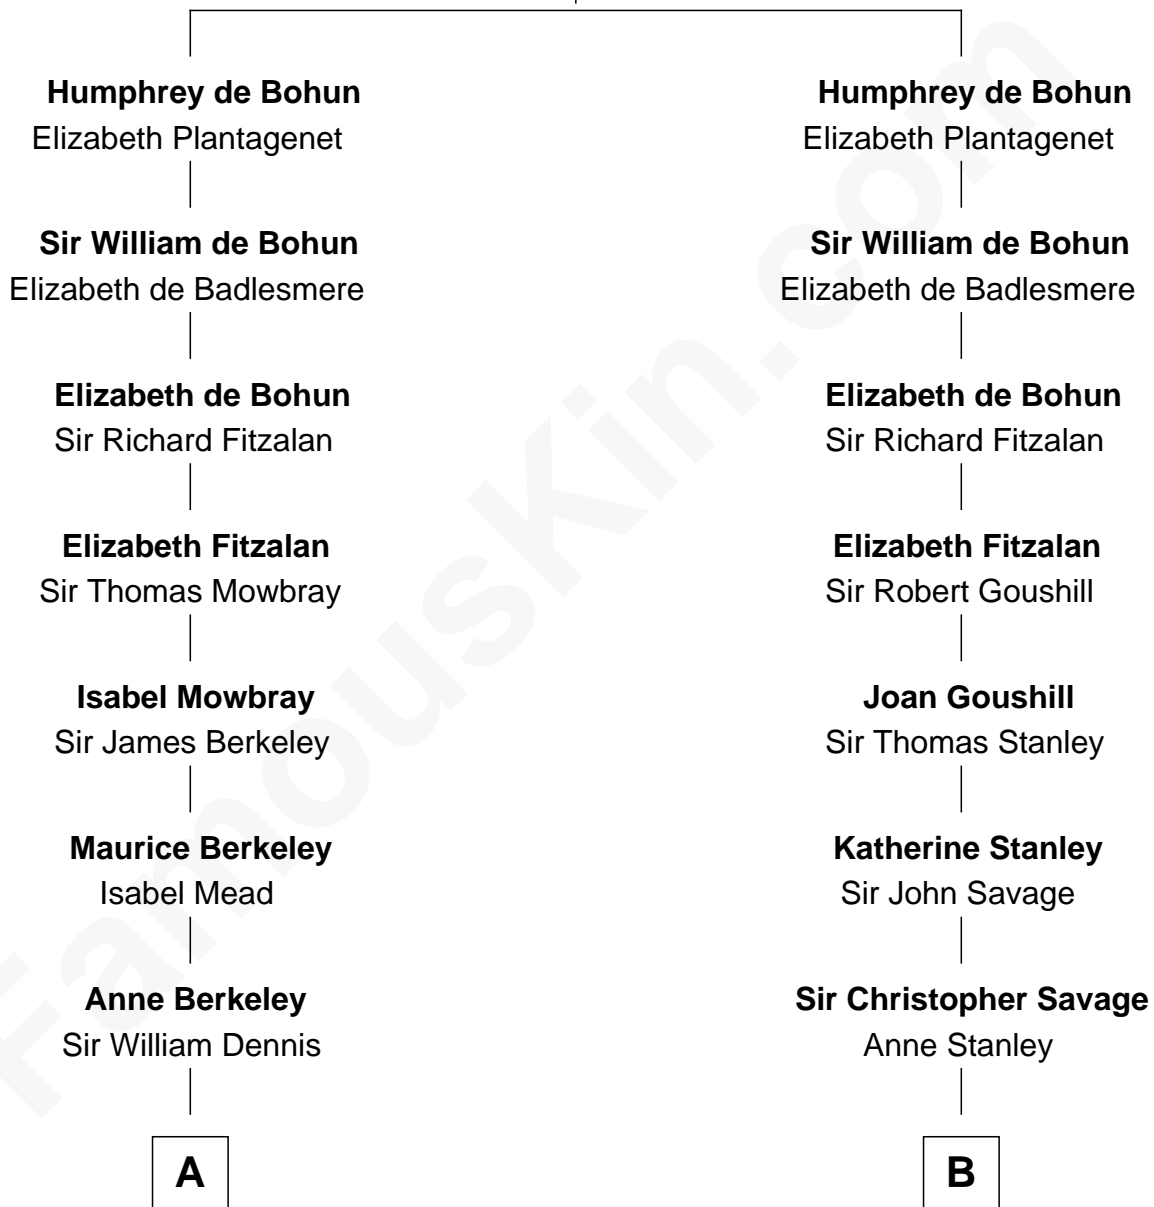

FamousKin.com Relationship Chart of

John Kerry

68th U.S. Secretary of State

20th cousin 1 time removed of

William H. Macy

TV and Movie Actor

Humphrey de Bohun

Maud de Fiennes

C

Robert Charles Winthrop

Elizabeth Mason

Margaret Tyndal Winthrop

James Grant Forbes

Rosemary Isabel Forbes

Richard John Kerry

John Kerry