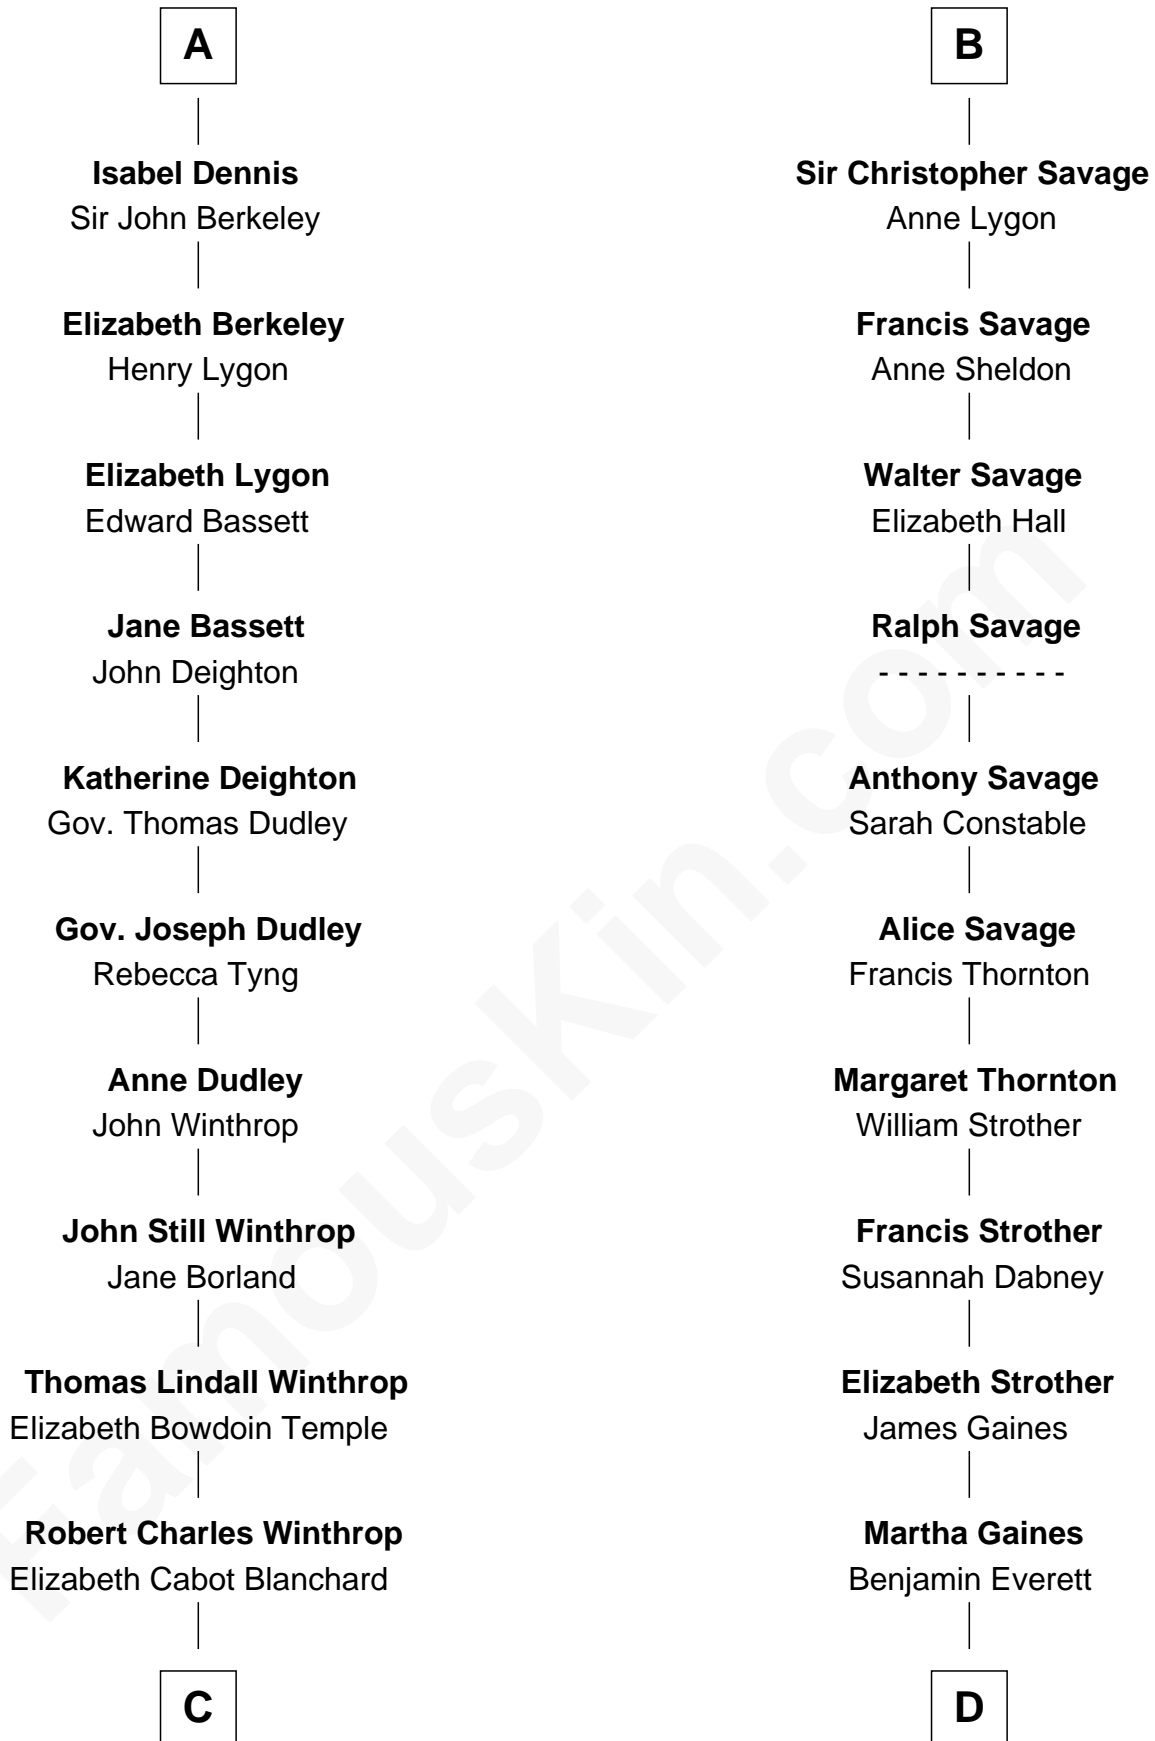

FamousKin.com Relationship Chart of

John Kerry

68th U.S. Secretary of State

20th cousin 1 time removed of

William H. Macy

TV and Movie Actor

Humphrey de Bohun

Maud de Fiennes

C

Robert Charles Winthrop

Elizabeth Mason

Margaret Tyndal Winthrop

James Grant Forbes

Rosemary Isabel Forbes

Richard John Kerry

John Kerry

68th U.S. Secretary of State

D

Dr. George Gaines Everitt

Mary A. Mayers

Horace Benjamin Everitt

Martha Leticia Roberts

Mary Lois Everitt

Clement Overstreet