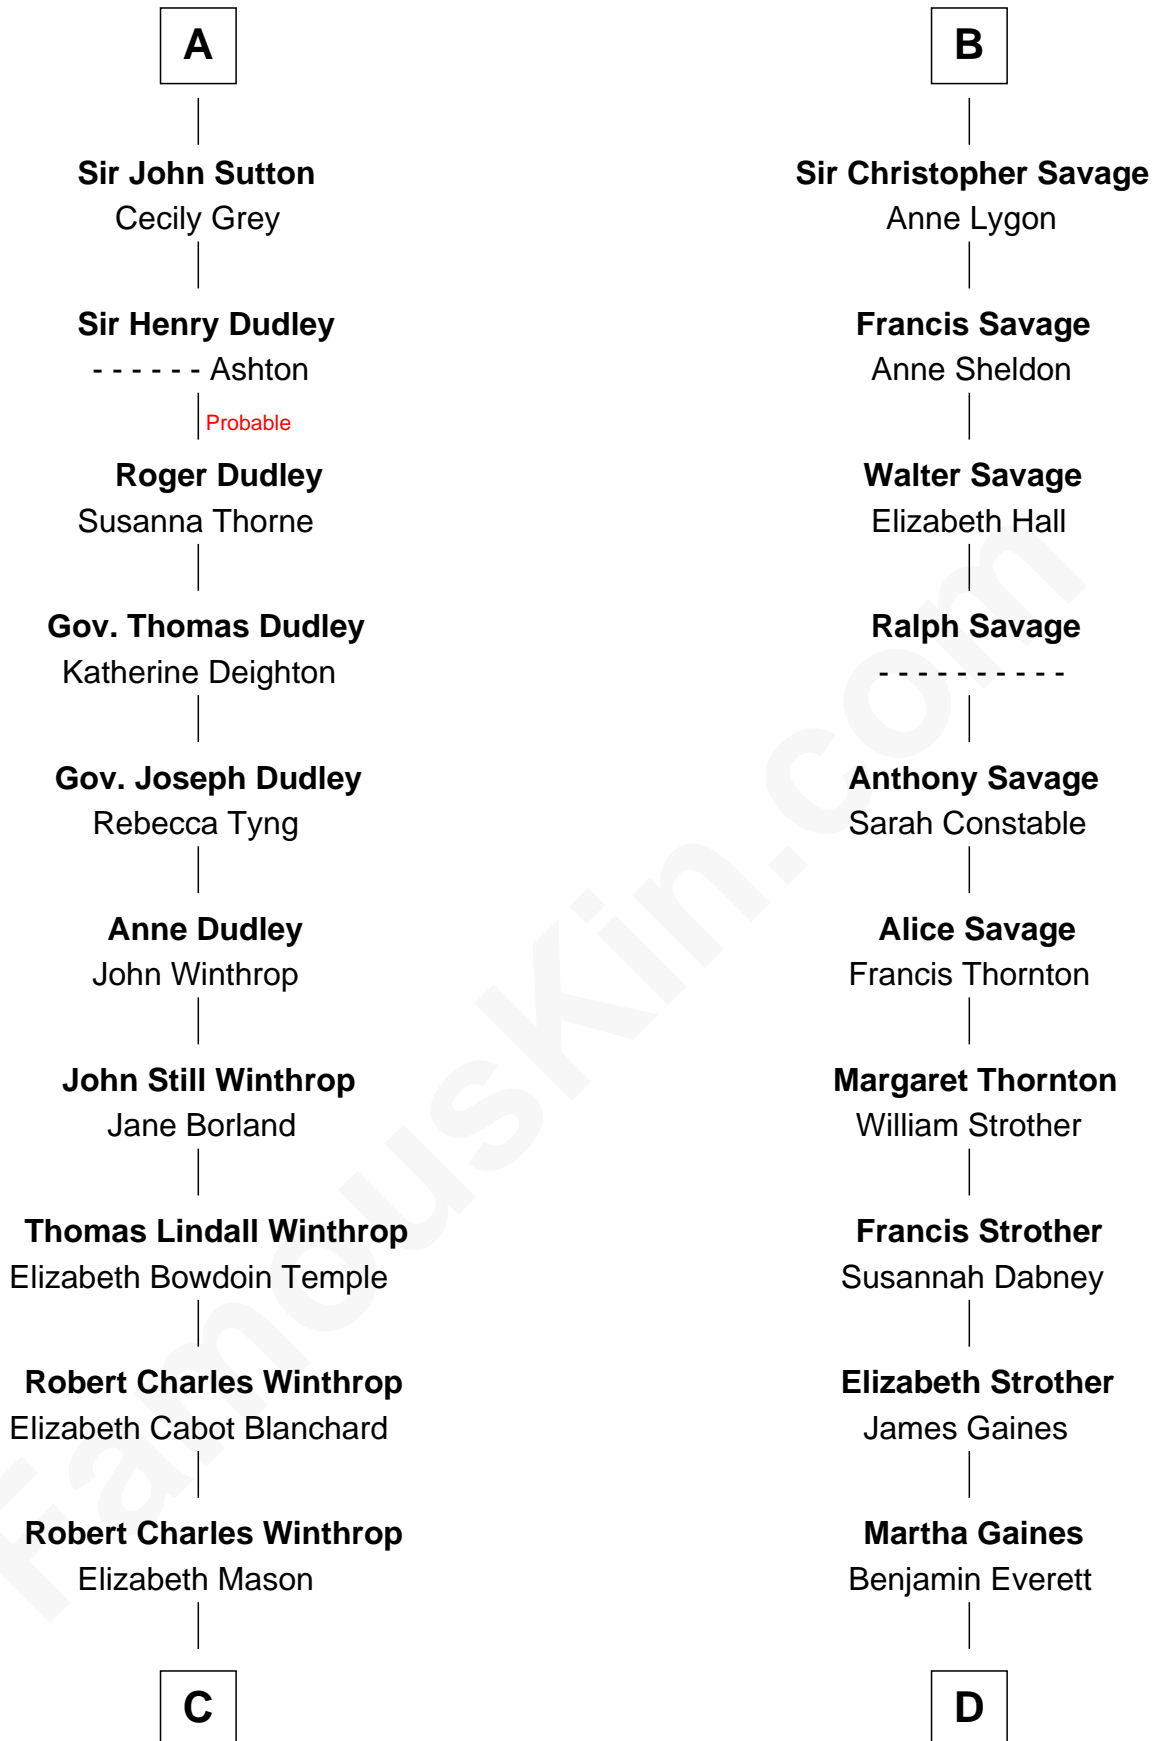

FamousKin.com Relationship Chart of

John Kerry

68th U.S. Secretary of State

19th cousin 2 times removed of

William H. Macy

TV and Movie Actor

Edmund Plantagenet

Blanche of Artois

C

Margaret Tyndal Winthrop

James Grant Forbes

Rosemary Isabel Forbes

Richard John Kerry

John Kerry

68th U.S. Secretary of State

D

Dr. George Gaines Everitt

Mary A. Mayers

Horace Benjamin Everitt

Martha Leticia Roberts

Mary Lois Everitt

Clement Overstreet

Lois Elizabeth Overstreet

William Hall Macy