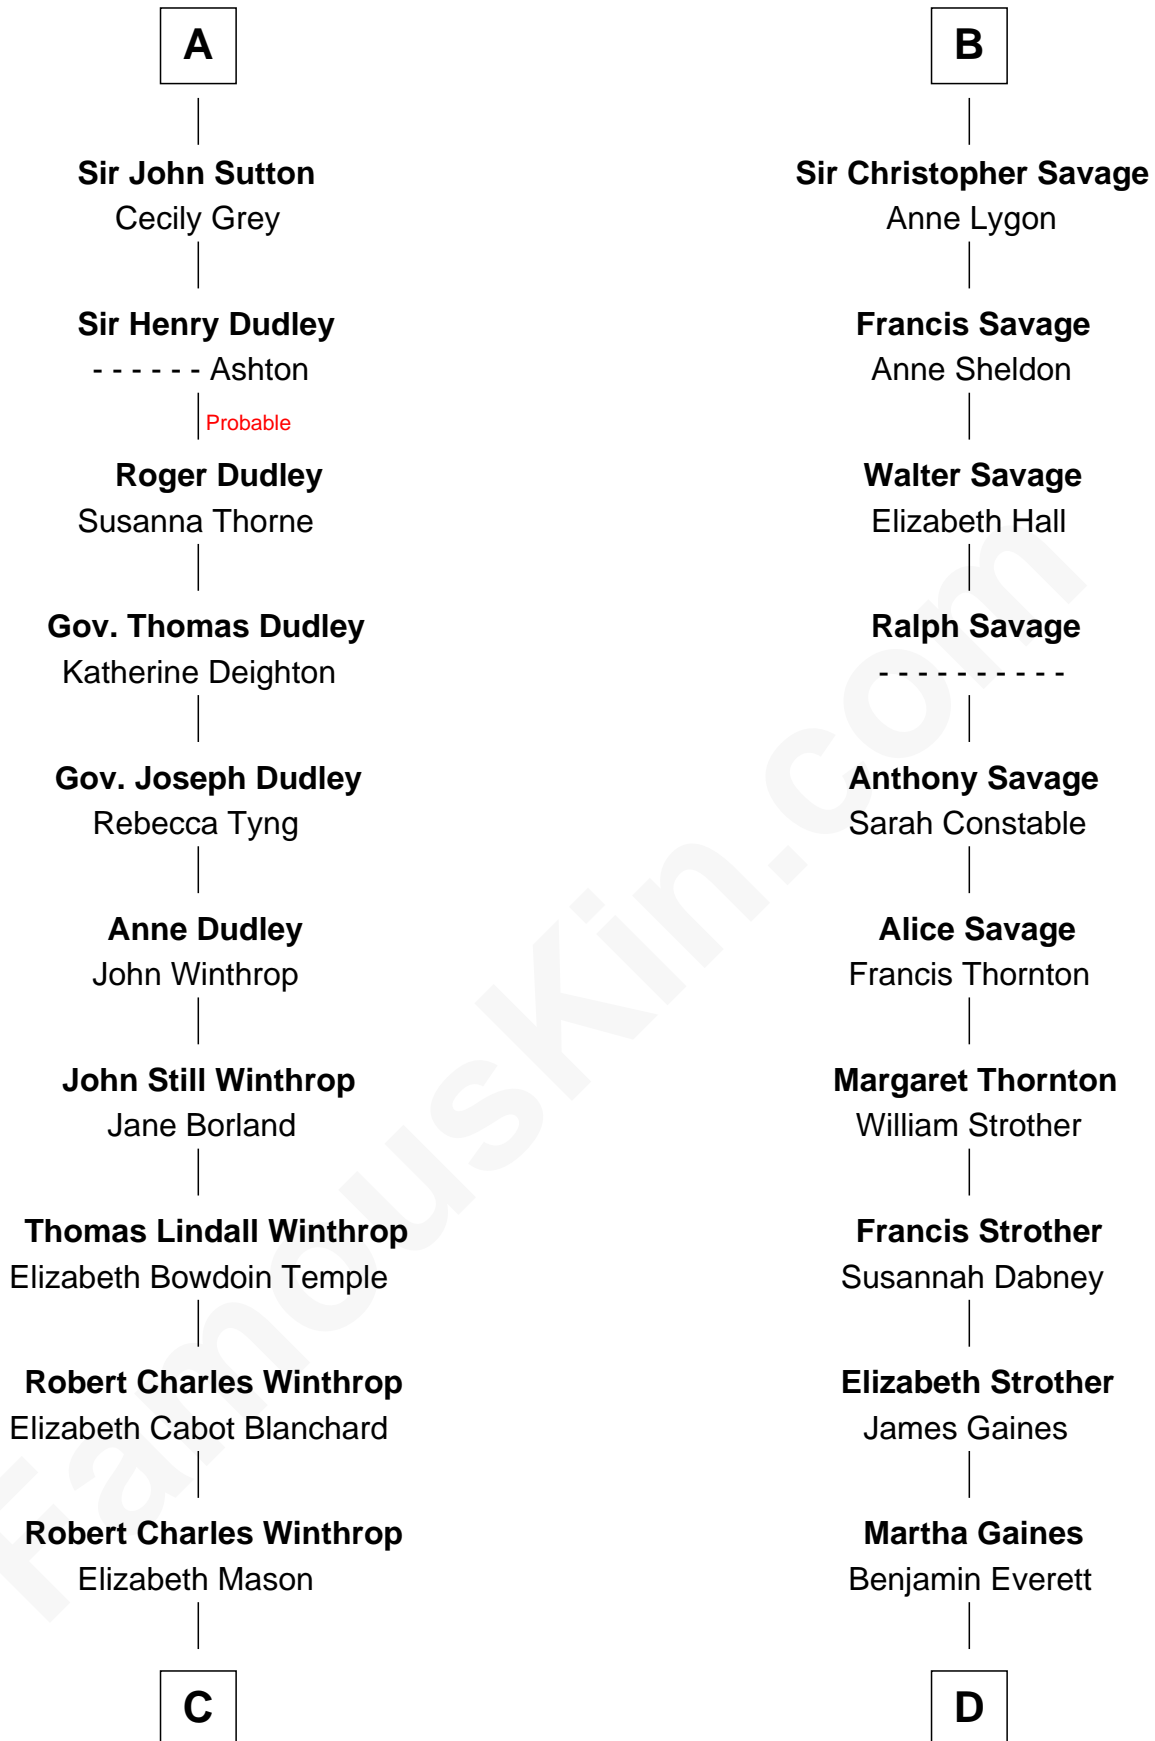

FamousKin.com Relationship Chart of

John Kerry

68th U.S. Secretary of State

19th cousin 2 times removed of

William H. Macy

TV and Movie Actor

Sir Patrick de Chaworth

Isabella de Beauchamp

C

Margaret Tyndal Winthrop

James Grant Forbes

Rosemary Isabel Forbes

Richard John Kerry

John Kerry

68th U.S. Secretary of State

D

Dr. George Gaines Everitt

Mary A. Mayers

Horace Benjamin Everitt

Martha Leticia Roberts

Mary Lois Everitt

Clement Overstreet

Lois Elizabeth Overstreet

William Hall Macy