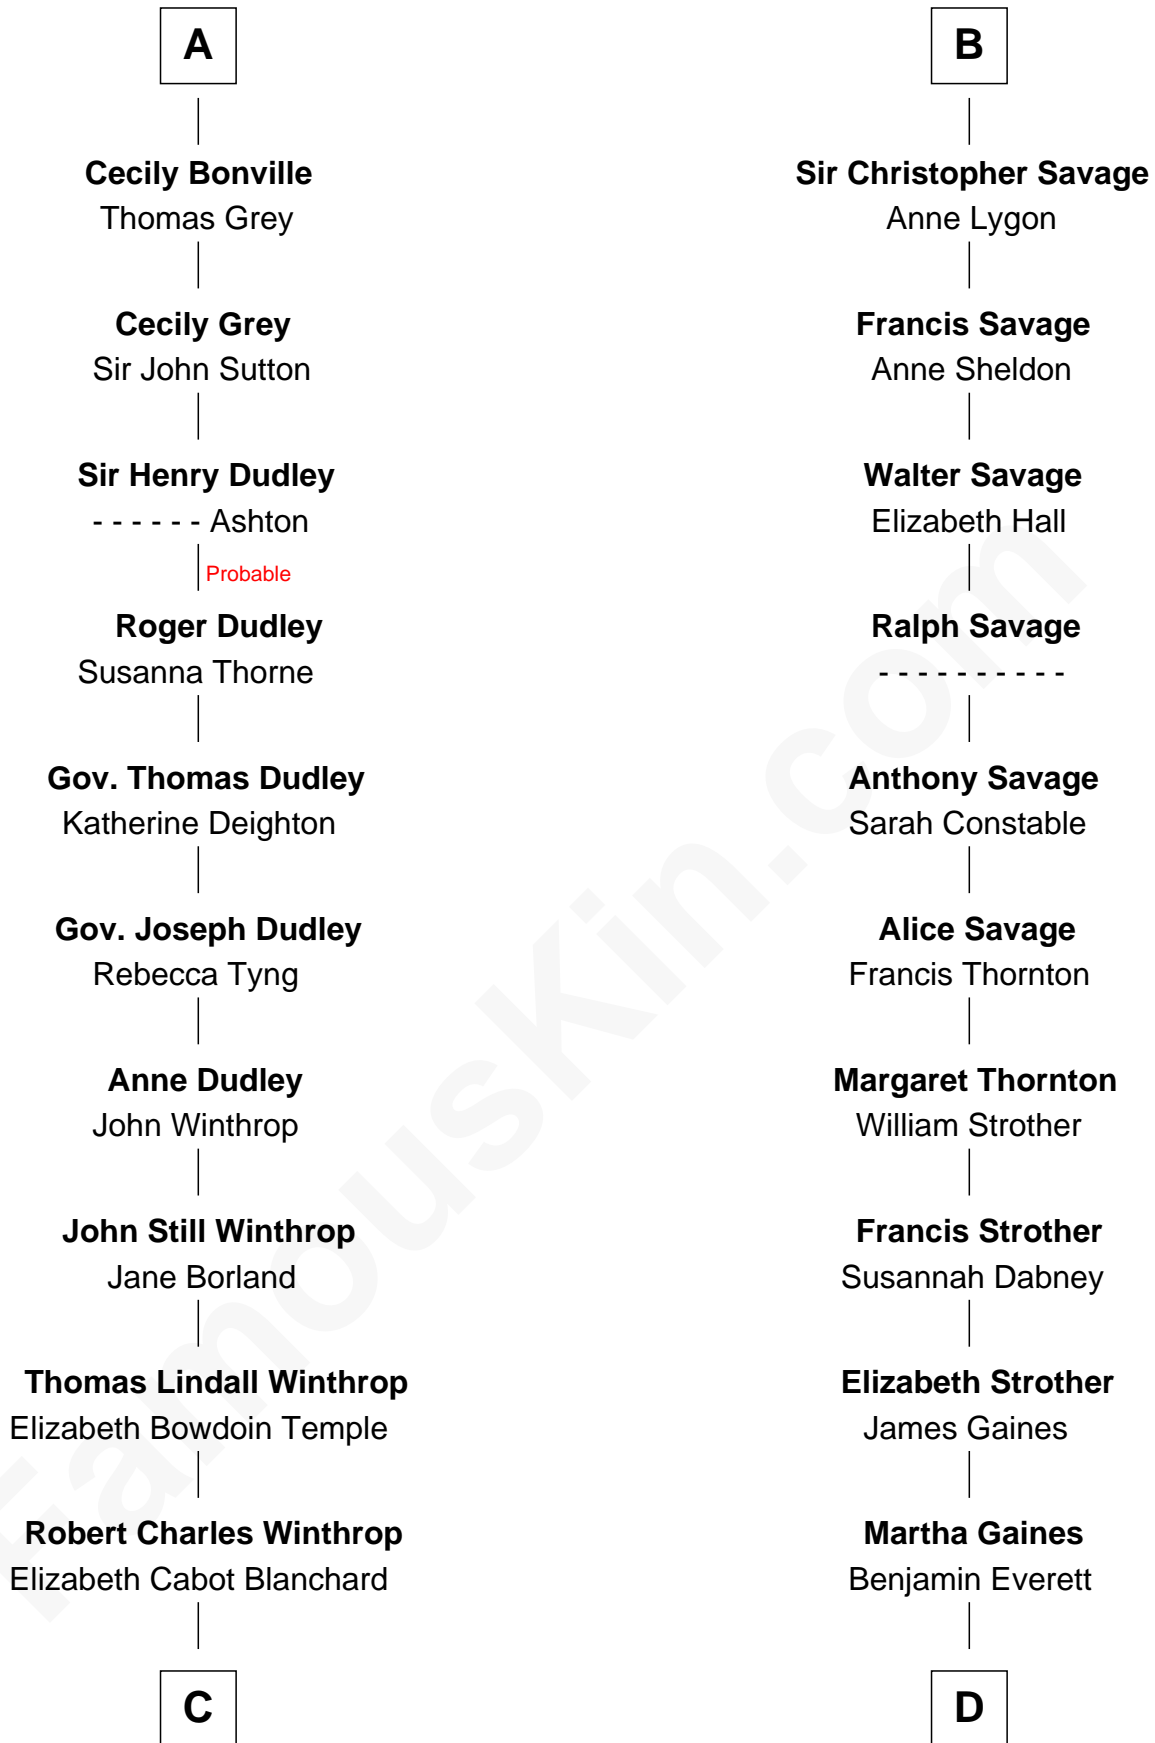

FamousKin.com Relationship Chart of

John Kerry

68th U.S. Secretary of State

20th cousin 1 time removed of

William H. Macy

TV and Movie Actor

Gunselm de Badlesmere

Bartholomew de Badlesmere

Sir William Bonville

William Bonville

Elizabeth Harington

William Bonville

Katherine Neville

A

Bartholomew de Badlesmere

Margaret de Clare

Elizabeth de Badlesmere

Sir William de Bohun

Elizabeth de Bohun

Sir Richard Fitzalan

Elizabeth Fitzalan

Sir Robert Goushill

Joan Goushill

Sir Thomas Stanley

Katherine Stanley

Sir John Savage

Sir Christopher Savage

Anne Stanley

B

C

Robert Charles Winthrop

Elizabeth Mason