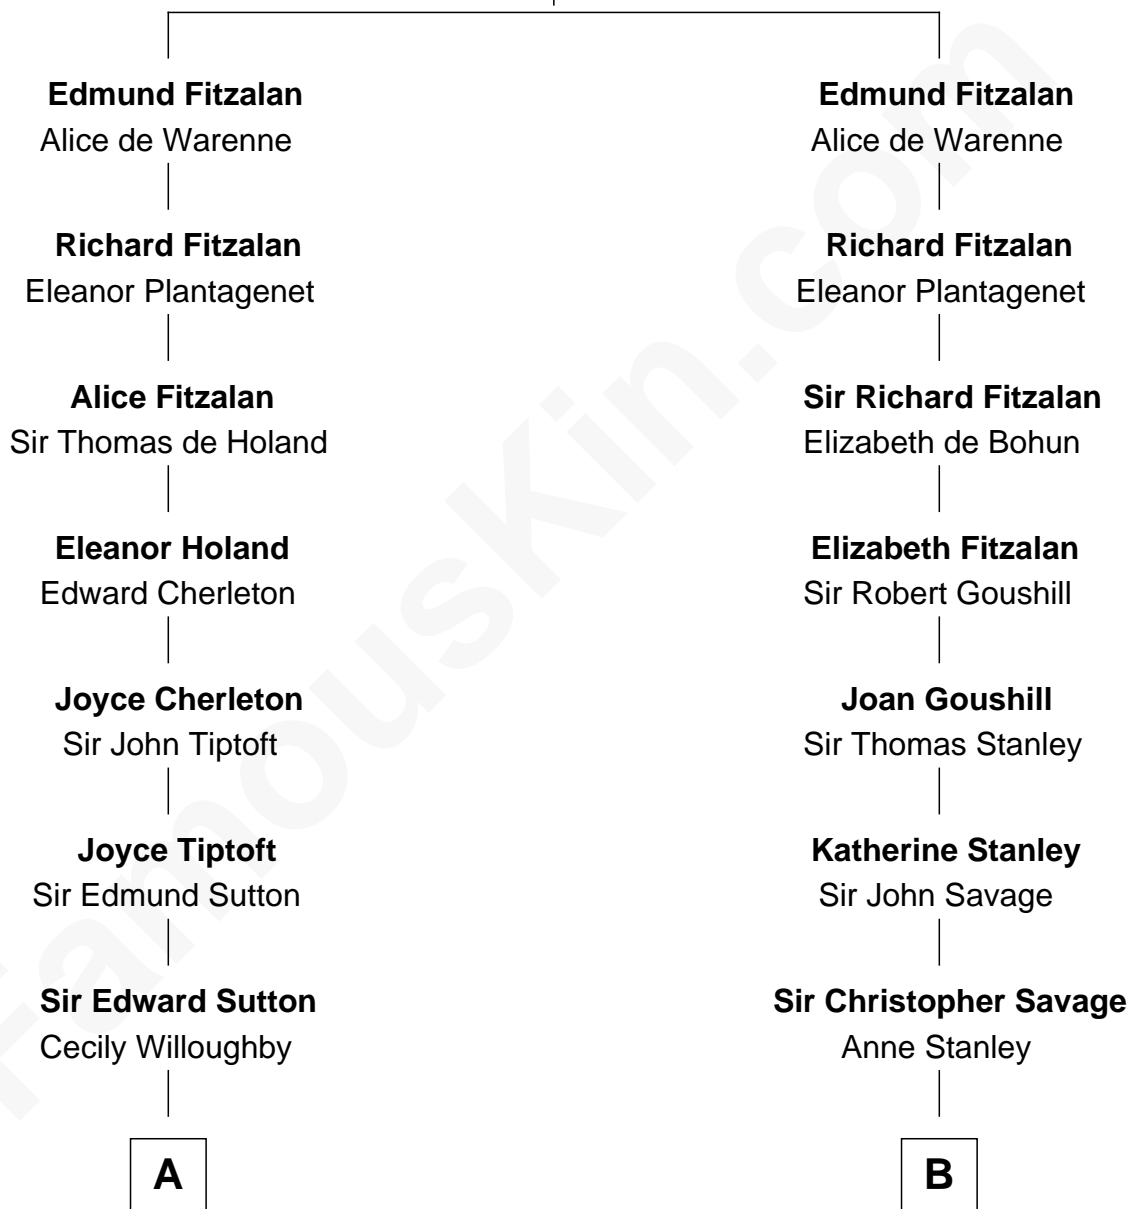

FamousKin.com Relationship Chart of

John Kerry

68th U.S. Secretary of State

19th cousin 2 times removed of

William H. Macy

TV and Movie Actor

Richard Fitzalan

Alice de Saluzzo

C

Margaret Tyndal Winthrop

James Grant Forbes

Rosemary Isabel Forbes

Richard John Kerry

John Kerry

68th U.S. Secretary of State

D