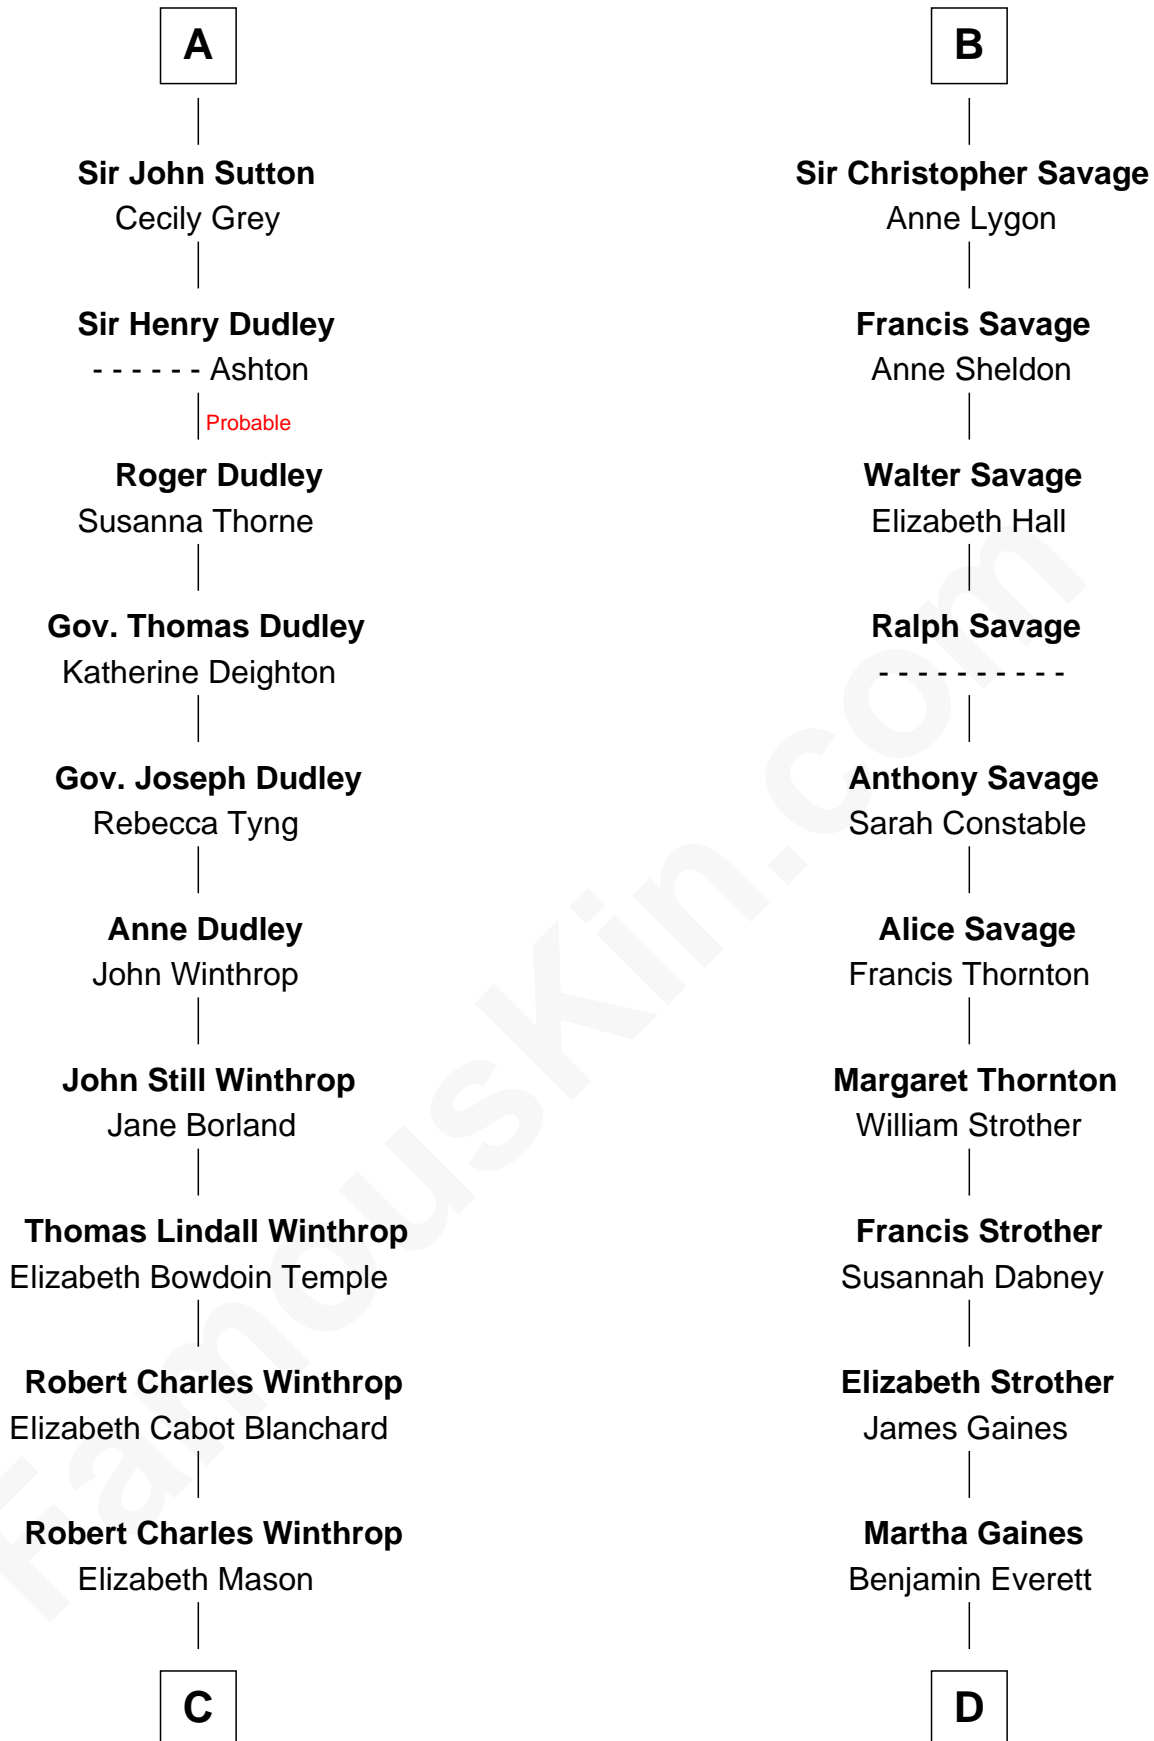

FamousKin.com Relationship Chart of

John Kerry

68th U.S. Secretary of State

19th cousin 2 times removed of

William H. Macy

TV and Movie Actor

Richard Fitzalan

Alice de Saluzzo

C

Margaret Tyndal Winthrop

James Grant Forbes

Rosemary Isabel Forbes

Richard John Kerry

John Kerry

68th U.S. Secretary of State

D

Dr. George Gaines Everitt

Mary A. Mayers

Horace Benjamin Everitt

Martha Leticia Roberts

Mary Lois Everitt

Clement Overstreet

Lois Elizabeth Overstreet

William Hall Macy