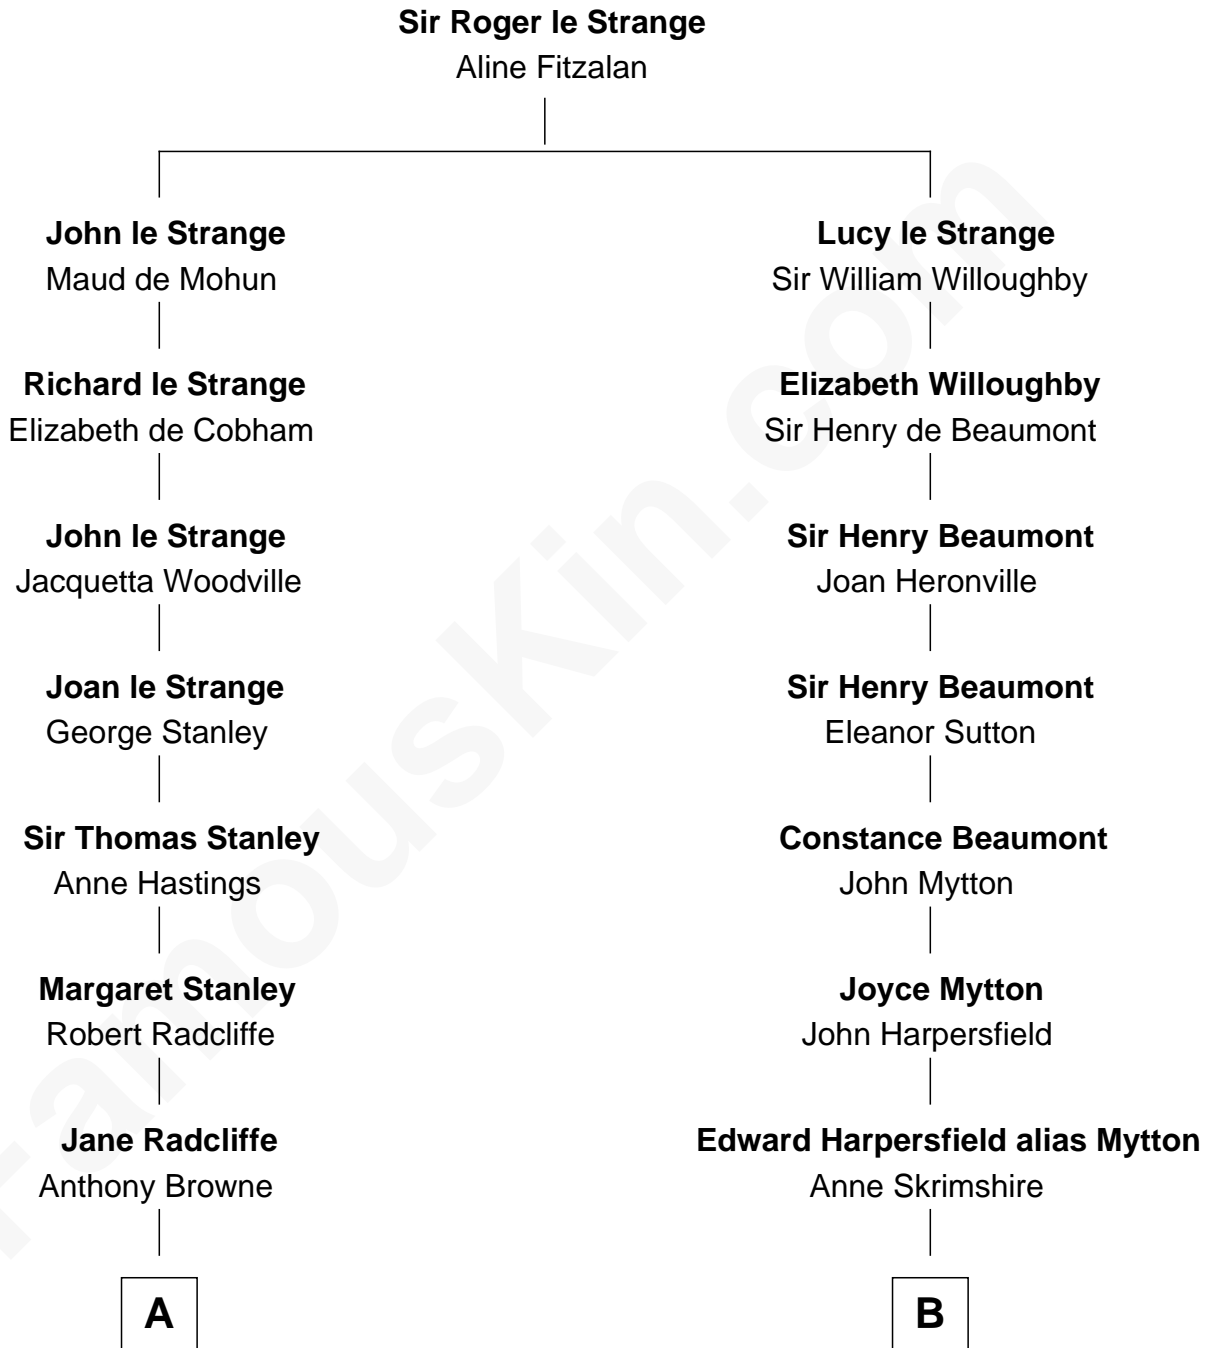

# FamousKin.com Relationship Chart of

**John Kerry**

*68th U.S. Secretary of State*

19th cousin 1 time removed of

**Gerald Ford**

*38th U.S. President*

**C**

**Margaret Tyndal Winthrop**

James Grant Forbes

**Rosemary Isabel Forbes**

Richard John Kerry

**John Kerry**

*68th U.S. Secretary of State*

**D**

**Amy Gridley Butler**

George Manney Ayer

**Adele Augusta Ayer**

Levi Addison Gardner

**Dorothy Ayer Gardner**

Leslie Lynch King

**Gerald Ford**

*38th U.S. President*

FamousKin.com