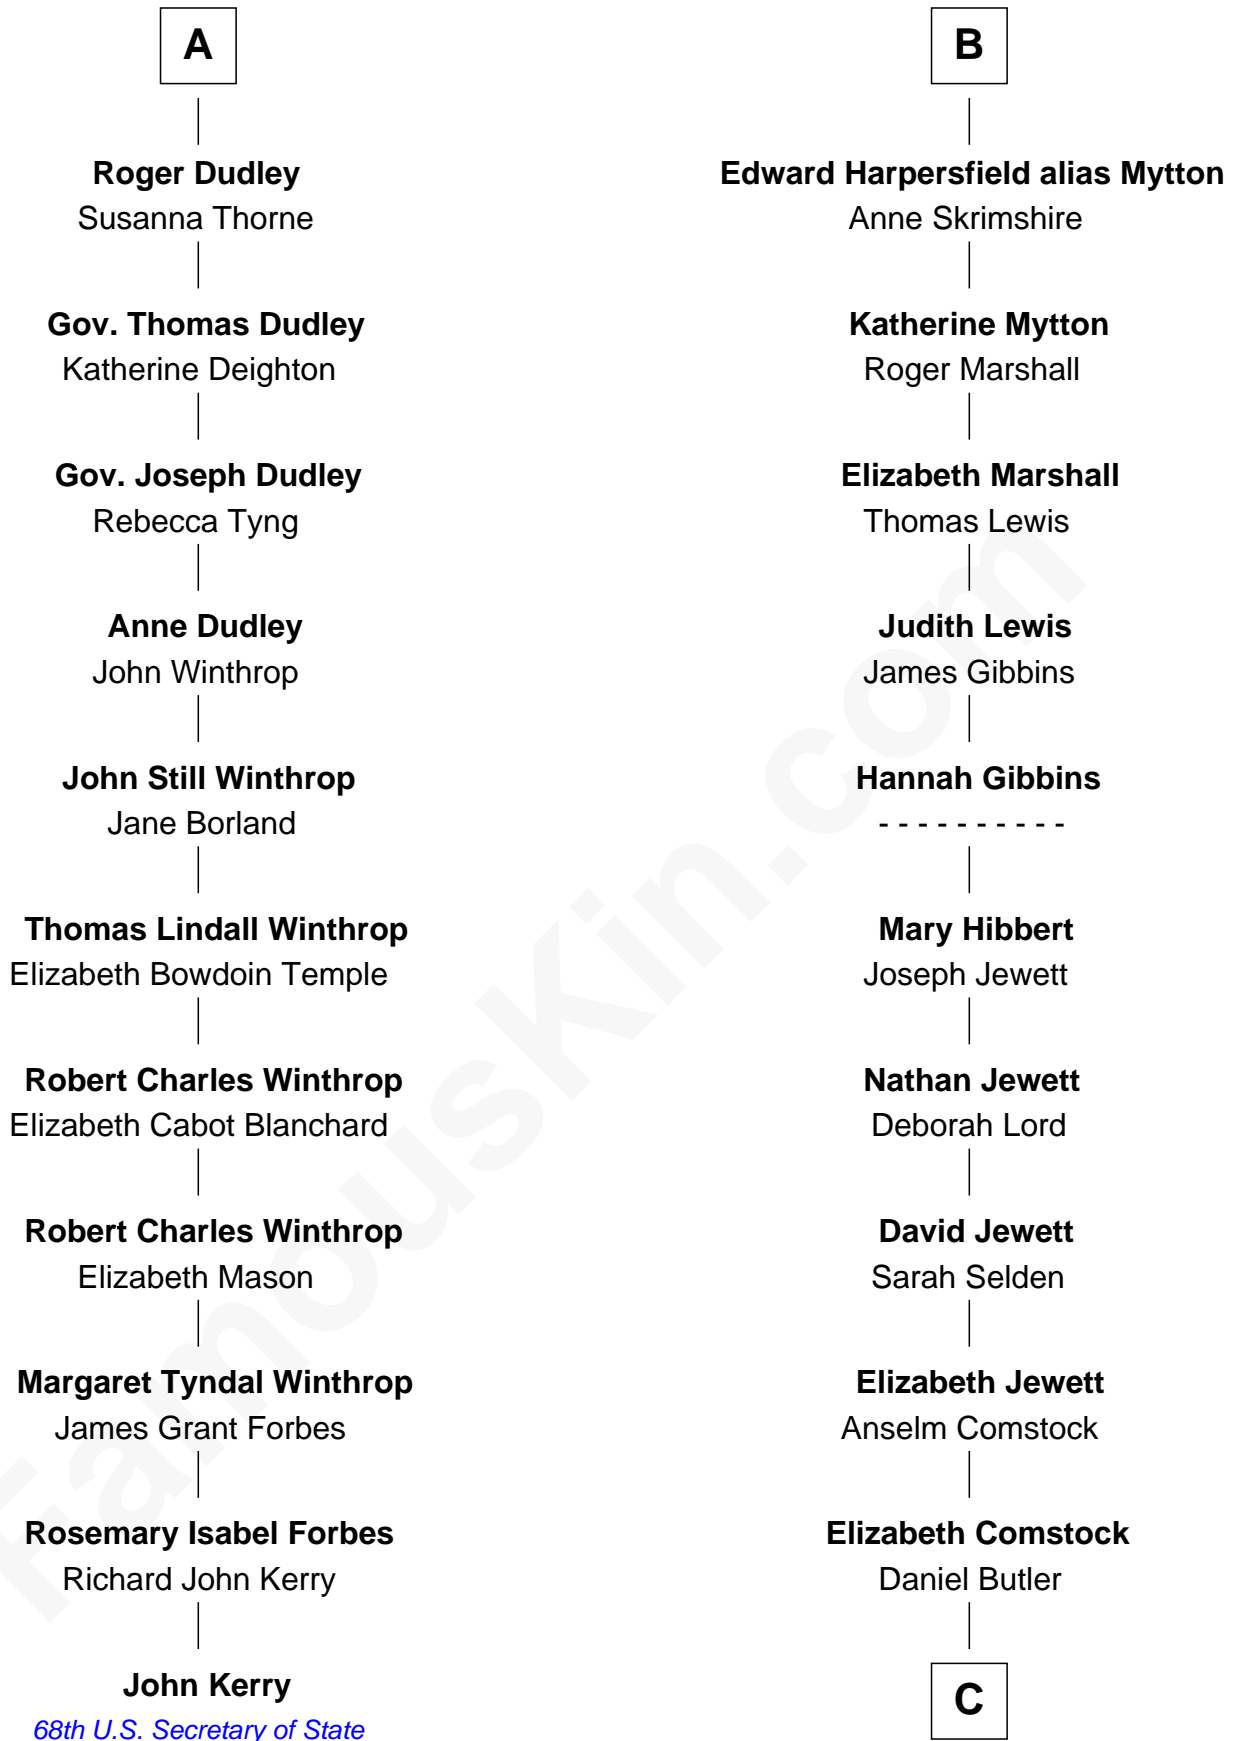

# FamousKin.com Relationship Chart of

**John Kerry**

*68th U.S. Secretary of State*

17th cousin 4 times removed of

**Gerald Ford**

*38th U.S. President*

**C**

**George Selden Butler**

Elizabeth Ely Gridley

**Amy Gridley Butler**

George Manney Ayer

**Adele Augusta Ayer**

Levi Addison Gardner

**Dorothy Ayer Gardner**

Leslie Lynch King

**Gerald Ford**