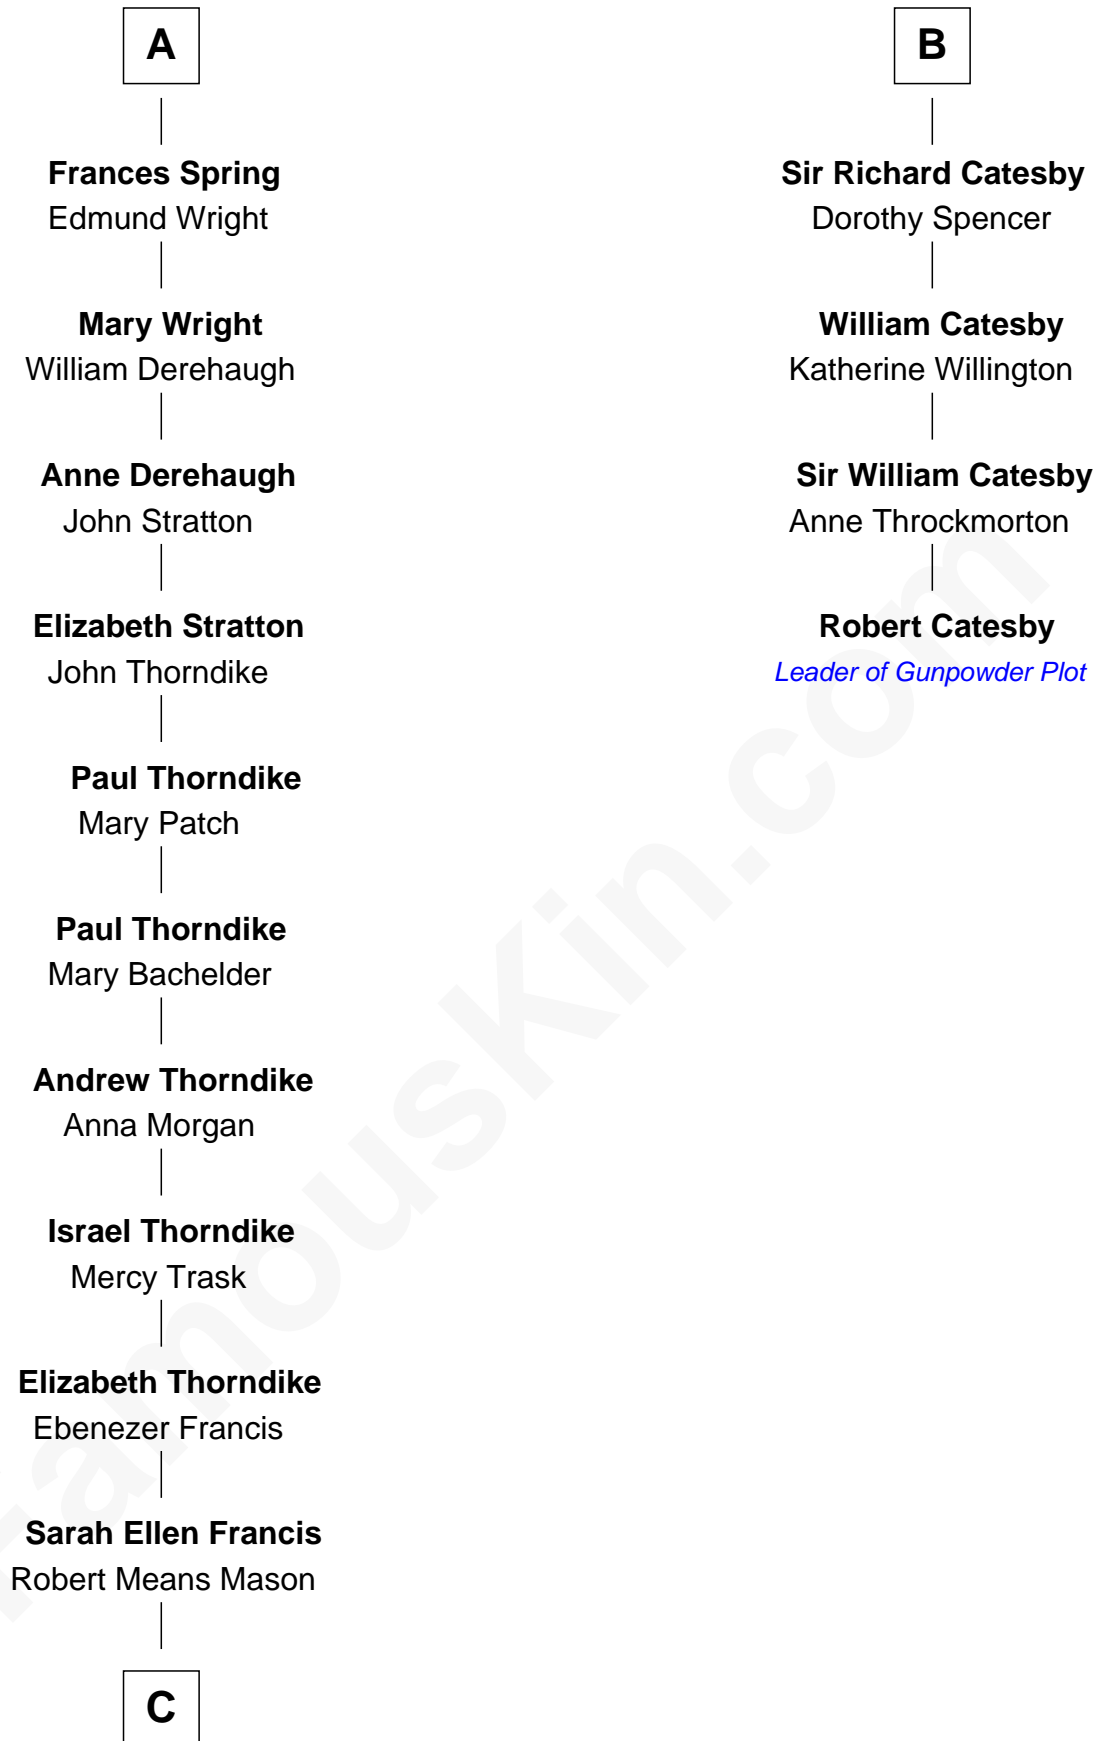

FamousKin.com Relationship Chart of

John Kerry

68th U.S. Secretary of State

10th cousin 10 times removed of

Robert Catesby

Leader of Gunpowder Plot

Sir William la Zouche

Maud Lovel

Milicent la Zouche

Sir William Deincourt

Margaret Deincourt

Sir Robert de Tibetot

Elizabeth de Tibetot

Sir Philip le Despencer

Margery Despencer

Sir Roger Wentworth

Elizabeth St. John

Margaret Zouche

William Catesby

George Catesby

Elizabeth Empson

B

C

Elizabeth Mason
Robert Charles Winthrop

Margaret Tyndal Winthrop
James Grant Forbes

Rosemary Isabel Forbes
Richard John Kerry

John Kerry
68th U.S. Secretary of State

FamousKin.com