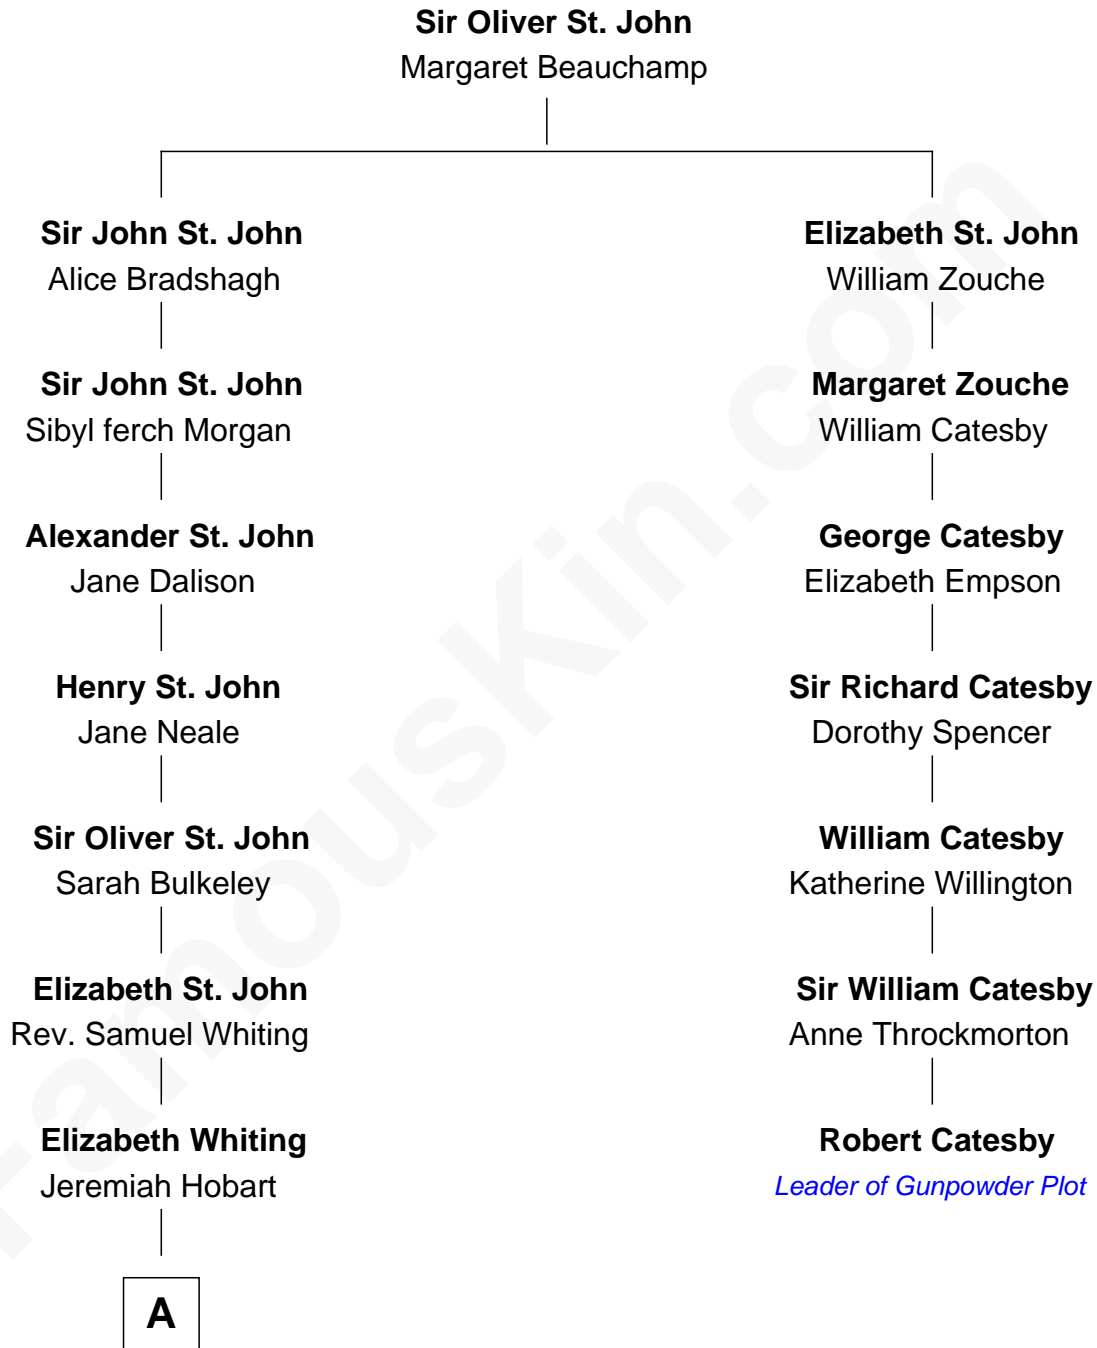

FamousKin.com

Relationship Chart of

John Kerry

68th U.S. Secretary of State

6th cousin 9 times removed of

Robert Catesby

Leader of Gunpowder Plot

A

—
Dorothy Hobart

Daniel Mason

—
Jeremiah Mason

Mary Clark

—
Jeremiah Mason

Elizabeth Fitch

—
Jeremiah Mason

Mary Means

—
Robert Means Mason

Sarah Ellen Francis

—
Elizabeth Mason

Robert Charles Winthrop

—
Margaret Tyndal Winthrop

James Grant Forbes

—
Rosemary Isabel Forbes

Richard John Kerry