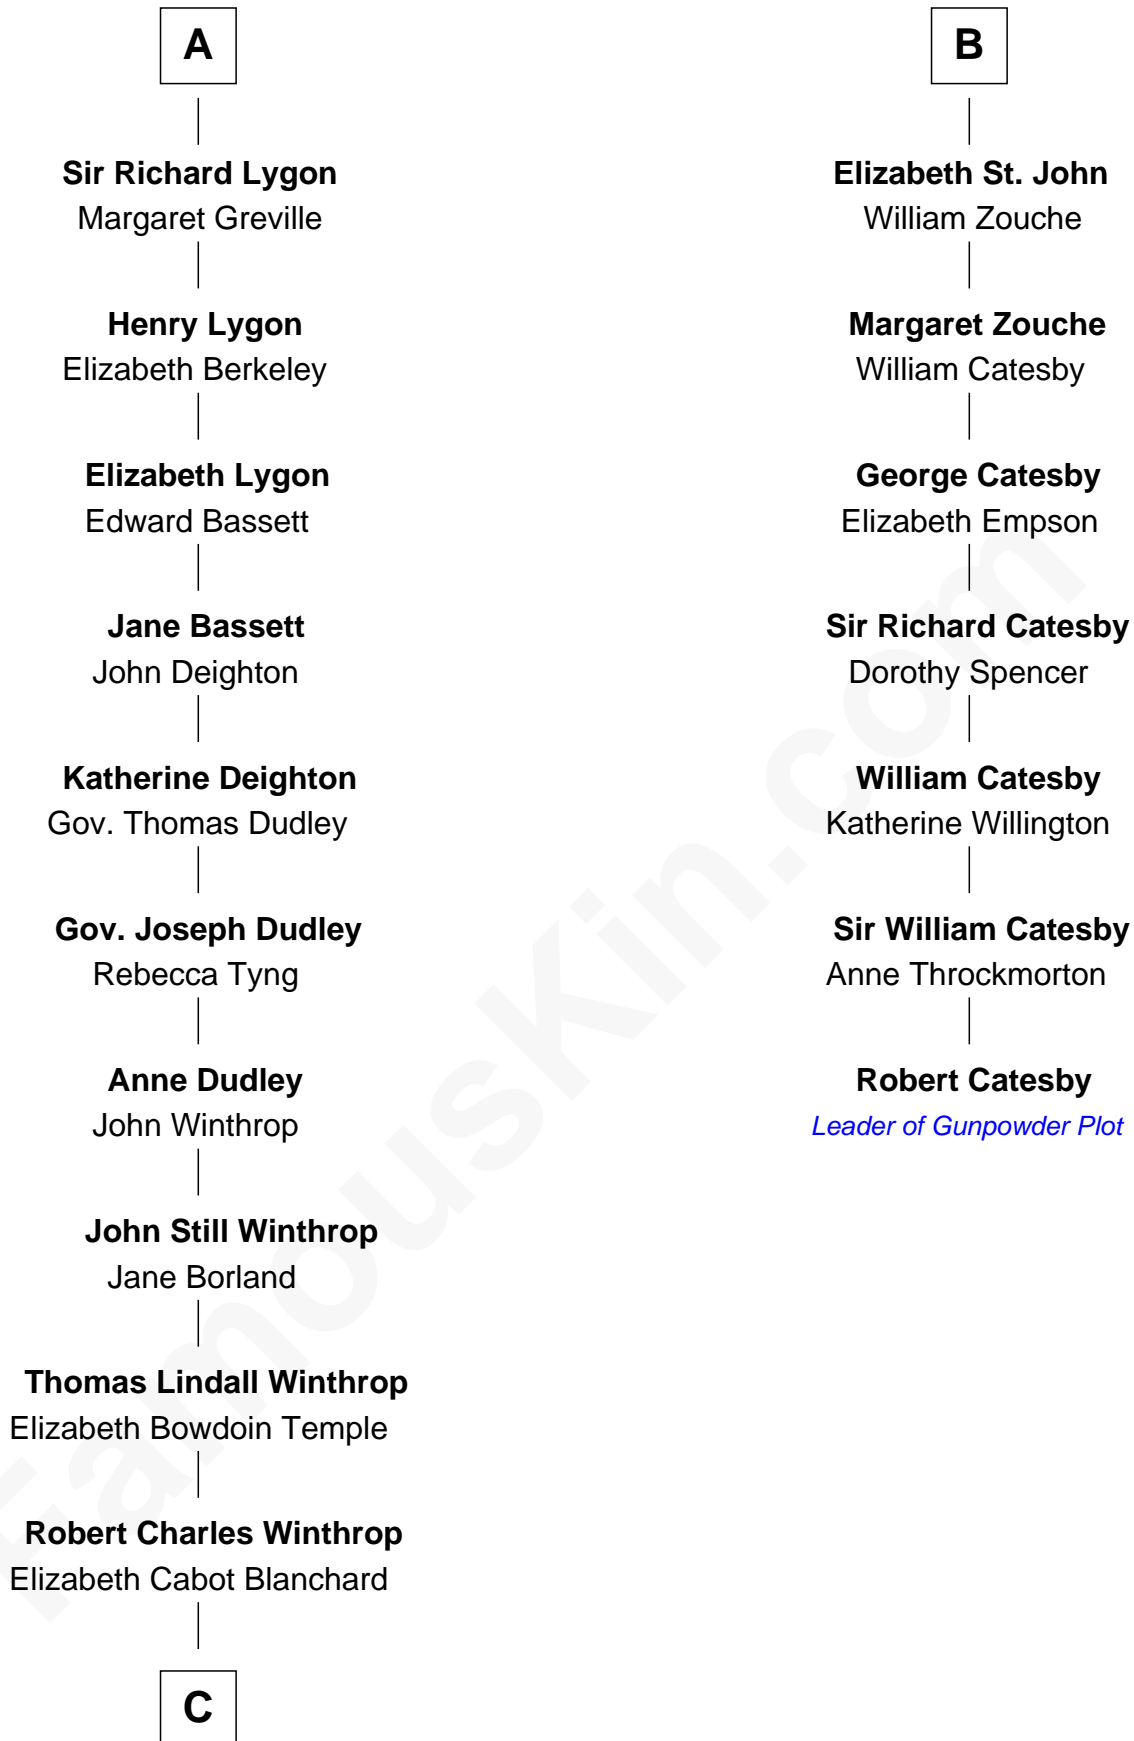

FamousKin.com Relationship Chart of

John Kerry

68th U.S. Secretary of State

13th cousin 7 times removed of

Robert Catesby

Leader of Gunpowder Plot

C

Robert Charles Winthrop

Elizabeth Mason

Margaret Tyndal Winthrop

James Grant Forbes

Rosemary Isabel Forbes

Richard John Kerry

John Kerry

68th U.S. Secretary of State

FamousKin.com