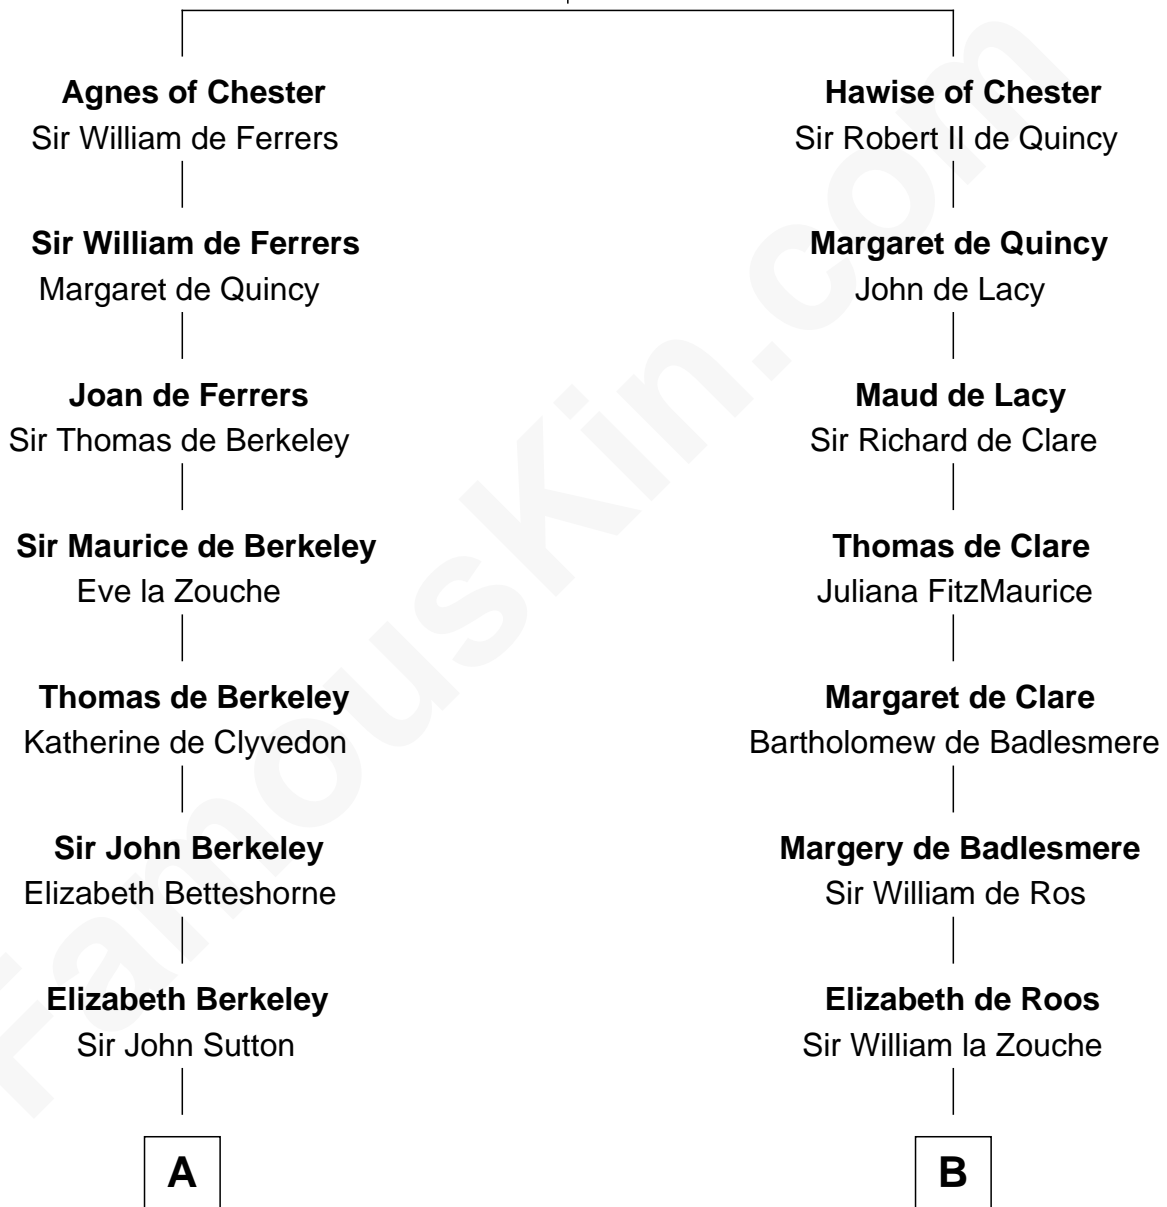

FamousKin.com

Relationship Chart of

John Kerry

68th U.S. Secretary of State

15th cousin 6 times removed of

Robert Catesby

Leader of Gunpowder Plot

Hugh de Kevelioc
Bertrade de Montfort

C

Robert Charles Winthrop
Elizabeth Cabot Blanchard

Robert Charles Winthrop
Elizabeth Mason

Margaret Tyndal Winthrop
James Grant Forbes

Rosemary Isabel Forbes
Richard John Kerry

John Kerry
68th U.S. Secretary of State