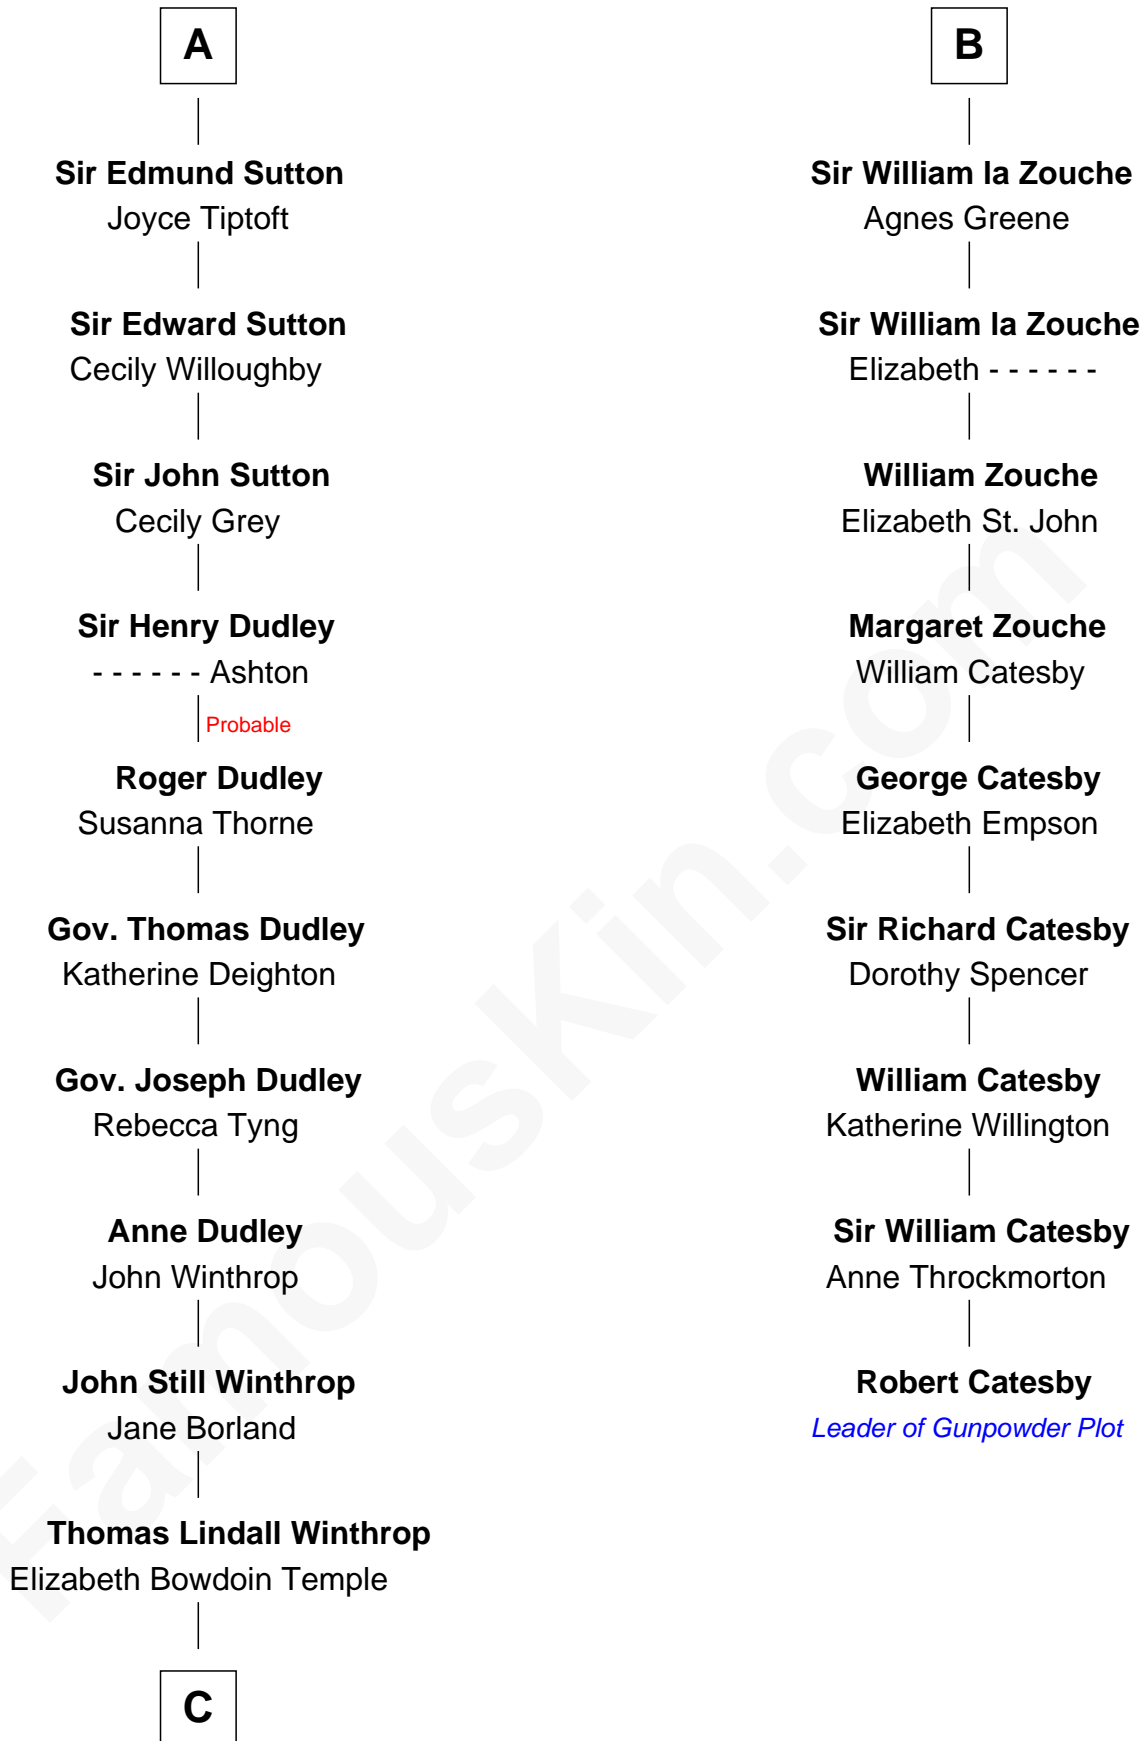

FamousKin.com

Relationship Chart of

John Kerry

68th U.S. Secretary of State

15th cousin 6 times removed of

Robert Catesby

Leader of Gunpowder Plot

Hugh de Kevelioc
Bertrade de Montfort

C

Robert Charles Winthrop
Elizabeth Cabot Blanchard

Robert Charles Winthrop
Elizabeth Mason

Margaret Tyndal Winthrop
James Grant Forbes

Rosemary Isabel Forbes
Richard John Kerry

John Kerry
68th U.S. Secretary of State