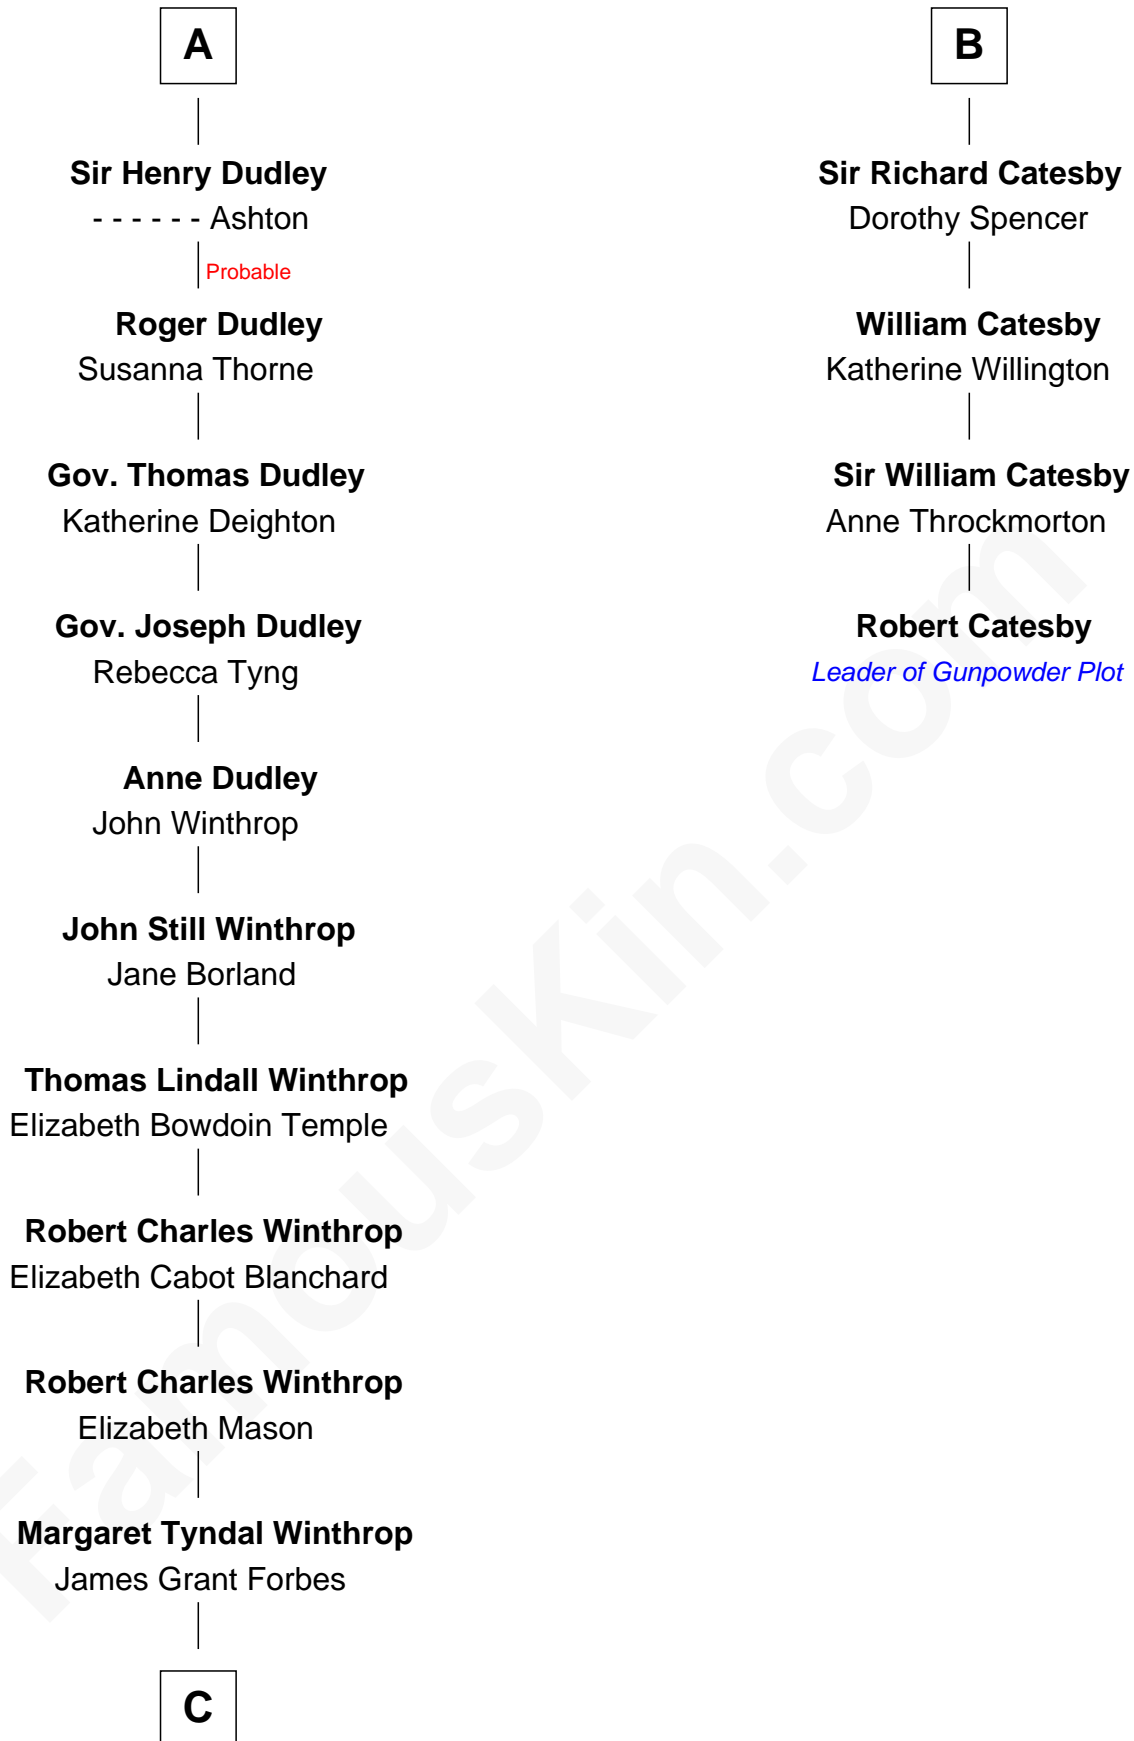

# FamousKin.com Relationship Chart of John Kerry

68th U.S. Secretary of State

10th cousin 8 times removed of

**Robert Catesby**

Leader of Gunpowder Plot

**Eudo la Zouche**  
Milicent de Cantilupe

**Eve la Zouche**  
Sir Maurice de Berkeley

**Thomas de Berkeley**  
Katherine de Clyvedon

**Sir John Berkeley**  
Elizabeth Betteshorne

**Elizabeth Berkeley**  
Sir John Sutton

**Sir Edmund Sutton**  
Joyce Tiptoft

**Sir Edward Sutton**  
Cecily Willoughby

**Sir John Sutton**  
Cecily Grey

**A**

**Lucy Zouche**  
Thomas de Greene

**Sir Henry Greene**  
Katherine Drayton

**Agnes Greene**  
Sir William la Zouche

**Sir William la Zouche**  
Elizabeth - - - - -

**William Zouche**  
Elizabeth St. John

**Margaret Zouche**  
William Catesby

**George Catesby**  
Elizabeth Empson

**B**

**C**

—  
**Rosemary Isabel Forbes**

Richard John Kerry

—  
**John Kerry**

*68th U.S. Secretary of State*