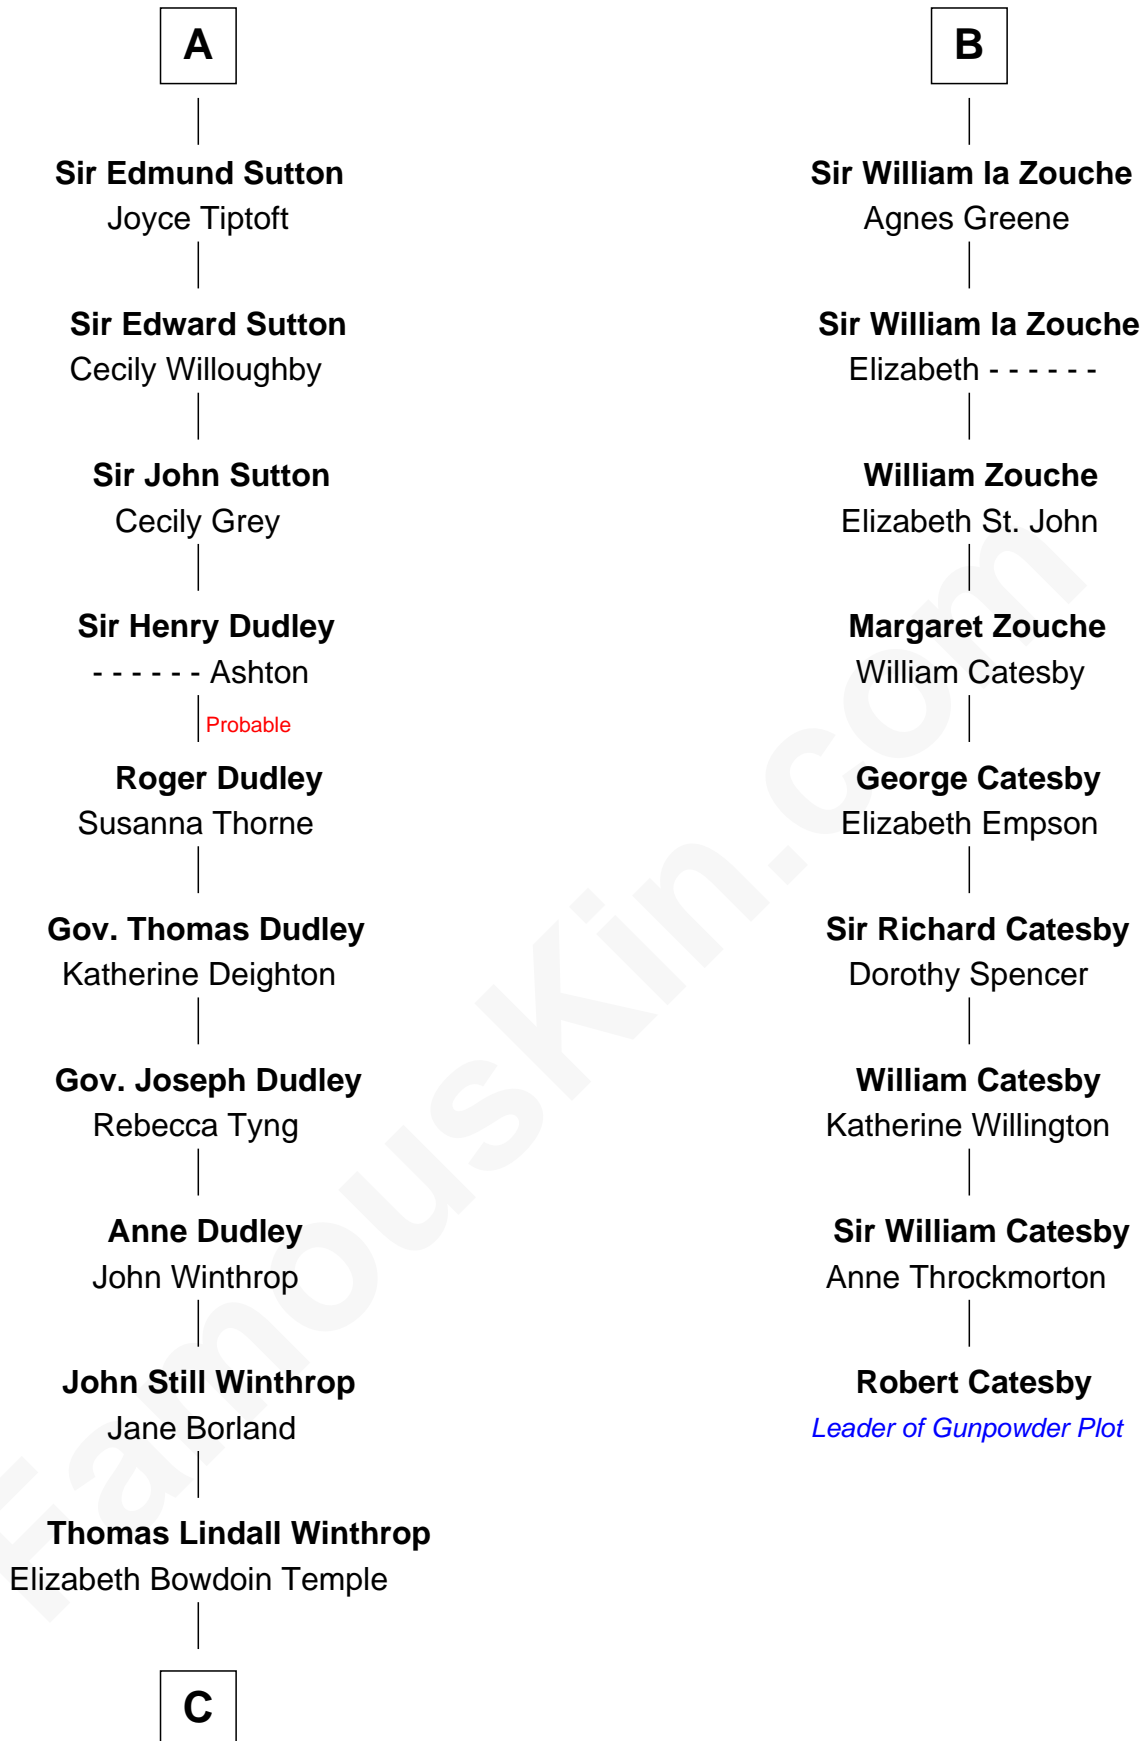

FamousKin.com

Relationship Chart of

John Kerry

68th U.S. Secretary of State

15th cousin 6 times removed of

Robert Catesby

Leader of Gunpowder Plot

C

Robert Charles Winthrop
Elizabeth Cabot Blanchard

Robert Charles Winthrop
Elizabeth Mason

Margaret Tyndal Winthrop
James Grant Forbes

Rosemary Isabel Forbes
Richard John Kerry

John Kerry
68th U.S. Secretary of State