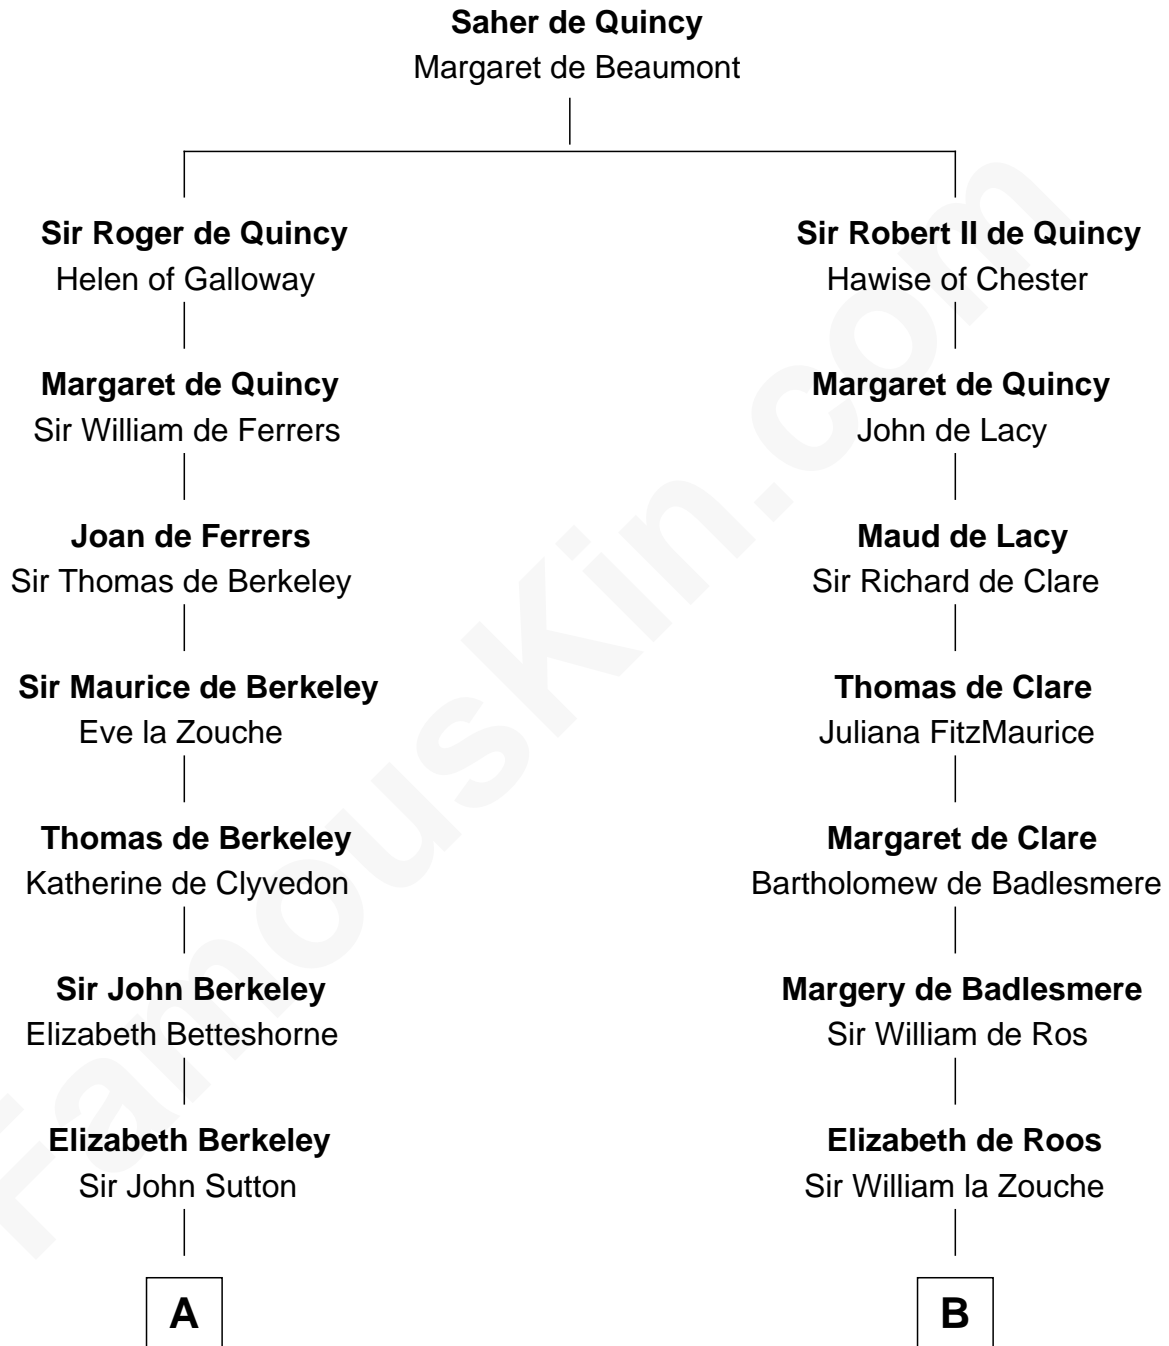

FamousKin.com

Relationship Chart of

John Kerry

68th U.S. Secretary of State

15th cousin 6 times removed of

Robert Catesby

Leader of Gunpowder Plot

C

Robert Charles Winthrop
Elizabeth Cabot Blanchard

Robert Charles Winthrop
Elizabeth Mason

Margaret Tyndal Winthrop
James Grant Forbes

Rosemary Isabel Forbes
Richard John Kerry

John Kerry
68th U.S. Secretary of State