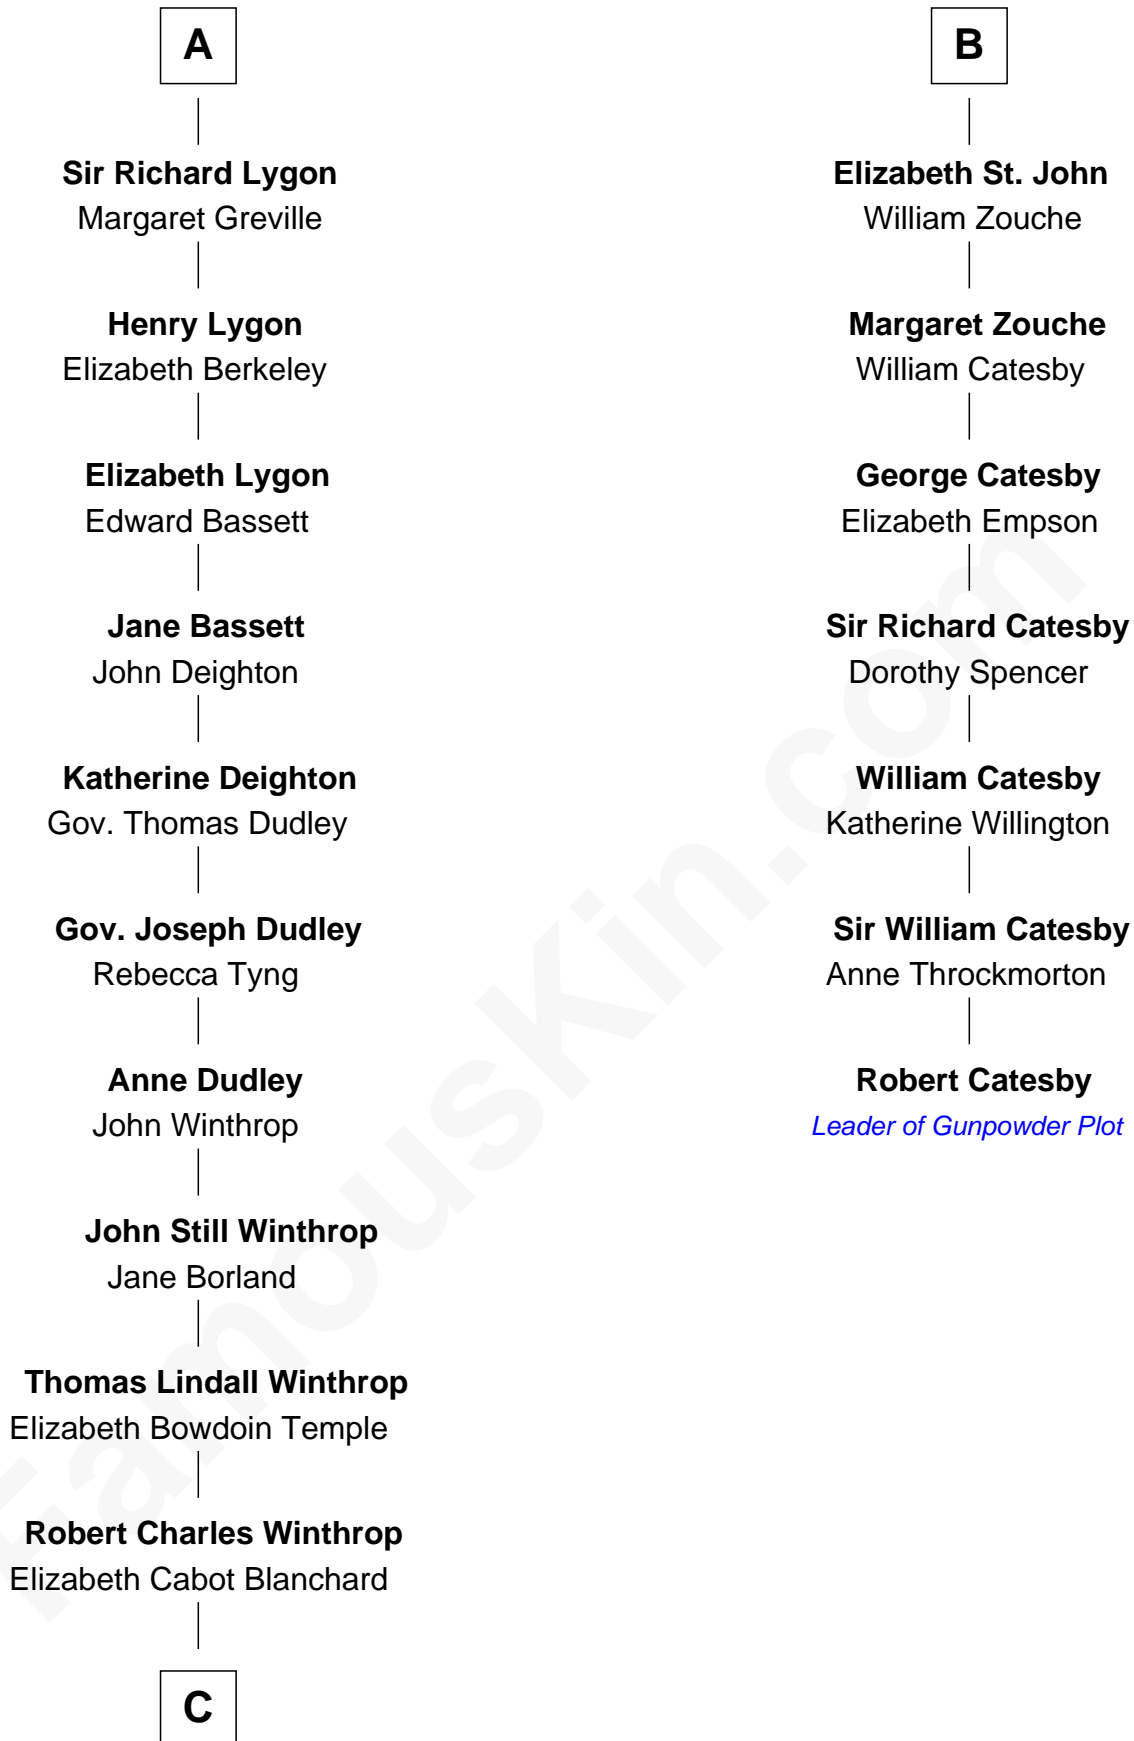

FamousKin.com Relationship Chart of

John Kerry

68th U.S. Secretary of State

13th cousin 7 times removed of

Robert Catesby

Leader of Gunpowder Plot

Sir William de Beauchamp

Isabel Mauduit

Sir Walter de Beauchamp

Alice de Tony

Giles de Beauchamp

Catherine de Bures

John de Beauchamp

Elizabeth - - - - -

Sir William de Beauchamp

Catherine de Ufflete

Alice de Tony

Roger de Beauchamp

Sir Roger de Beauchamp

Sibyl de Pateshulle

Sir Roger de Beauchamp

Joan de Clopton

Sir Roger Beauchamp

Mary - - - - -

Sir John Beauchamp

Edith Stourton

Margaret Beauchamp

Sir Oliver St. John

B

C

Robert Charles Winthrop

Elizabeth Mason