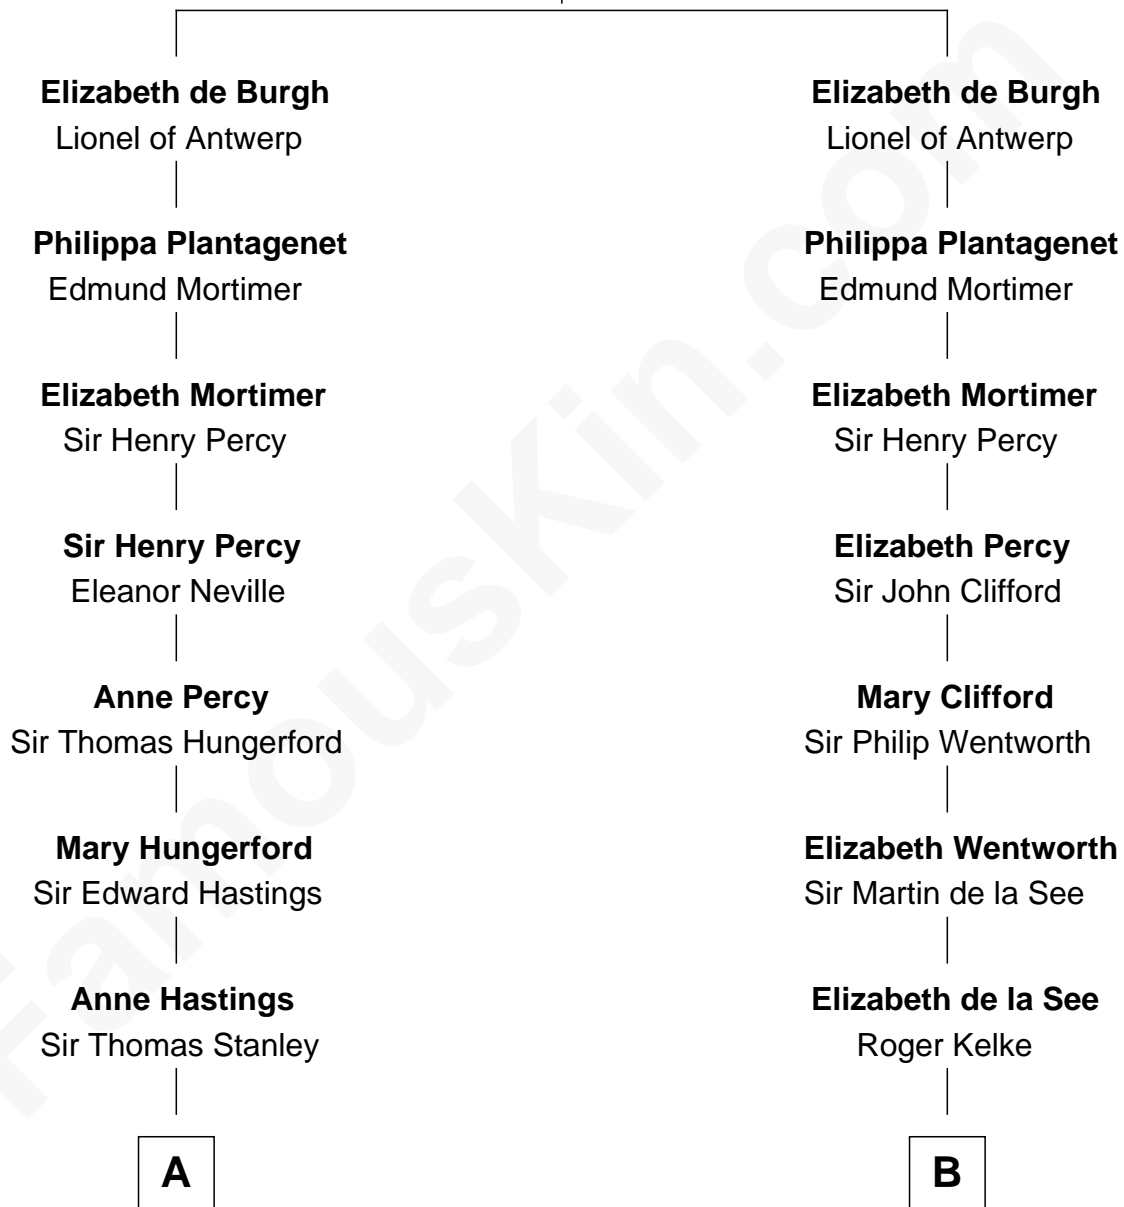

# FamousKin.com Relationship Chart of

**John Kerry**

*68th U.S. Secretary of State*

20th cousin 1 time removed of

**Harper Lee**

*Author of To Kill a Mockingbird*

**William de Burgh**  
Maude of Lancaster

**C**

**Robert Charles Winthrop**  
Elizabeth Cabot Blanchard

**Robert Charles Winthrop**  
Elizabeth Mason

**Margaret Tyndal Winthrop**  
James Grant Forbes

**Rosemary Isabel Forbes**  
Richard John Kerry

**John Kerry**  
*68th U.S. Secretary of State*