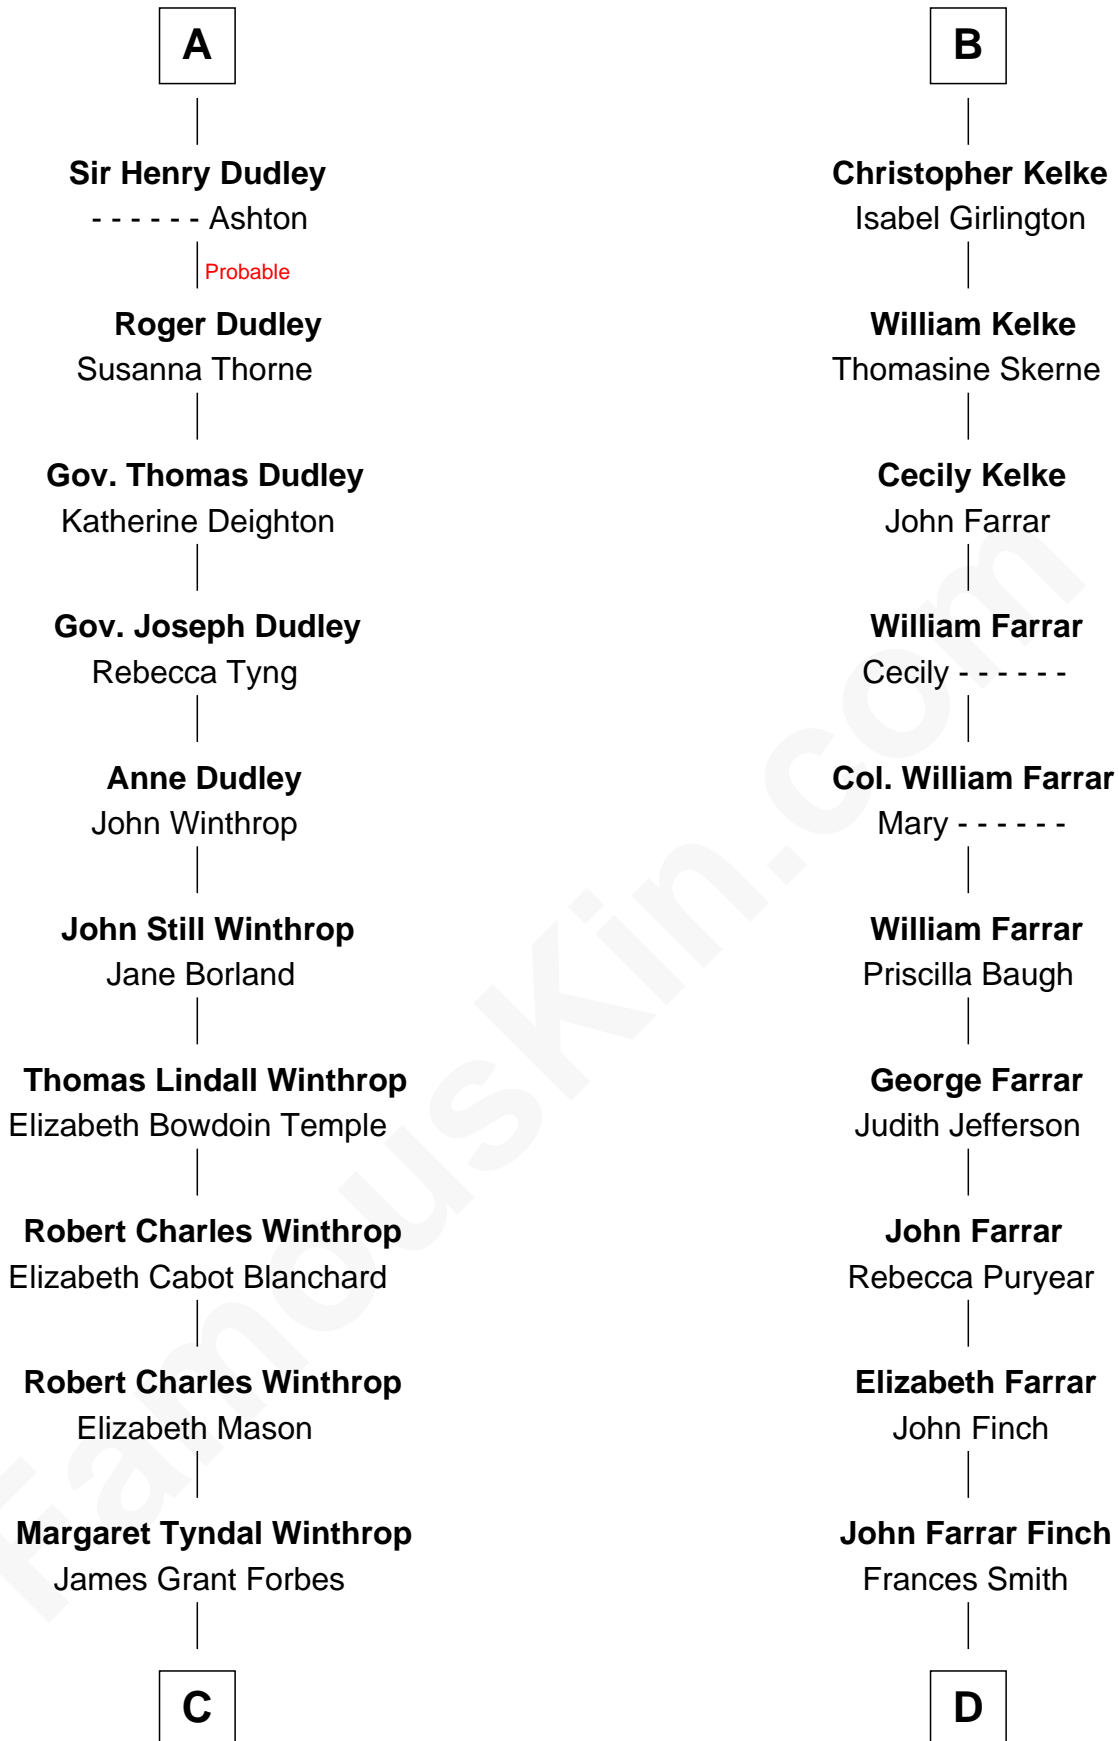

# FamousKin.com Relationship Chart of

**John Kerry**

*68th U.S. Secretary of State*

**18th cousin 2 times removed of**

**Harper Lee**

*Author of To Kill a Mockingbird*

**C**

**Rosemary Isabel Forbes**

Richard John Kerry

**John Kerry**

*68th U.S. Secretary of State*

**D**

**John Robert Finch**

Frances Cunningham

**James Cunningham Finch**

Ellen Rivers Williams