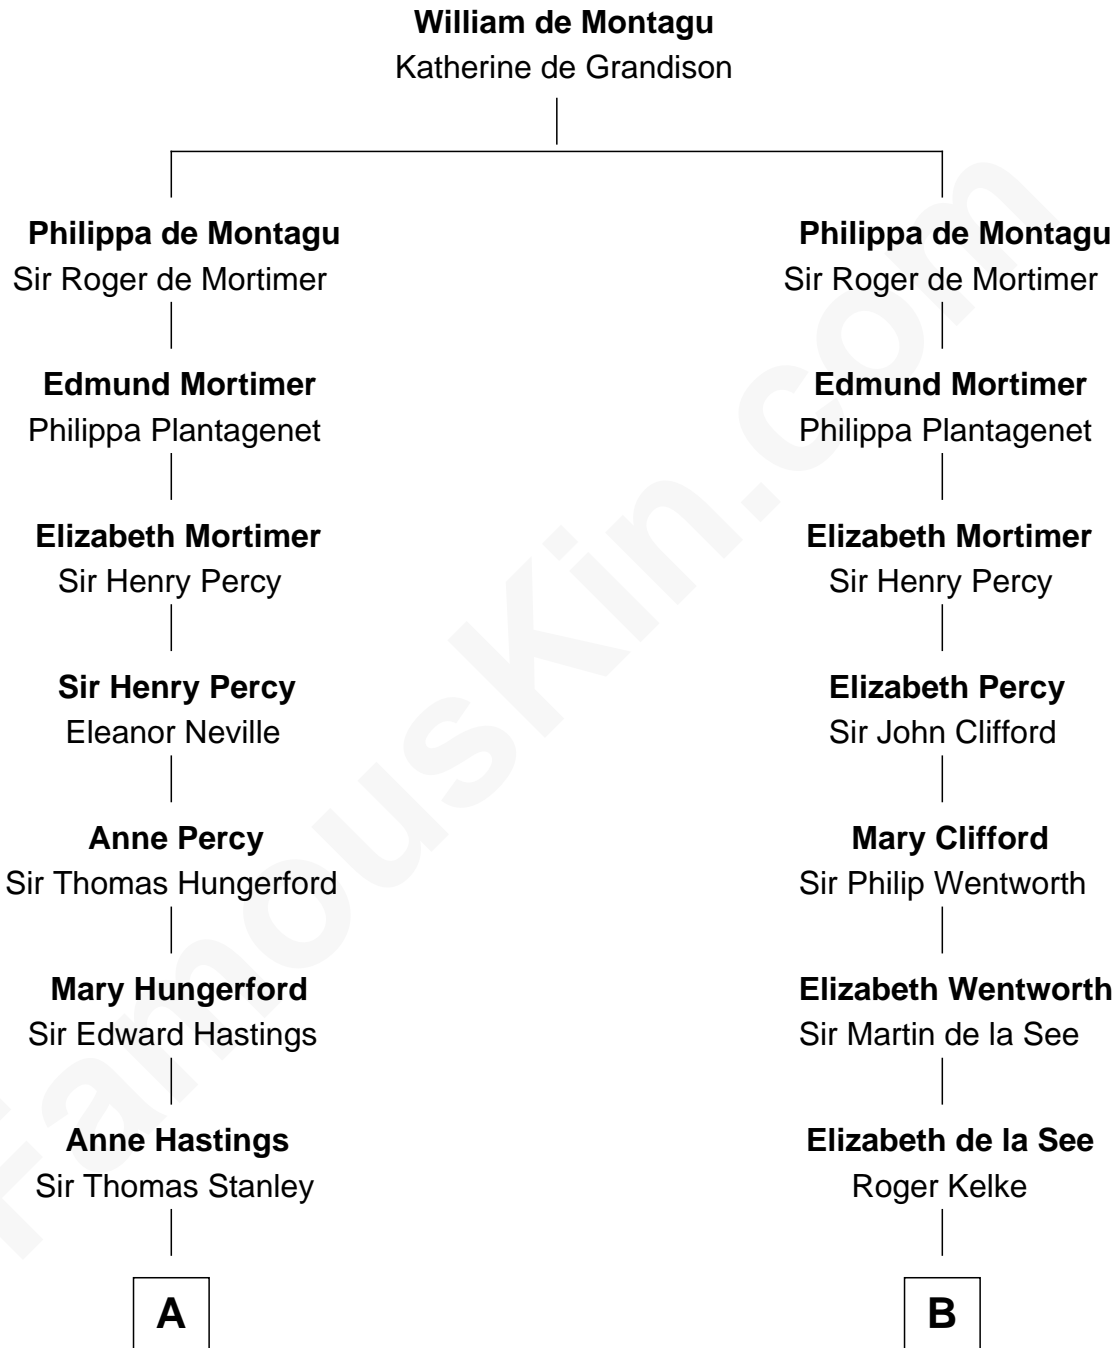

FamousKin.com Relationship Chart of

John Kerry

68th U.S. Secretary of State

20th cousin 1 time removed of

Harper Lee

Author of To Kill a Mockingbird

C

Robert Charles Winthrop
Elizabeth Cabot Blanchard

Robert Charles Winthrop
Elizabeth Mason

Margaret Tyndal Winthrop
James Grant Forbes

Rosemary Isabel Forbes
Richard John Kerry

John Kerry
68th U.S. Secretary of State

D

John Robert Finch
Frances Cunningham

James Cunningham Finch
Ellen Rivers Williams