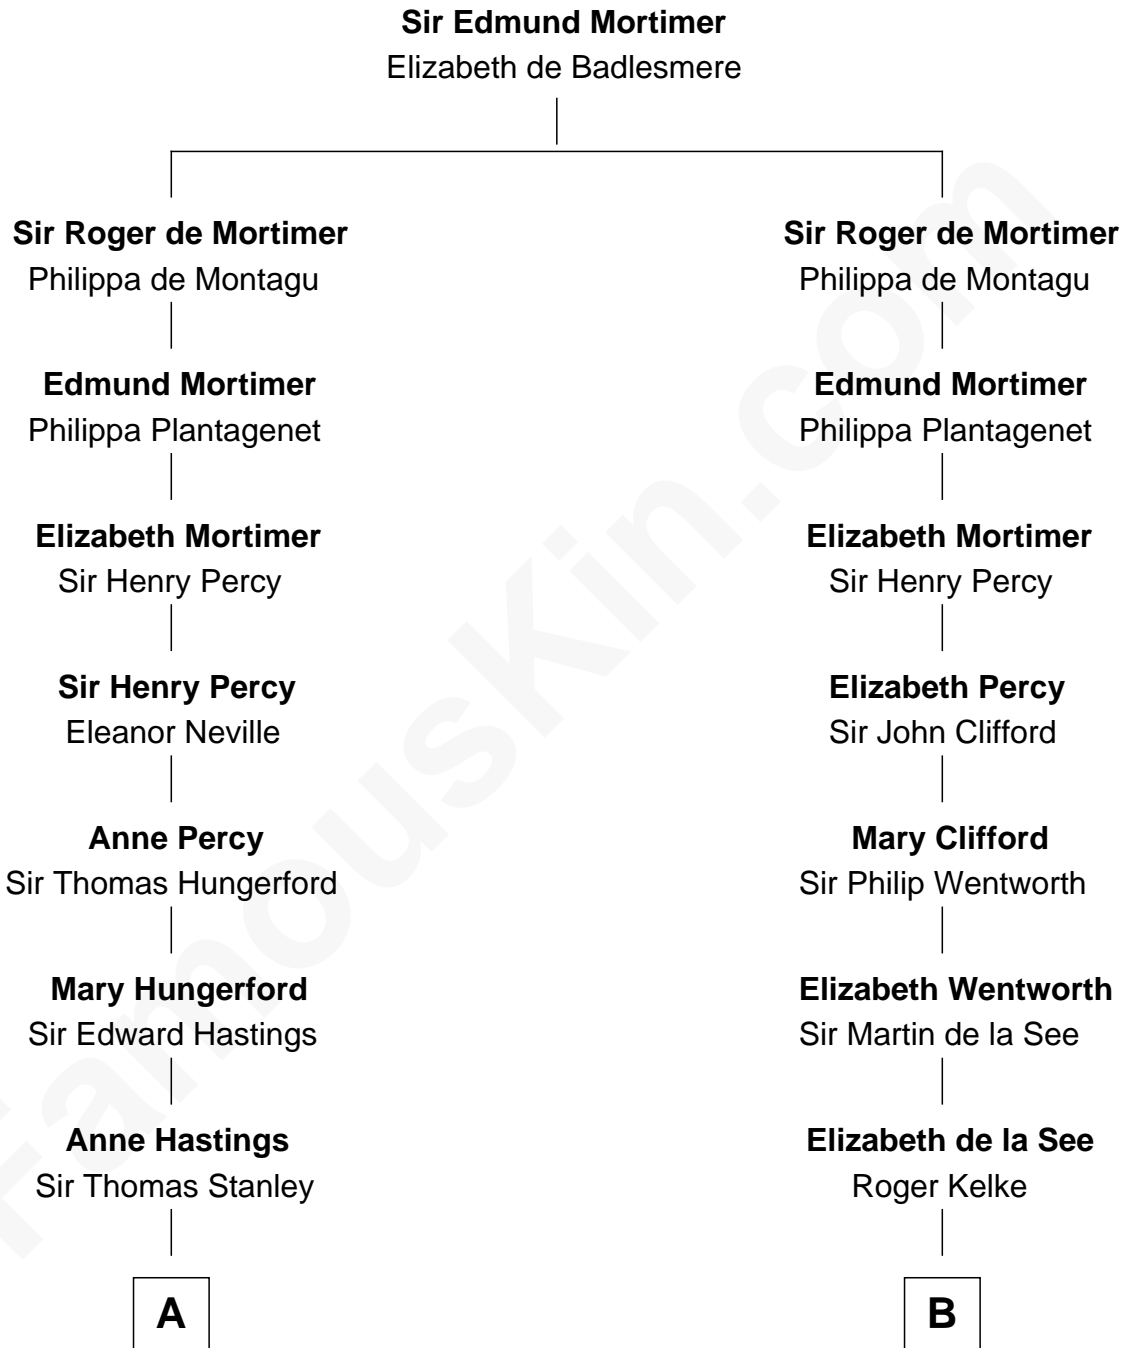

# FamousKin.com Relationship Chart of

**John Kerry**

*68th U.S. Secretary of State*

20th cousin 1 time removed of

**Harper Lee**

*Author of To Kill a Mockingbird*

**C**

**Robert Charles Winthrop**  
Elizabeth Cabot Blanchard

**Robert Charles Winthrop**  
Elizabeth Mason

**Margaret Tyndal Winthrop**  
James Grant Forbes

**Rosemary Isabel Forbes**  
Richard John Kerry

**John Kerry**  
*68th U.S. Secretary of State*

**D**

**John Robert Finch**  
Frances Cunningham