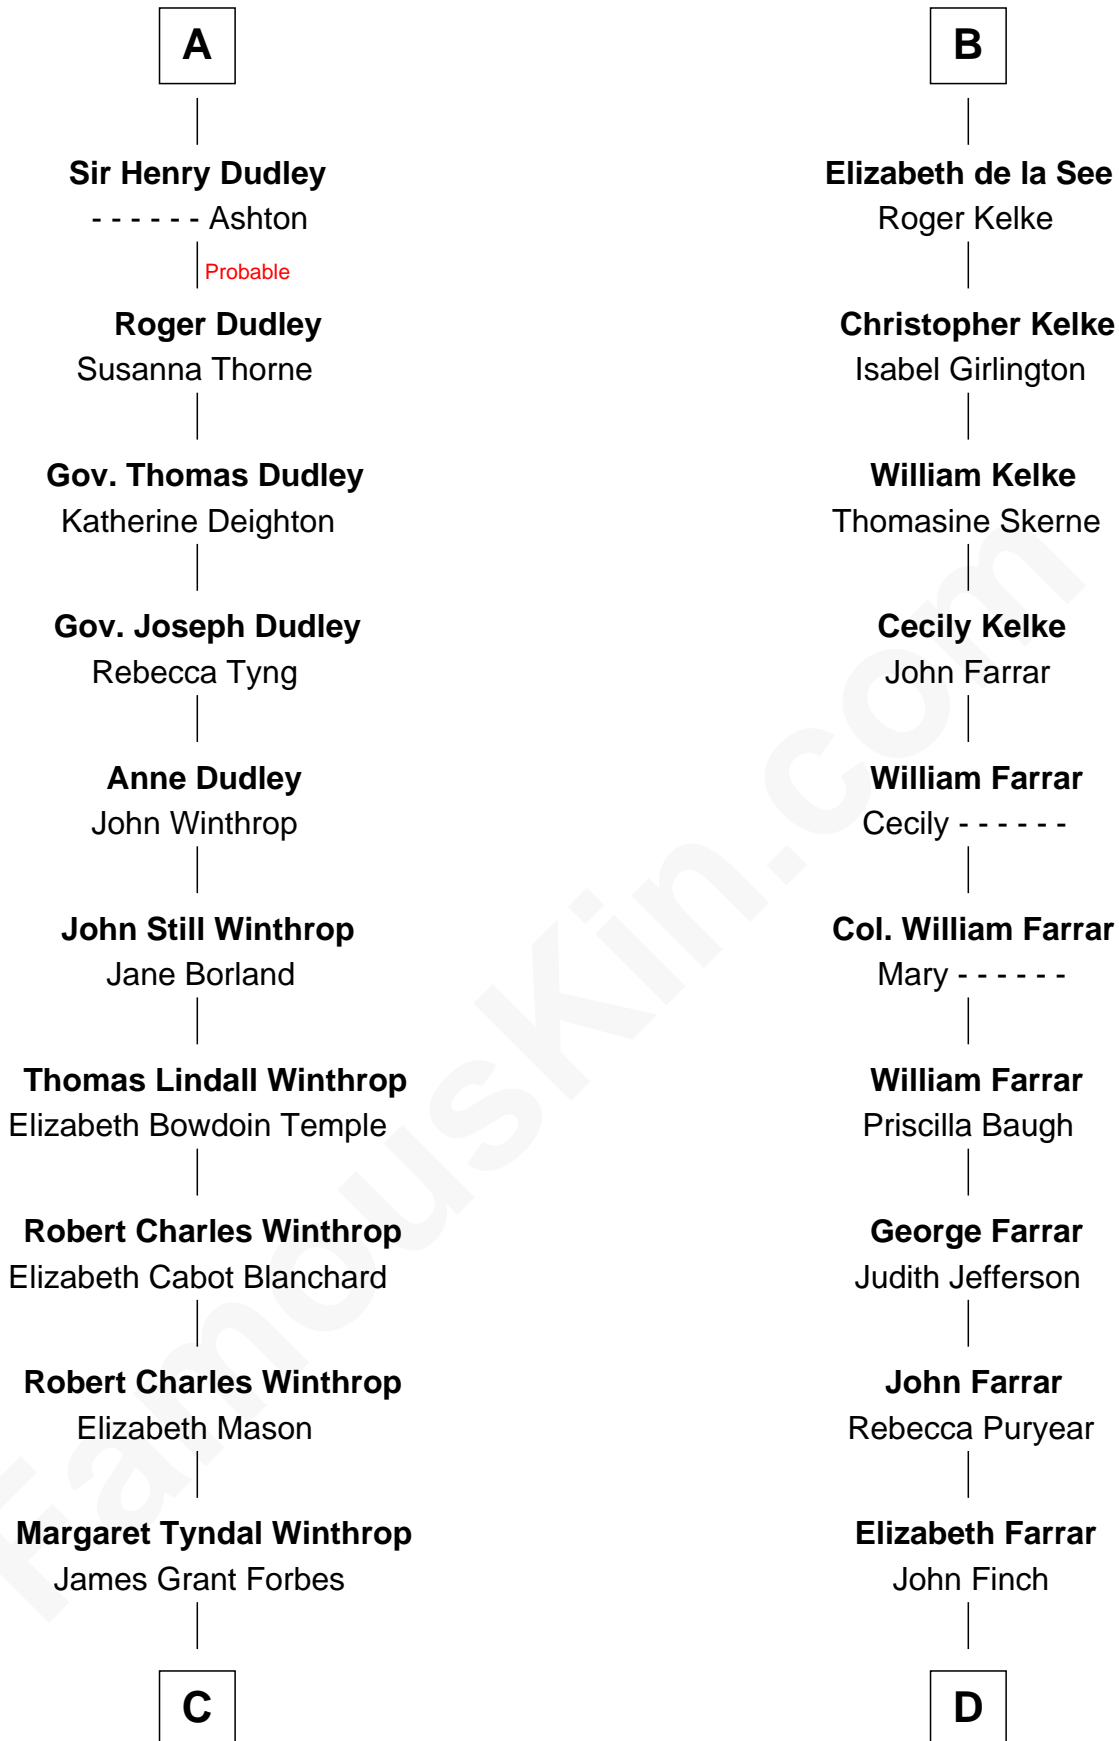

# FamousKin.com Relationship Chart of

**John Kerry**

*68th U.S. Secretary of State*

**18th cousin 3 times removed of**

**Harper Lee**

*Author of To Kill a Mockingbird*

**Eudo la Zouche**  
Milicent de Cantilupe

**Eve la Zouche**  
Sir Maurice de Berkeley

**Thomas de Berkeley**  
Katherine de Clyvedon

**Sir John Berkeley**  
Elizabeth Betteshorne

**Elizabeth Berkeley**  
Sir John Sutton

**Sir Edmund Sutton**  
Joyce Tiptoft

**Sir Edward Sutton**  
Cecily Willoughby

**Sir John Sutton**  
Cecily Grey

**A**

**Sir William la Zouche**  
Maud Lovel

**Milicent la Zouche**  
Sir William Deincourt

**Margaret Deincourt**  
Sir Robert de Tibetot

**Elizabeth de Tibetot**  
Sir Philip le Despencer

**Margery Despencer**  
Sir Roger Wentworth

**Sir Philip Wentworth**  
Mary Clifford

**Elizabeth Wentworth**  
Sir Martin de la See

**B**

**C**

**Rosemary Isabel Forbes**