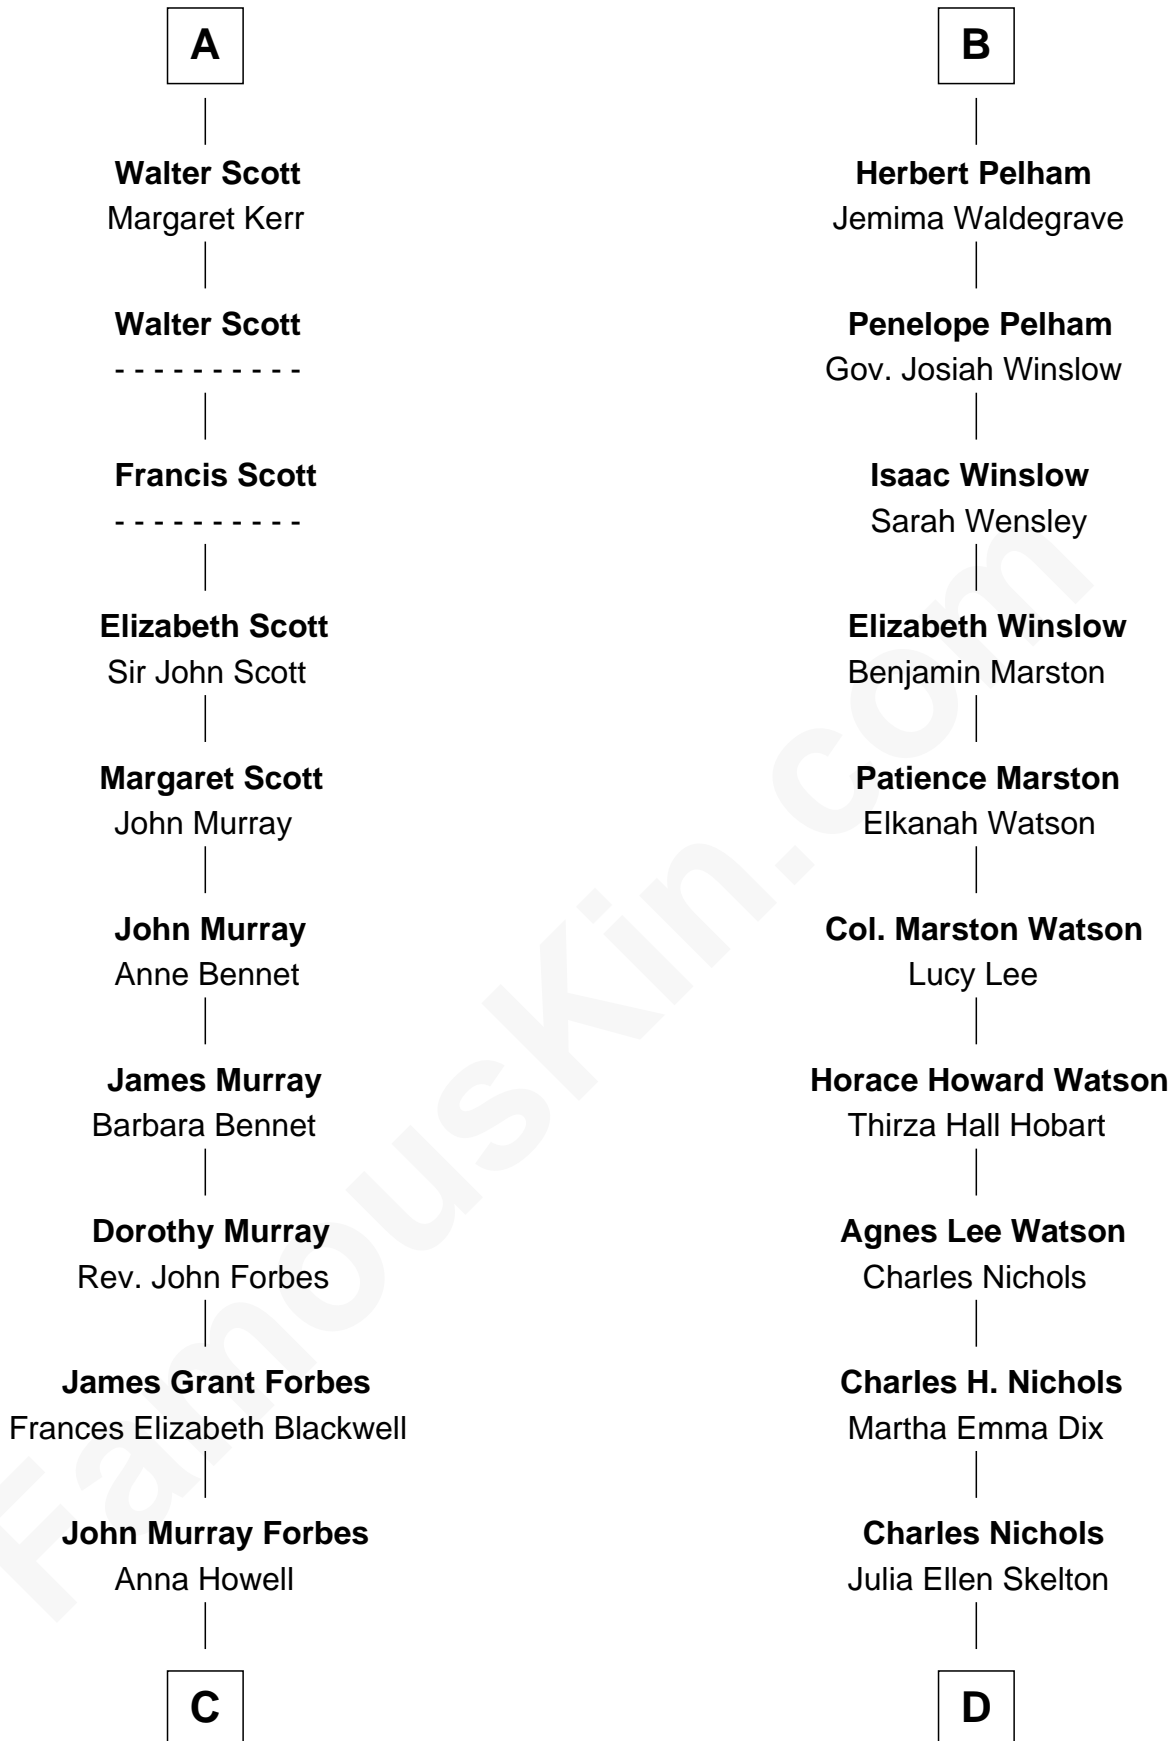

# FamousKin.com Relationship Chart of

**John Kerry**

*68th U.S. Secretary of State*

19th cousin 1 time removed of

**John Cena**

*Movie Actor and WWE Pro Wrestler*

**C**

**Francis Blackwell Forbes**

Isabel Clarke

**James Grant Forbes**

Margaret Tyndal Winthrop

**Rosemary Isabel Forbes**

Richard John Kerry

**John Kerry**

*68th U.S. Secretary of State*

**D**