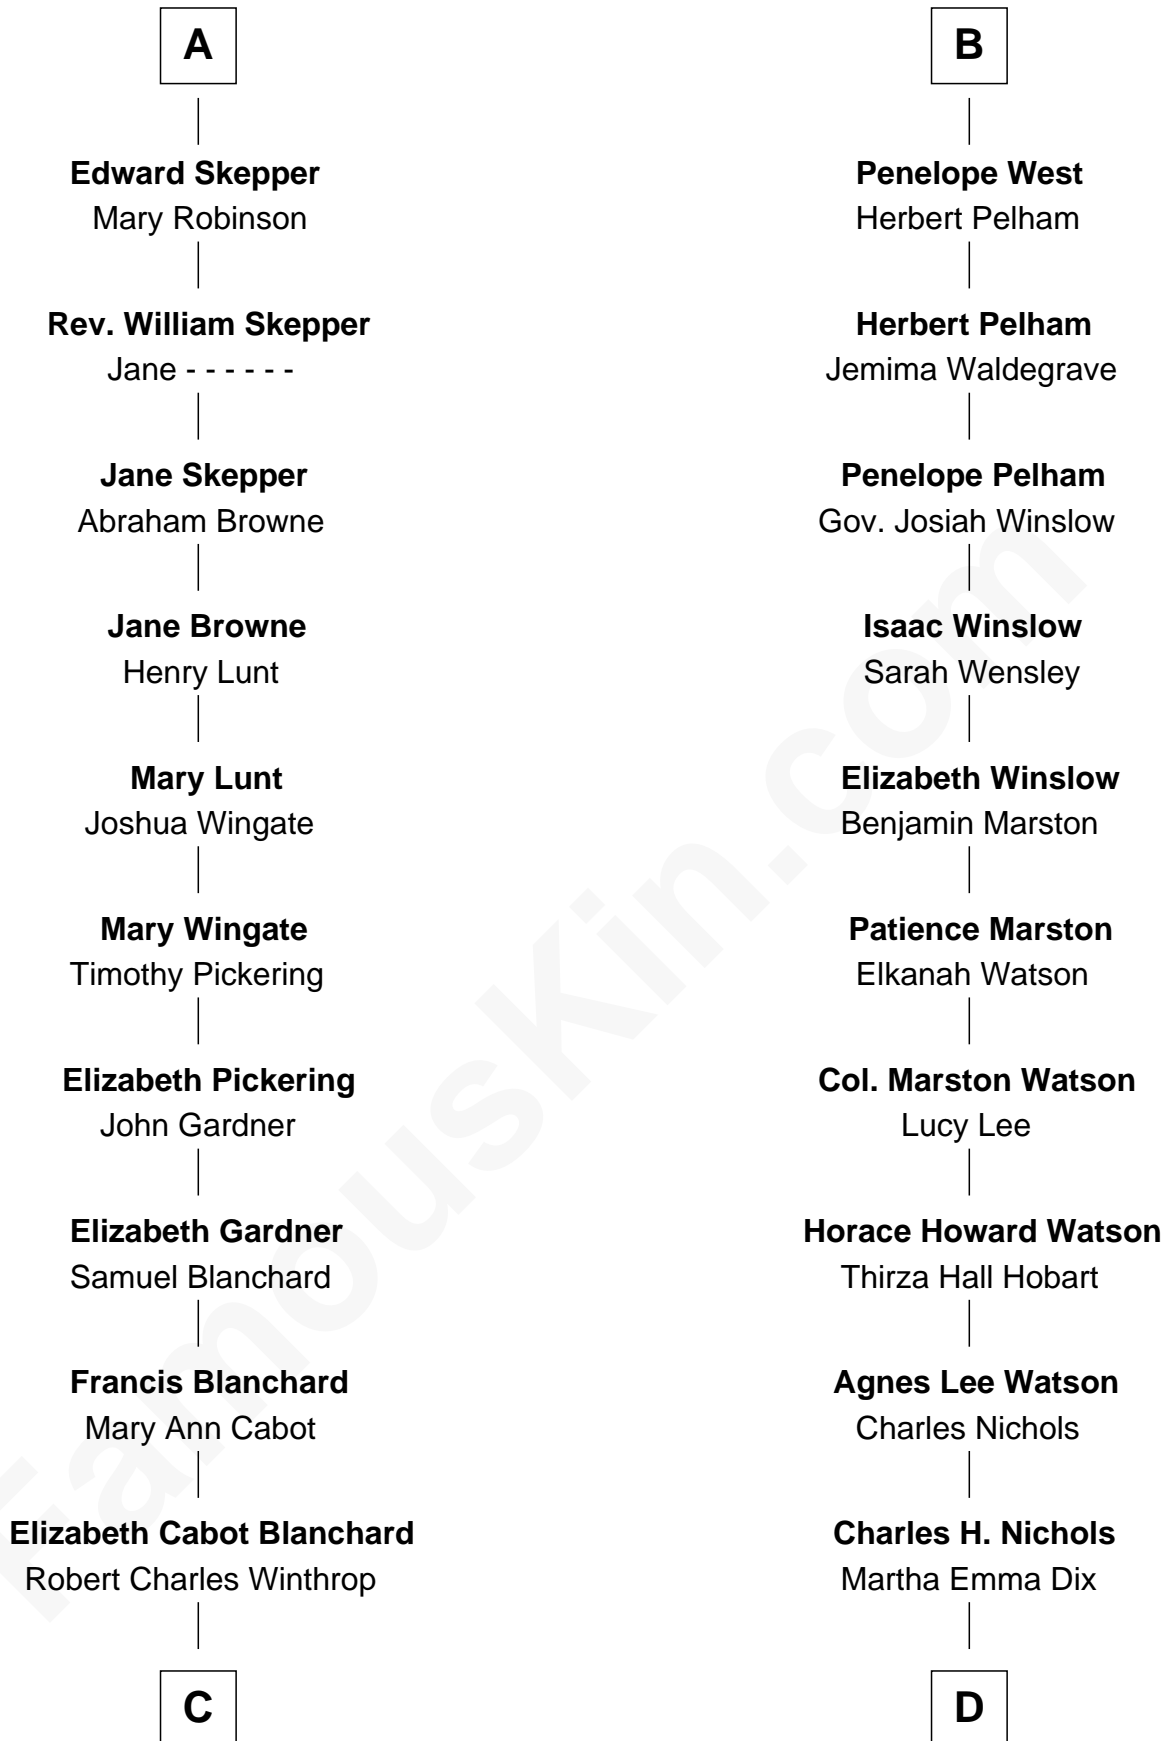

# FamousKin.com Relationship Chart of

**John Kerry**

*68th U.S. Secretary of State*

**20th cousin of**

**John Cena**

*Movie Actor and WWE Pro Wrestler*

**Sir Michael de la Pole**

Katherine Wingfield

**Michael de la Pole**  
Katherine de Stafford

**Isabel de la Pole**  
Thomas Morley

**Anne Morley**  
Sir John Hastings

**Elizabeth Hastings**  
Sir Robert Hildyard

**Sir Piers Hildyard**  
Joan de la See

**Isabel Hildyard**  
Ralph Legard

**Joan Ledgard**  
Richard Skepper

**A**

**Anne de la Pole**  
Robert Thorley

**Margaret Thorley**  
Sir Reynold West

**Sir Richard West**  
Katherine Hungerford

**Sir Thomas West**  
Eleanor Copley

**Sir George West**  
Elizabeth Morton

**Sir William West**  
Elizabeth Strange

**Sir Thomas West**  
Anne Knollys

**B**

**C**

**Robert Charles Winthrop**

Elizabeth Mason

**Margaret Tyndal Winthrop**