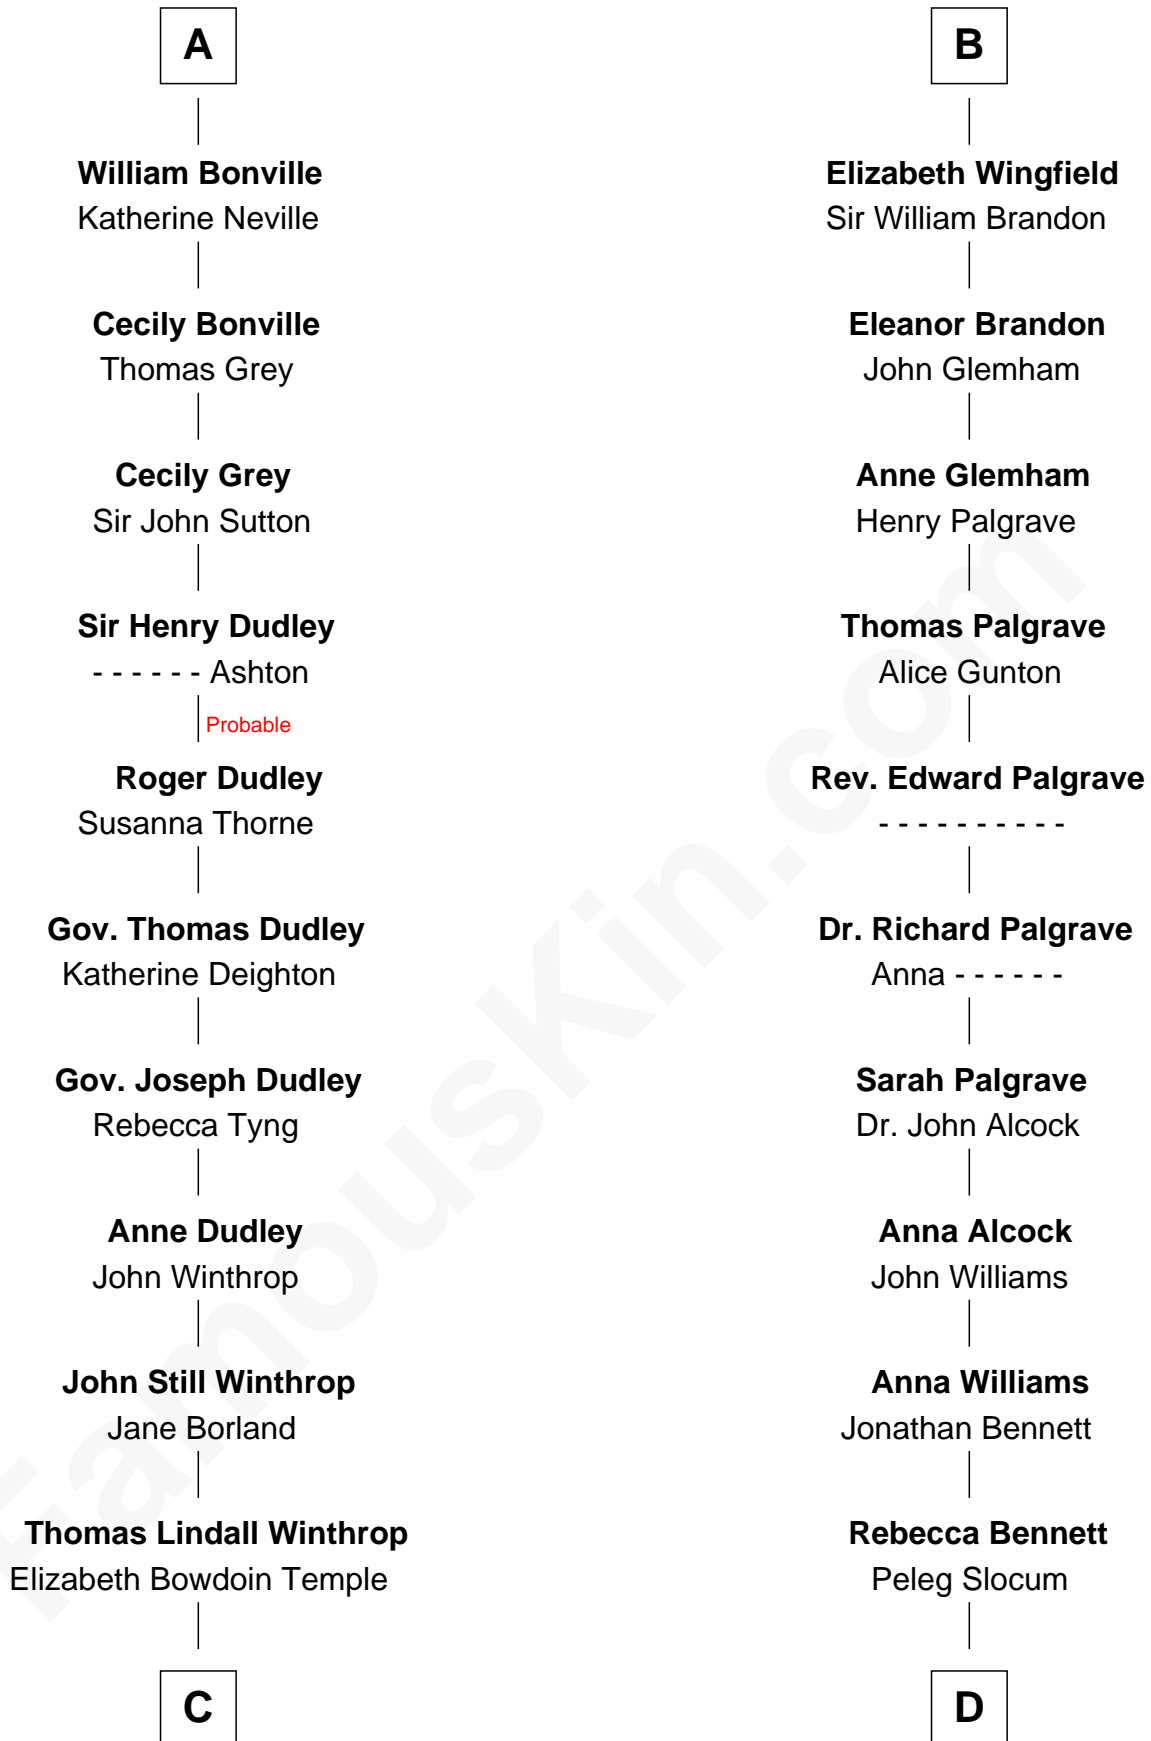

# FamousKin.com Relationship Chart of

**John Kerry**

68th U.S. Secretary of State

21st cousin of

**Henry Clay Folger**

Founder of Folger Shakespeare Library and Chairman of Standard Oil

**Sir Humphrey de Bohun**

Maud of Eu

**C**

**Robert Charles Winthrop**  
Elizabeth Cabot Blanchard

**Robert Charles Winthrop**  
Elizabeth Mason

**Margaret Tyndal Winthrop**  
James Grant Forbes

**Rosemary Isabel Forbes**  
Richard John Kerry

**John Kerry**  
*68th U.S. Secretary of State*

**D**

**Peleg Slocum**  
Elizabeth Brown

**Rebecca Slocum**  
George Folger

**Samuel Brown Folger**  
Nancy F. Hiller

**Henry Clay Folger**  
Eliza Jane Clark