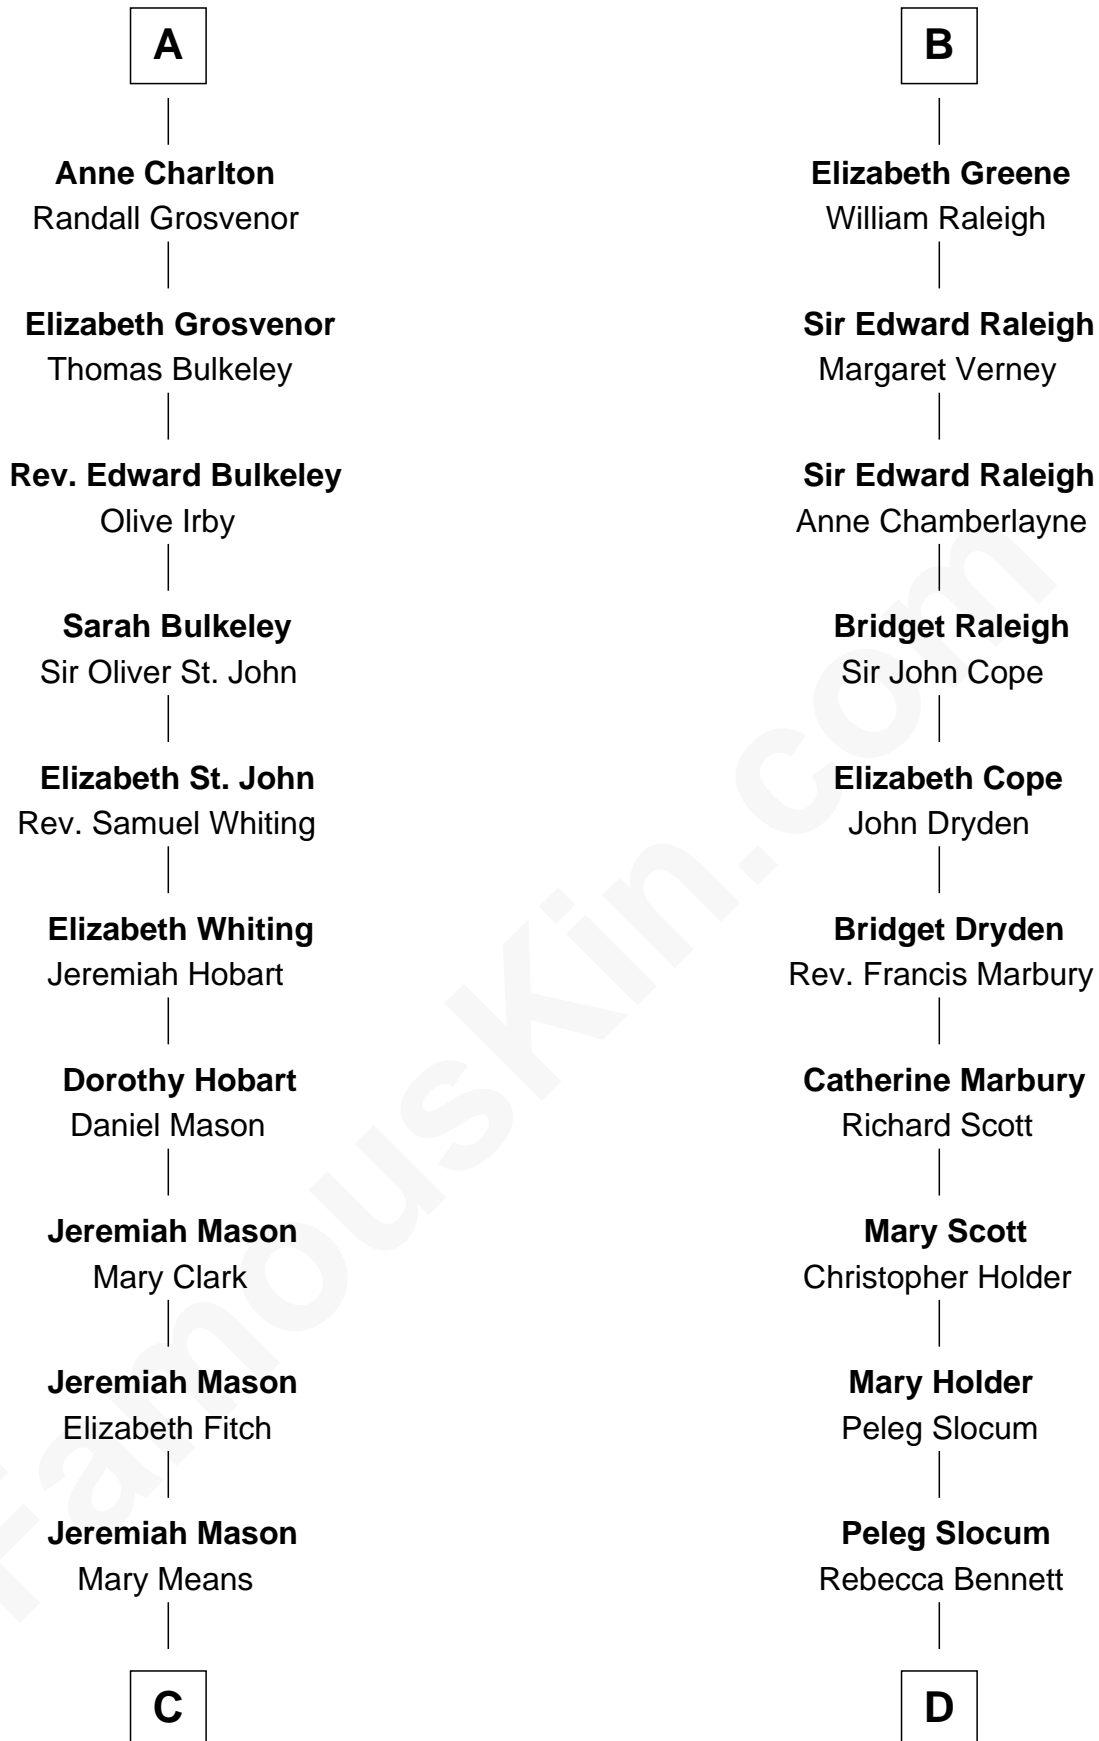

FamousKin.com Relationship Chart of

John Kerry

68th U.S. Secretary of State

21st cousin of

Henry Clay Folger

Founder of Folger Shakespeare Library and Chairman of Standard Oil

Nichole d'Aubenev
Sir Roger de Somery

Maud de Somery
Sir Henry de Erdington

Sir Henry de Erdington
Joan de Wolvey

Sir Giles de Erdington
Elizabeth de Tolthorpe

Margaret de Erdington
Sir Roger Corbet

Sir Robert Corbet
Margaret - - - - -

Mary Corbet
Robert Charlton

Richard Charlton
Elizabeth Mainwaring

A

Margaret de Somery
Ralph Basset

Ralph Basset
Hawise - - - - -

Margaret Basset
Edmund de Stafford

Ralph de Stafford
Margaret de Audley

Elizabeth de Stafford
John de Ferrers

Robert de Ferrers
Margaret Despencer

Phillippa Ferrers
Sir Thomas Greene

B

C

Robert Means Mason

Sarah Ellen Francis

Elizabeth Mason

Robert Charles Winthrop