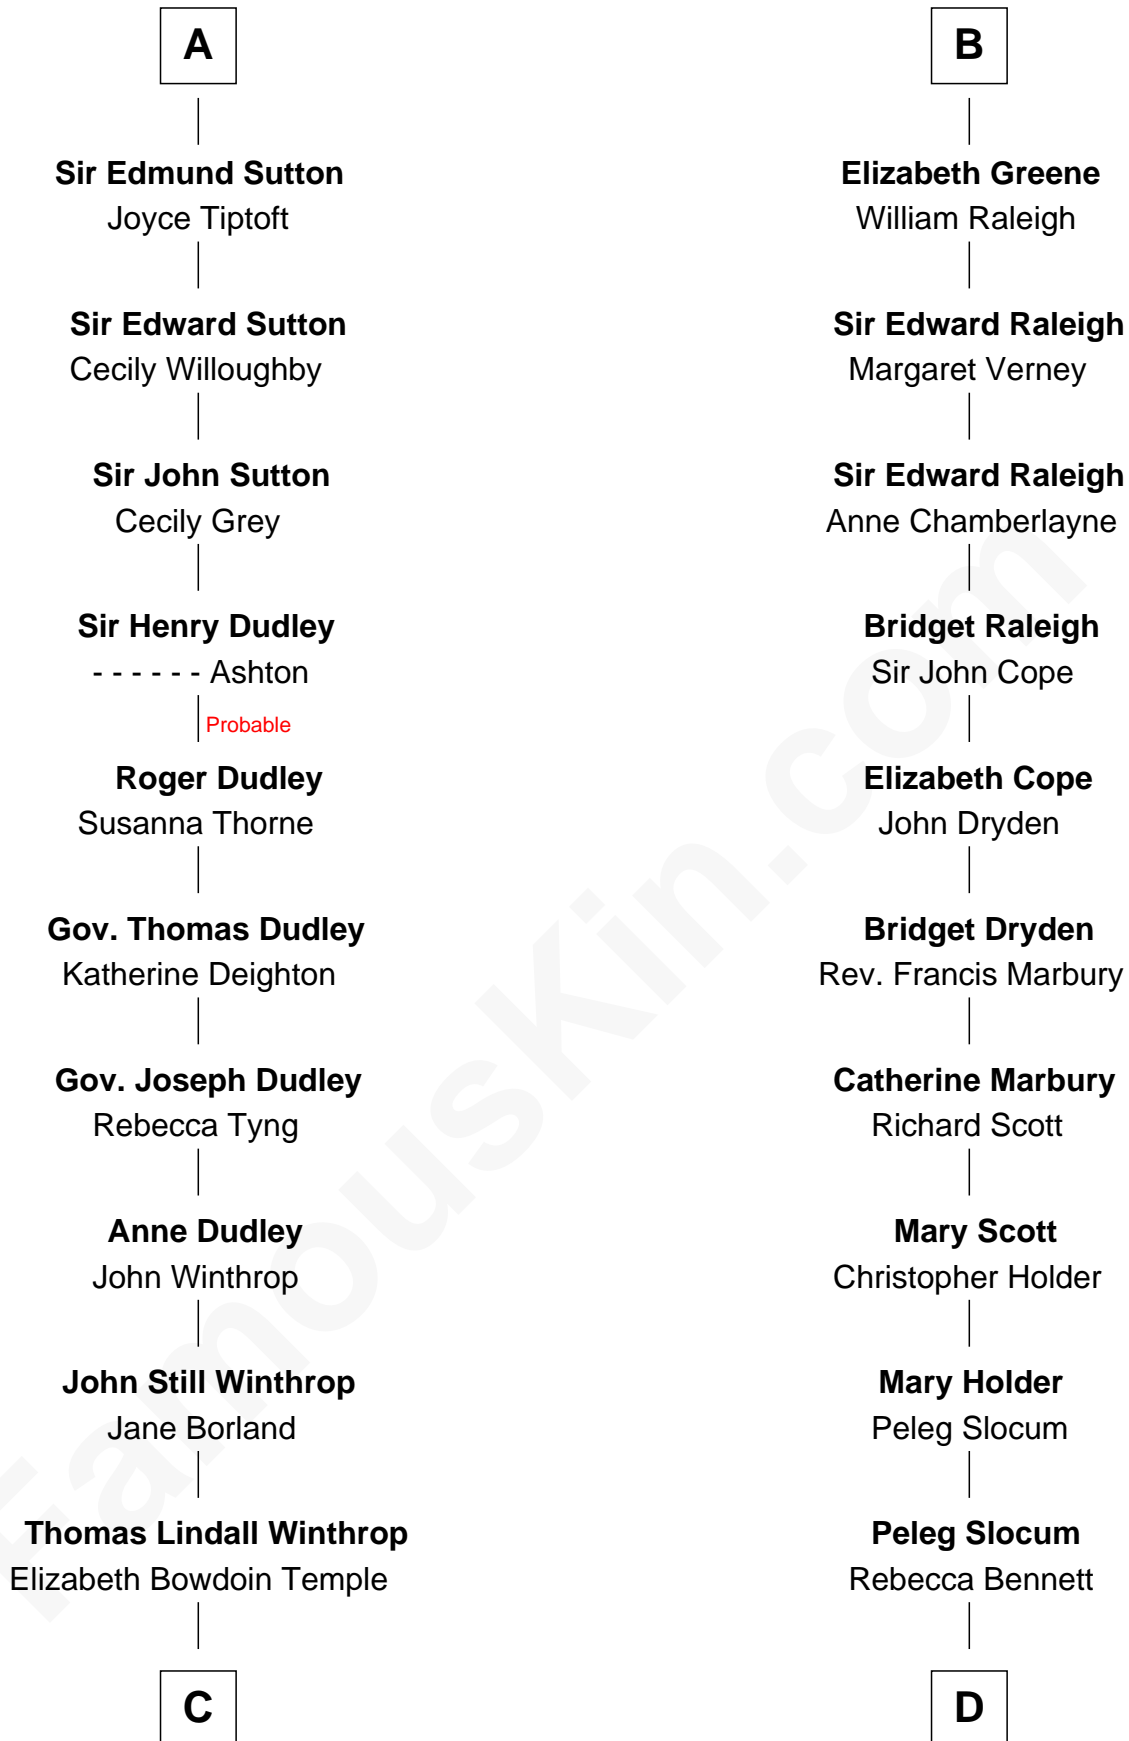

# FamousKin.com Relationship Chart of

**John Kerry**

68th U.S. Secretary of State

21st cousin of

**Henry Clay Folger**

Founder of Folger Shakespeare Library and Chairman of Standard Oil

**Sir John de Sutton**  
Joan de Clinton

**Sir John Sutton**  
Alice le Despenser

**Sir John Sutton**  
Constance Blount

**Sir John Sutton**  
Elizabeth Berkeley

**Margaret de Somery**  
Ralph Basset

**Ralph Basset**  
Hawise - - - - -

**Margaret Basset**  
Edmund de Stafford

**Ralph de Stafford**  
Margaret de Audley

**Elizabeth de Stafford**  
John de Ferrers

**Robert de Ferrers**  
Margaret Despenser

**Phillippa Ferrers**  
Sir Thomas Greene

**A**

**B**

**C**

**Robert Charles Winthrop**  
Elizabeth Cabot Blanchard

**Robert Charles Winthrop**  
Elizabeth Mason

**Margaret Tyndal Winthrop**  
James Grant Forbes

**Rosemary Isabel Forbes**  
Richard John Kerry