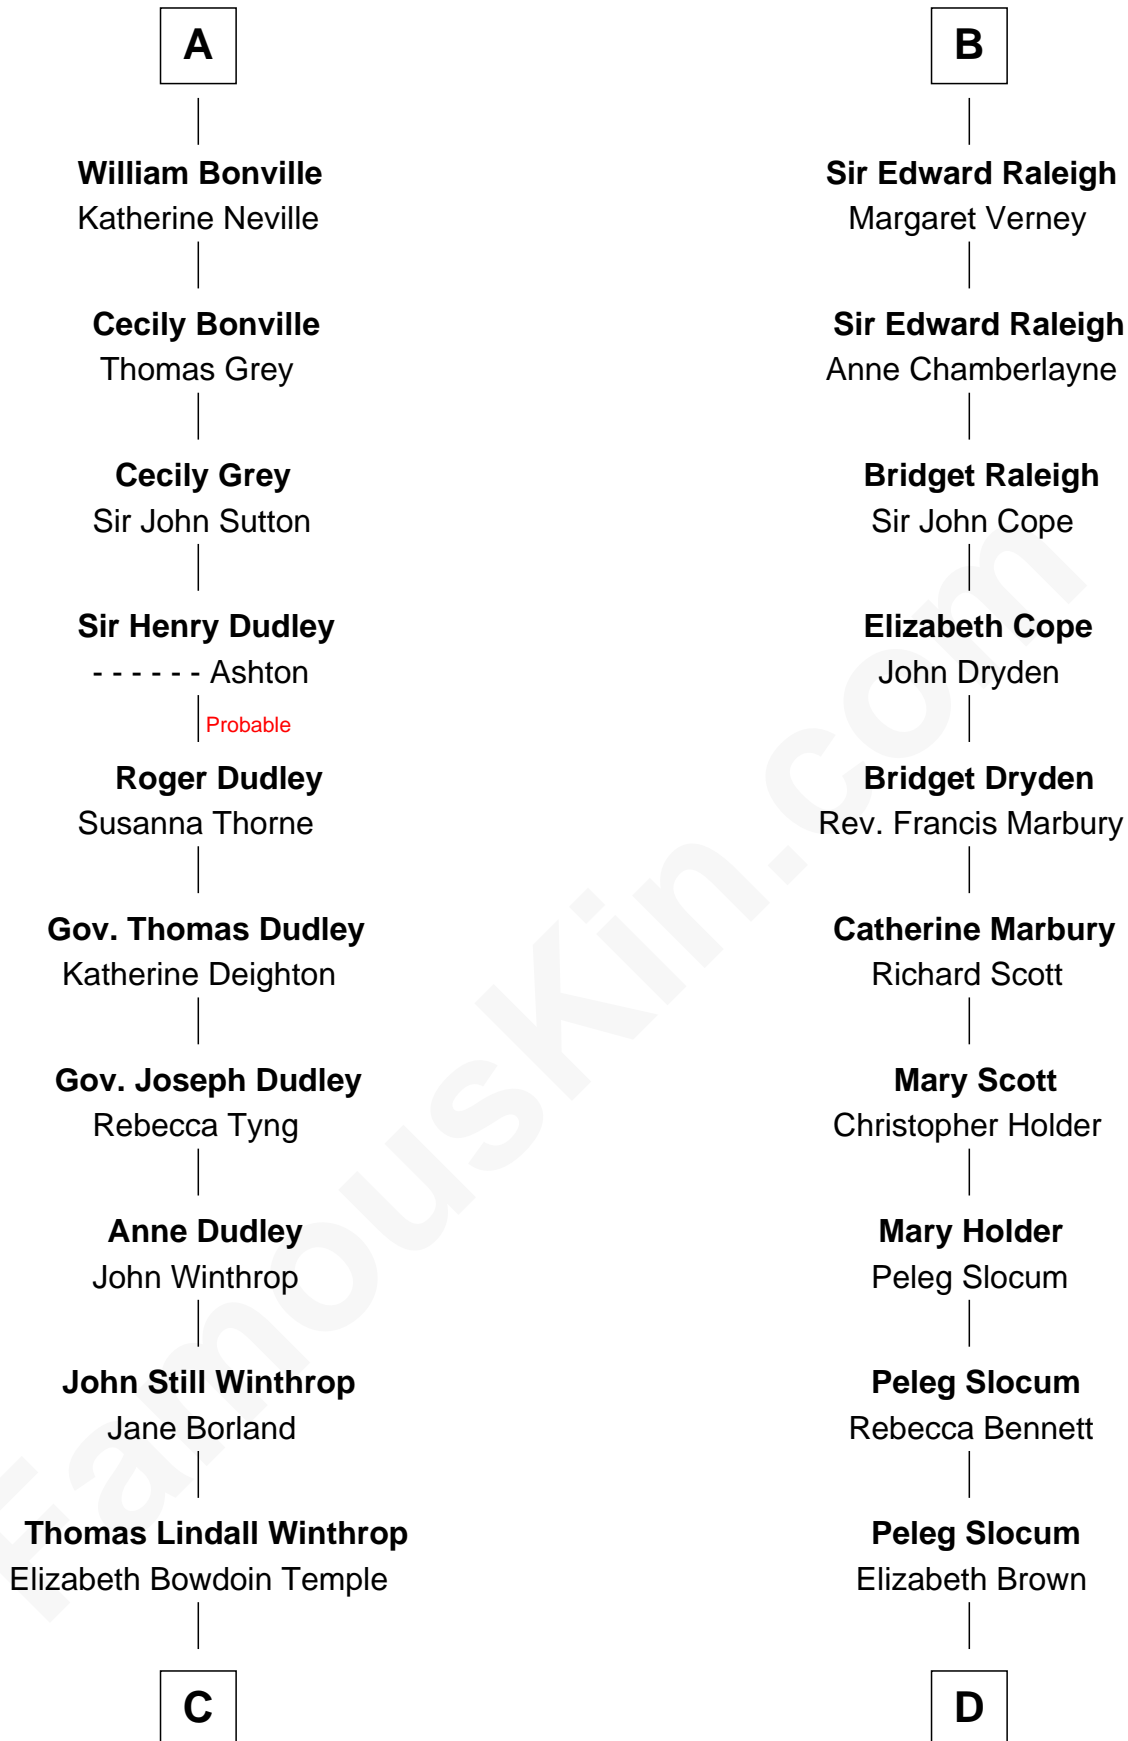

# FamousKin.com Relationship Chart of

**John Kerry**

*68th U.S. Secretary of State*

20th cousin 1 time removed of

**Henry Clay Folger**

*Founder of Folger Shakespeare Library and Chairman of Standard Oil*

**Ralph Basset**  
Margaret de Somery

**C**

**Robert Charles Winthrop**  
Elizabeth Cabot Blanchard

**Robert Charles Winthrop**  
Elizabeth Mason

**Margaret Tyndal Winthrop**  
James Grant Forbes

**Rosemary Isabel Forbes**  
Richard John Kerry

**John Kerry**  
*68th U.S. Secretary of State*

**D**

**Rebecca Slocum**  
George Folger

**Samuel Brown Folger**  
Nancy F. Hiller

**Henry Clay Folger**  
Eliza Jane Clark

**Henry Clay Folger**  
*Chairman of Standard Oil*