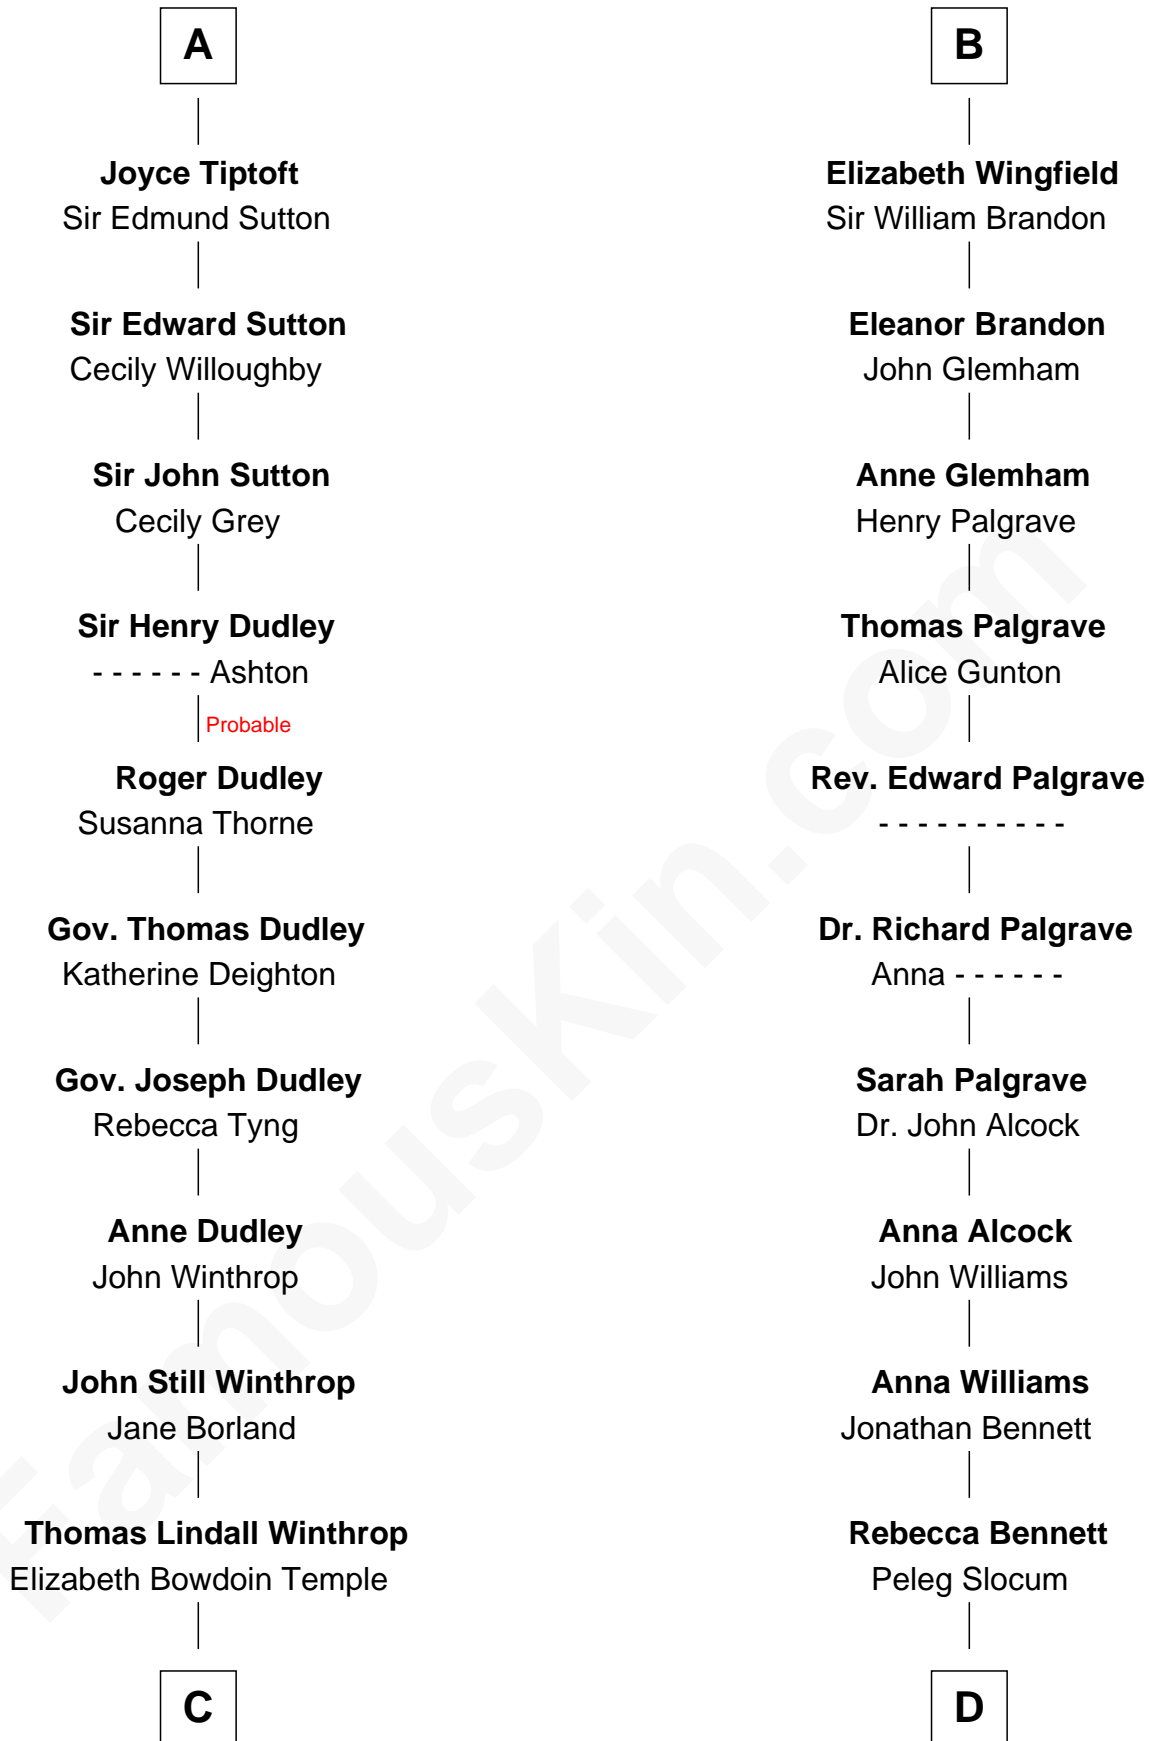

FamousKin.com Relationship Chart of

John Kerry

68th U.S. Secretary of State

21st cousin of

Henry Clay Folger

Founder of Folger Shakespeare Library and Chairman of Standard Oil

Isabelle of Angoulême

John, King of England

Eleanor of Provence

Edmund Plantagenet

Blanche of Artois

Henry Plantagenet

Maud de Chaworth

Eleanor Plantagenet

Richard Fitzalan

Sir Richard Fitzalan

Elizabeth de Bohun

Elizabeth Fitzalan

Sir Robert Goushill

Elizabeth Goushill

Sir Robert Wingfield

B

C

Robert Charles Winthrop
Elizabeth Cabot Blanchard

Robert Charles Winthrop
Elizabeth Mason

Margaret Tyndal Winthrop
James Grant Forbes

Rosemary Isabel Forbes
Richard John Kerry

John Kerry
68th U.S. Secretary of State

D

Peleg Slocum
Elizabeth Brown

Rebecca Slocum
George Folger