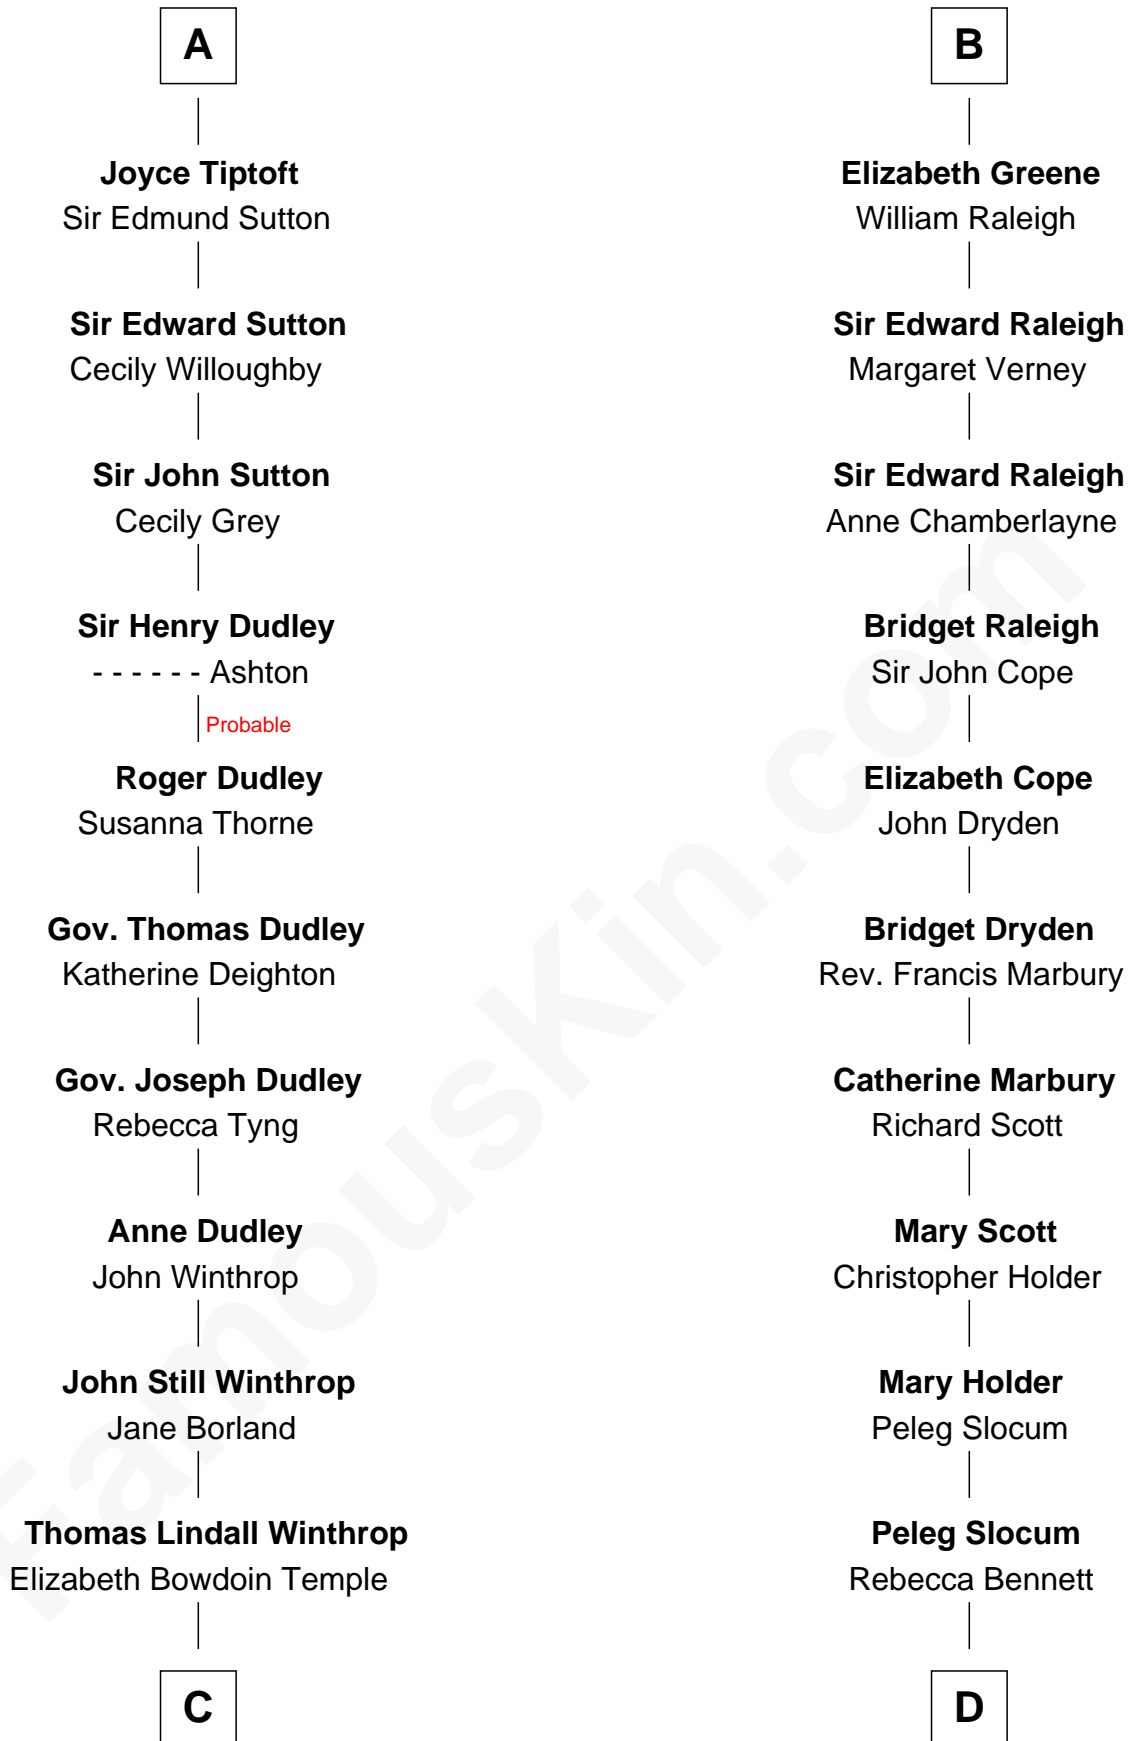

# FamousKin.com Relationship Chart of

**John Kerry**

68th U.S. Secretary of State

21st cousin of

**Henry Clay Folger**

Founder of Folger Shakespeare Library and Chairman of Standard Oil

**Sir John FitzGeoffrey**

Isabel le Bigod

**C**

**Robert Charles Winthrop**  
Elizabeth Cabot Blanchard

**Robert Charles Winthrop**  
Elizabeth Mason

**Margaret Tyndal Winthrop**  
James Grant Forbes

**Rosemary Isabel Forbes**  
Richard John Kerry

**John Kerry**  
*68th U.S. Secretary of State*

**D**

**Peleg Slocum**  
Elizabeth Brown

**Rebecca Slocum**  
George Folger

**Samuel Brown Folger**  
Nancy F. Hiller

**Henry Clay Folger**  
Eliza Jane Clark