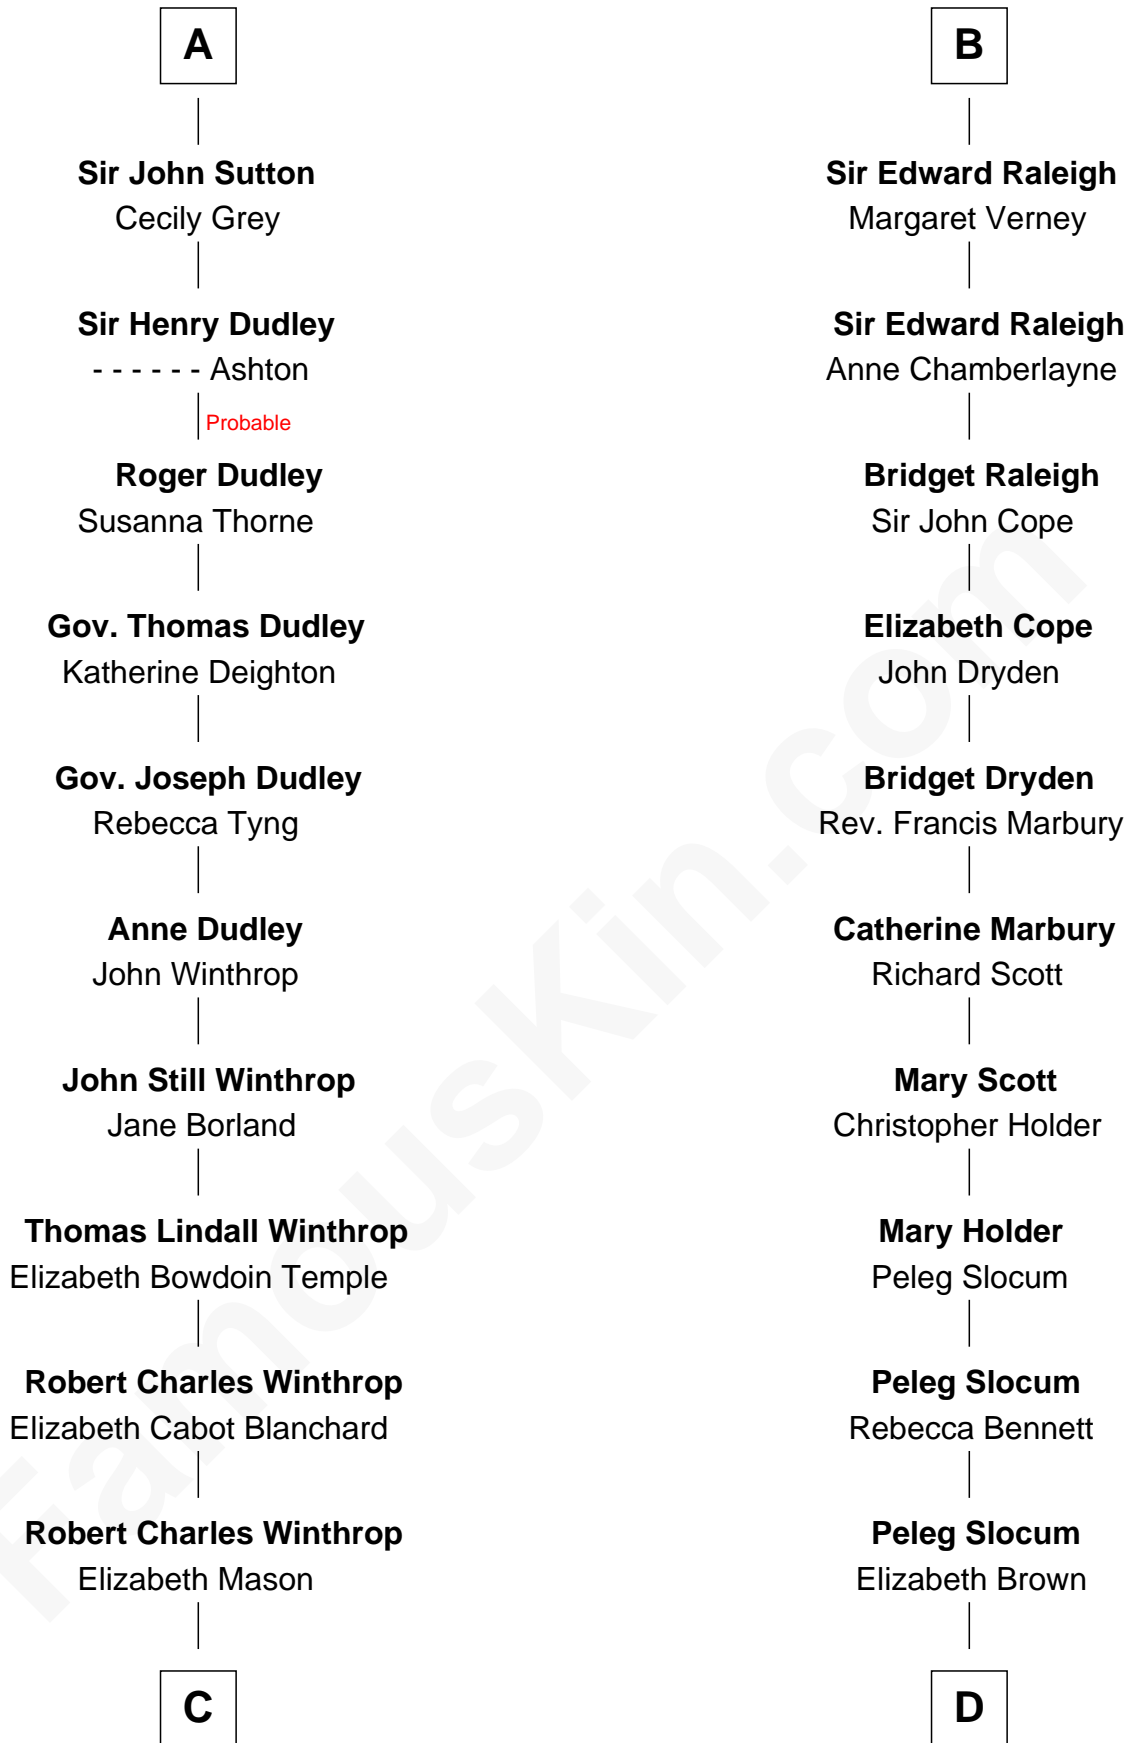

FamousKin.com Relationship Chart of

John Kerry

68th U.S. Secretary of State

19th cousin 1 time removed of

Henry Clay Folger

Founder of Folger Shakespeare Library and Chairman of Standard Oil

Sir Edmund Mortimer

Margaret de Fiennes

C

Margaret Tyndal Winthrop

James Grant Forbes

Rosemary Isabel Forbes

Richard John Kerry

John Kerry

68th U.S. Secretary of State

D

Rebecca Slocum

George Folger

Samuel Brown Folger

Nancy F. Hiller

Henry Clay Folger

Eliza Jane Clark

Henry Clay Folger