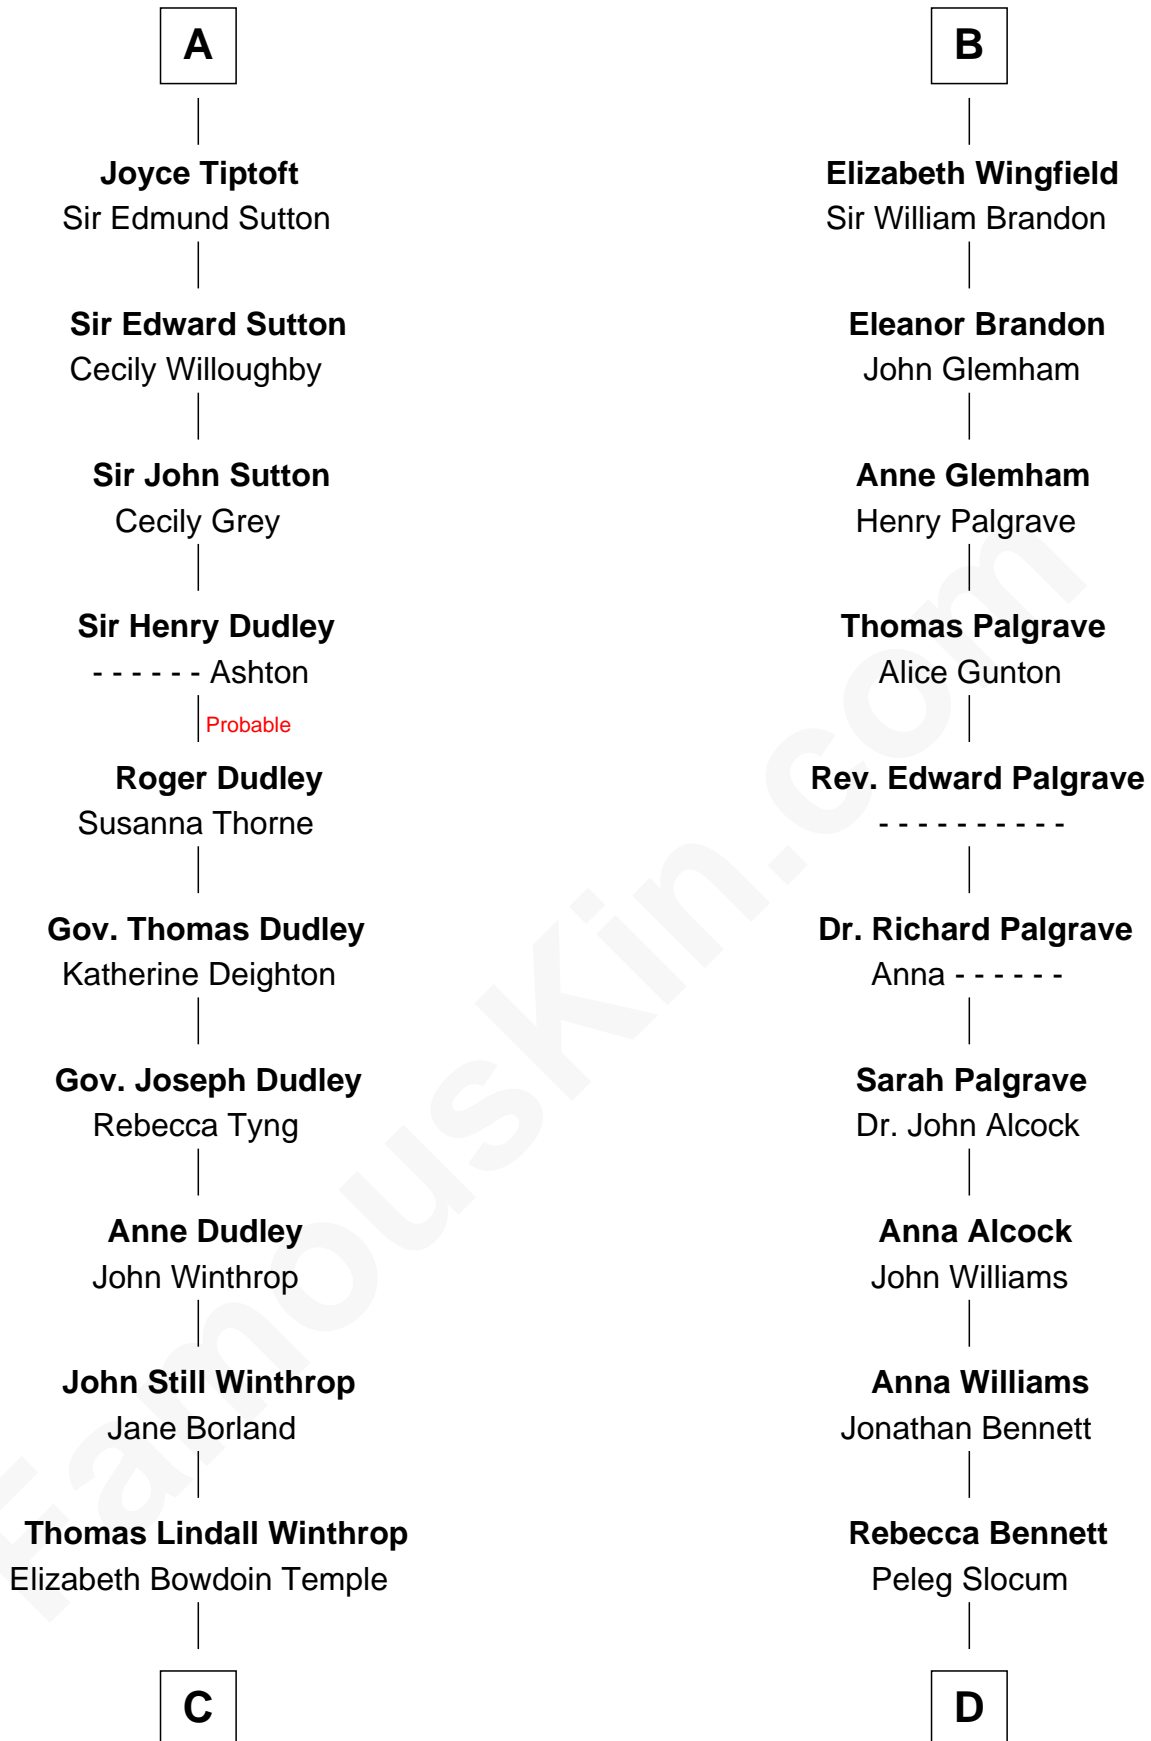

FamousKin.com Relationship Chart of

John Kerry

68th U.S. Secretary of State

21st cousin of

Henry Clay Folger

Founder of Folger Shakespeare Library and Chairman of Standard Oil

Henry II, Duke of Brabant

Marie of Hohenstaufen

Matilda of Brabant
Robert I, Count of Artois

Blanche of Artois
Edmund Plantagenet

Henry Plantagenet
Maud de Chaworth

Eleanor Plantagenet
Richard Fitzalan

Alice Fitzalan
Sir Thomas de Holand

Eleanor Holand
Edward Cherleton

Joyce Cherleton
Sir John Tiptoft

A

Matilda of Brabant
Robert I, Count of Artois

Blanche of Artois
Edmund Plantagenet

Henry Plantagenet
Maud de Chaworth

Eleanor Plantagenet
Richard Fitzalan

Sir Richard Fitzalan
Elizabeth de Bohun

Elizabeth Fitzalan
Sir Robert Goushill

Elizabeth Goushill
Sir Robert Wingfield

B

C

Robert Charles Winthrop
Elizabeth Cabot Blanchard

Robert Charles Winthrop
Elizabeth Mason

Margaret Tyndal Winthrop
James Grant Forbes