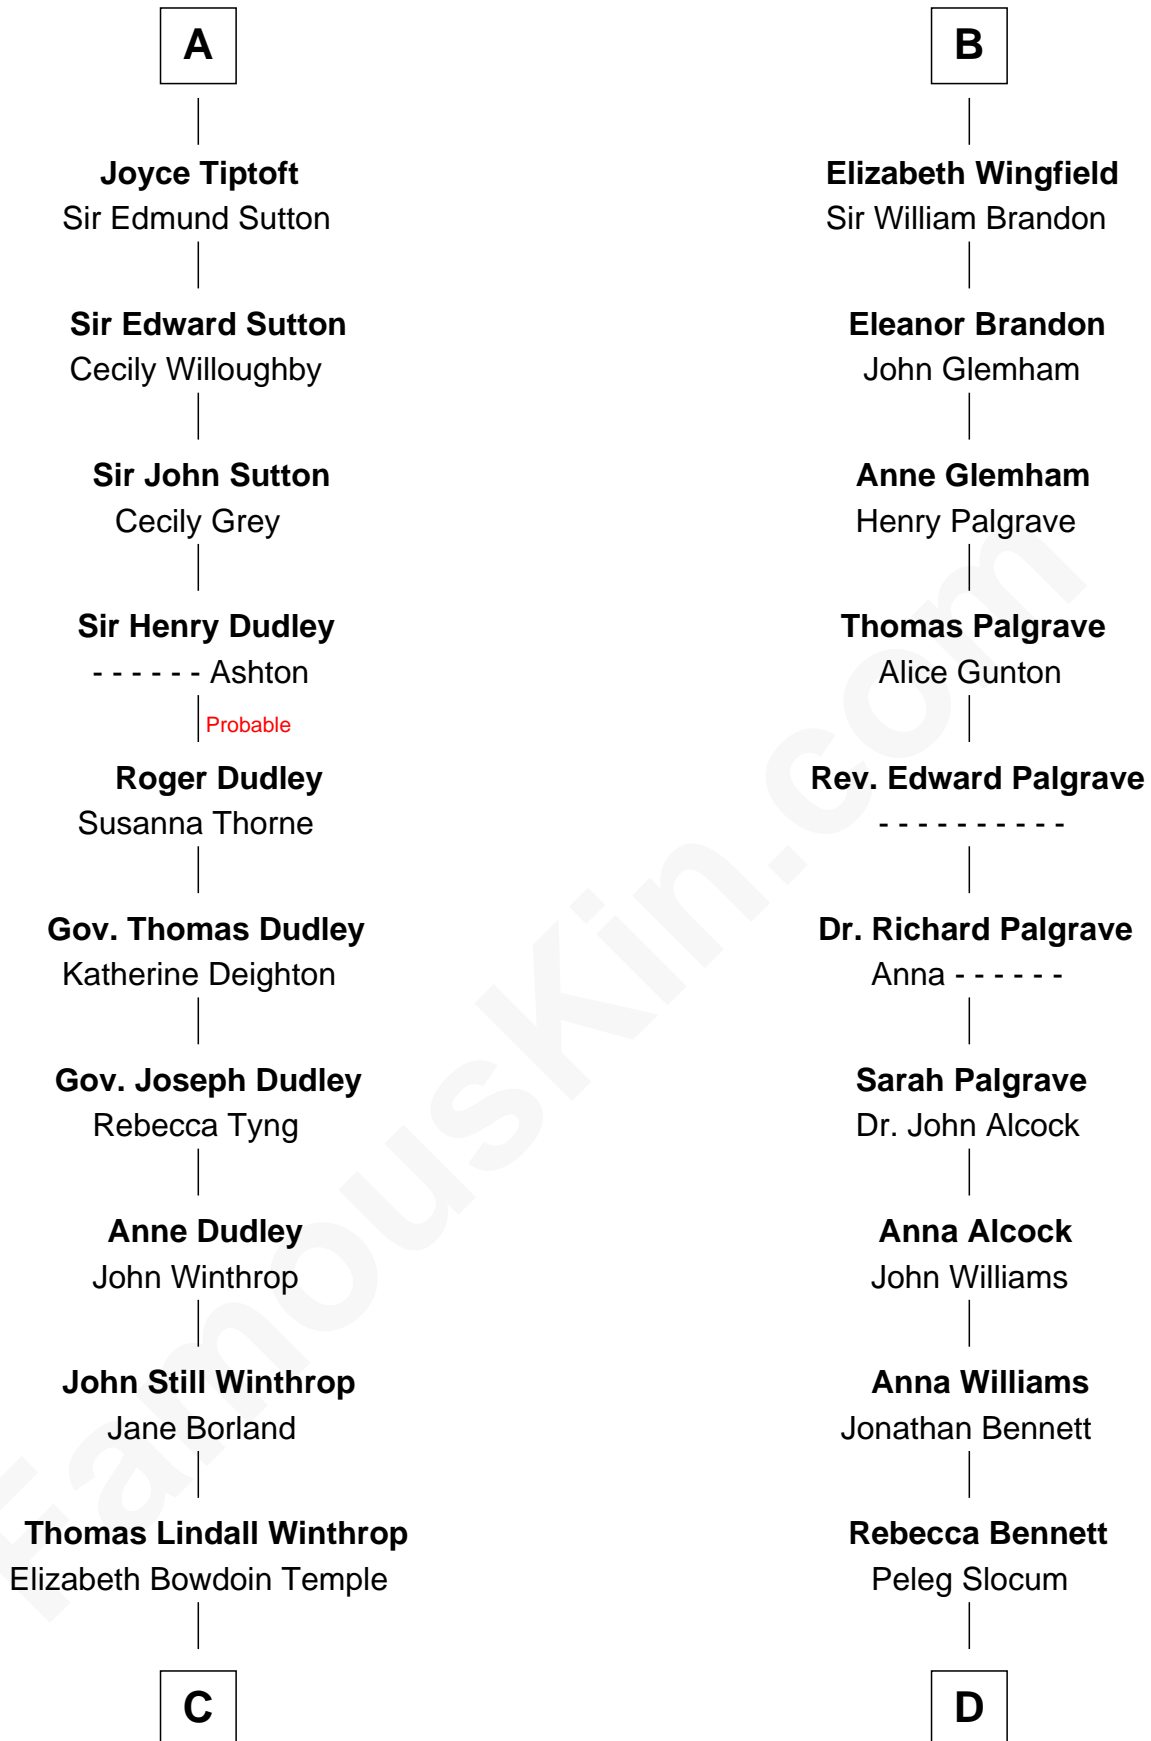

FamousKin.com Relationship Chart of

John Kerry

68th U.S. Secretary of State

21st cousin of

Henry Clay Folger

Founder of Folger Shakespeare Library and Chairman of Standard Oil

Ramon Berenguer IV of Provence

Beatrice of Savoy

Eleanor of Provence
Henry III, King of England

Edward I, King of England
Margaret of France

Edmund of Woodstock
Margaret Wake

Joan Plantagenet
Thomas Holand

Sir Thomas de Holand
Alice Fitzalan

Eleanor Holand
Edward Cherleton

Joyce Cherleton
Sir John Tiptoft

A

Eleanor of Provence
Henry III, King of England

Edmund Plantagenet
Blanche of Artois

Henry Plantagenet
Maud de Chaworth

Eleanor Plantagenet
Richard Fitzalan

Sir Richard Fitzalan
Elizabeth de Bohun

Elizabeth Fitzalan
Sir Robert Goushill

Elizabeth Goushill
Sir Robert Wingfield

B

C

Robert Charles Winthrop
Elizabeth Cabot Blanchard

Robert Charles Winthrop
Elizabeth Mason