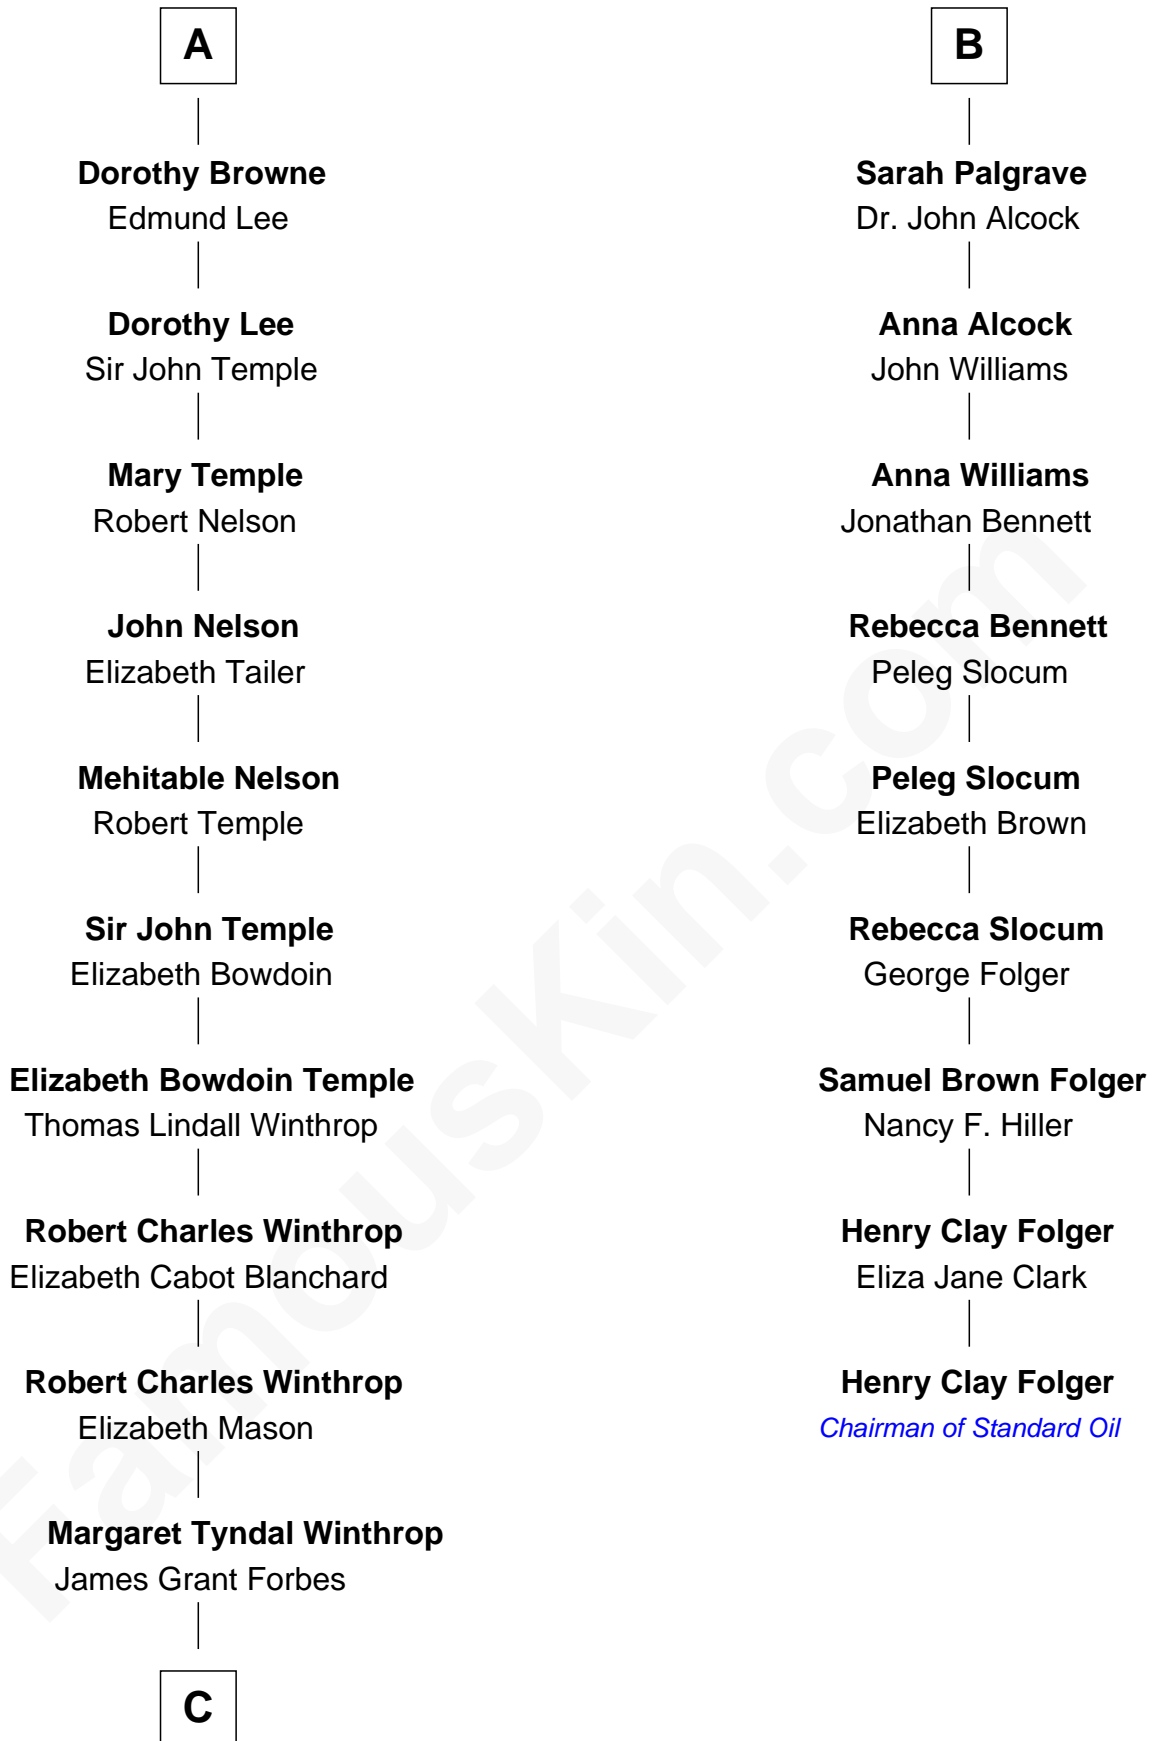

FamousKin.com Relationship Chart of

John Kerry

68th U.S. Secretary of State

15th cousin 3 times removed of

Henry Clay Folger

Founder of Folger Shakespeare Library and Chairman of Standard Oil

Sir Robert Goushill

Elizabeth Fitzalan

Joan Goushill
Sir Thomas Stanley

Thomas Stanley
Eleanor Neville

George Stanley
Joan le Strange

Sir Thomas Stanley
Anne Hastings

Margaret Stanley
Robert Radcliffe

Jane Radcliffe
Anthony Browne

Anthony Browne
Mary Dormer

A

Elizabeth Goushill
Sir Robert Wingfield

Elizabeth Wingfield
Sir William Brandon

Eleanor Brandon
John Glemham

Anne Glemham
Henry Palgrave

Thomas Palgrave
Alice Gunton

Rev. Edward Palgrave

Dr. Richard Palgrave
Anna -----

B

C

—
Rosemary Isabel Forbes

Richard John Kerry

—
John Kerry

68th U.S. Secretary of State

FamousKin.com