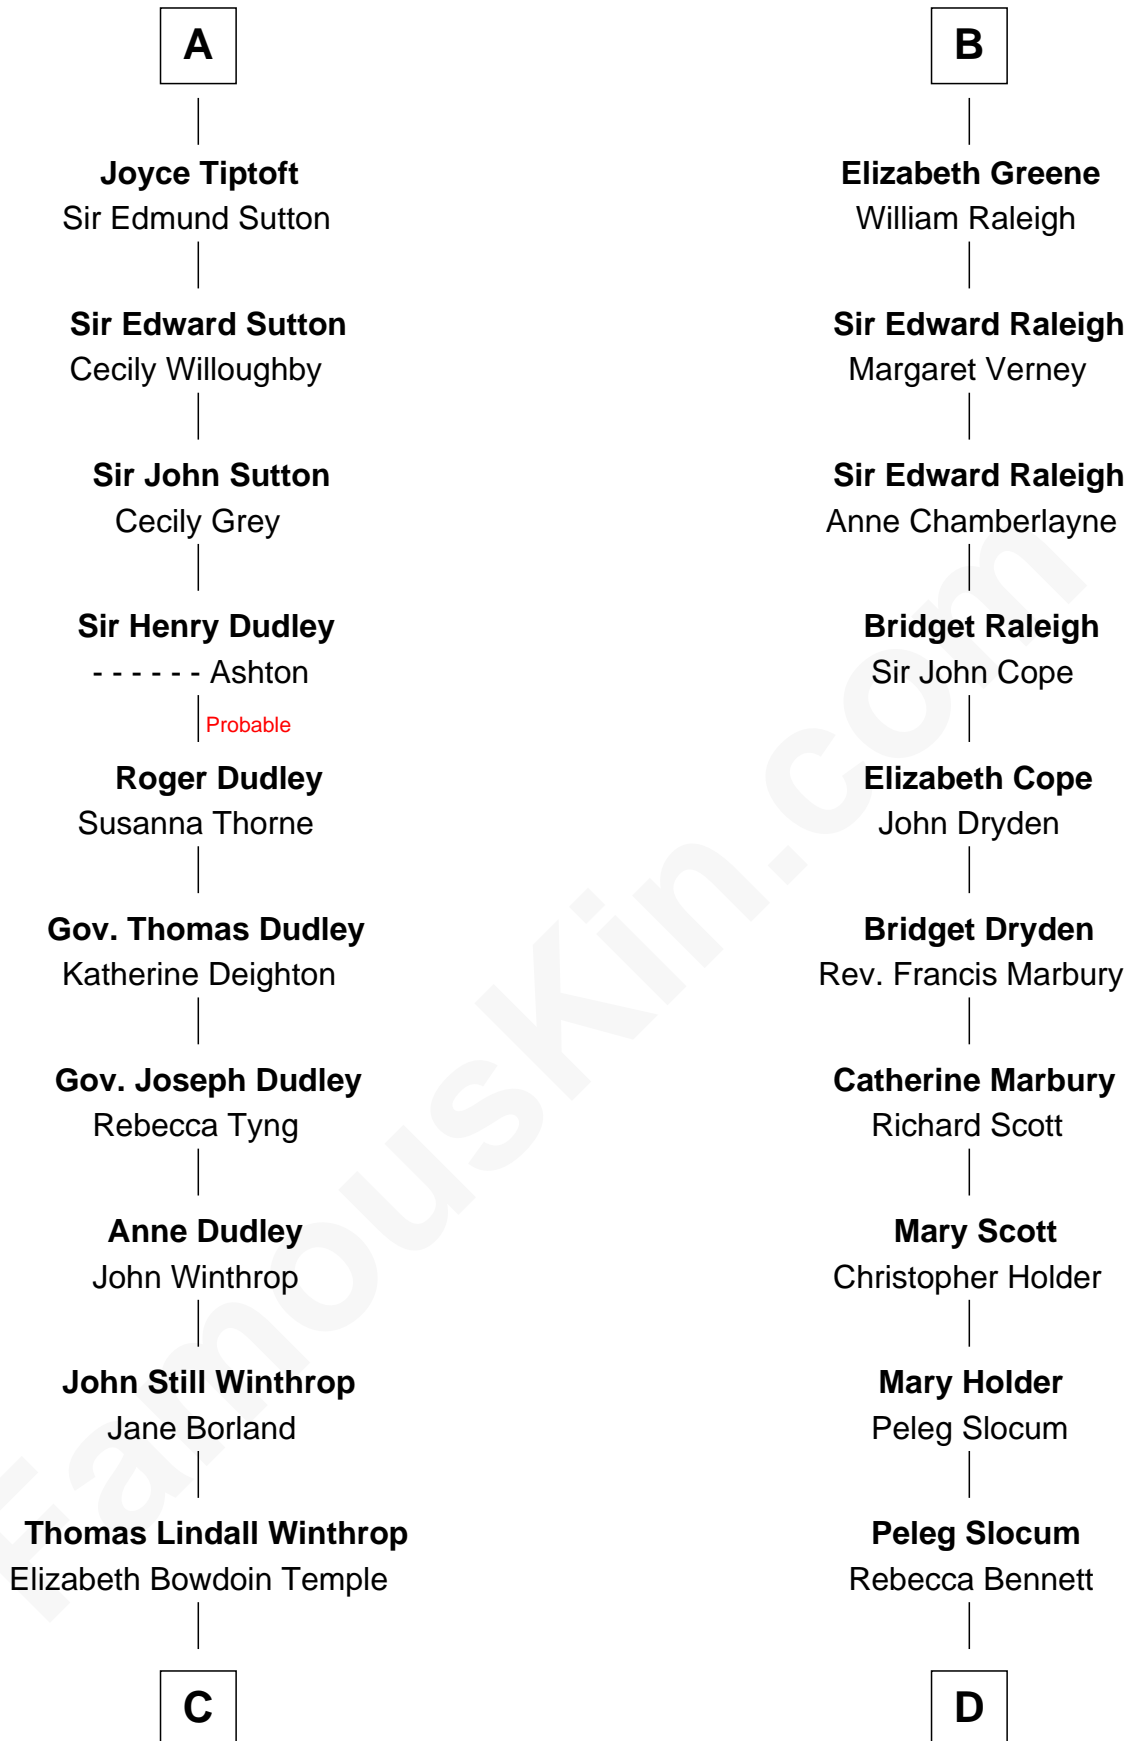

FamousKin.com Relationship Chart of

John Kerry

68th U.S. Secretary of State

21st cousin of

Henry Clay Folger

Founder of Folger Shakespeare Library and Chairman of Standard Oil

Sir Roger de Mortimer

Maud de Brewes

C

Robert Charles Winthrop
Elizabeth Cabot Blanchard

Robert Charles Winthrop
Elizabeth Mason

Margaret Tyndal Winthrop
James Grant Forbes

Rosemary Isabel Forbes
Richard John Kerry

John Kerry
68th U.S. Secretary of State

D

Peleg Slocum
Elizabeth Brown

Rebecca Slocum
George Folger

Samuel Brown Folger
Nancy F. Hiller

Henry Clay Folger
Eliza Jane Clark

Henry Clay Folger
Chairman of Standard Oil

FamousKin.com