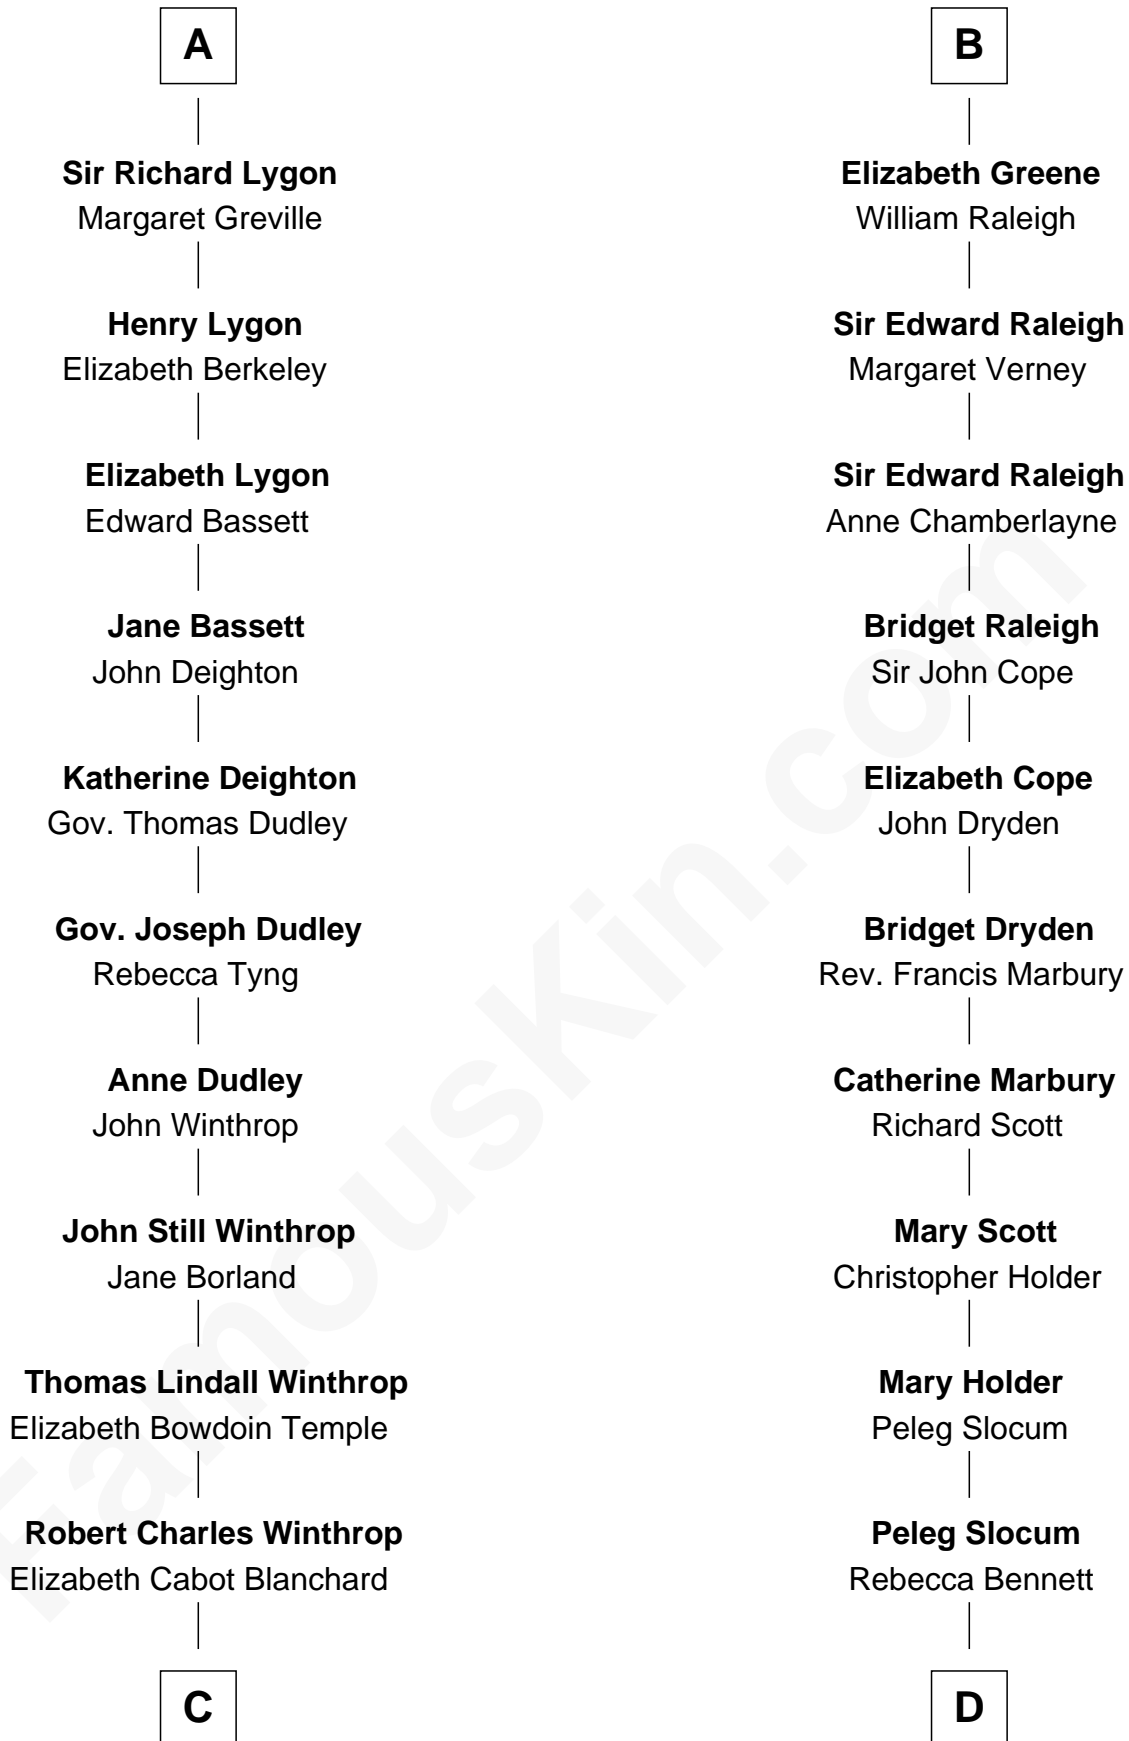

# FamousKin.com Relationship Chart of

**John Kerry**

68th U.S. Secretary of State

20th cousin 1 time removed of

**Henry Clay Folger**

Founder of Folger Shakespeare Library and Chairman of Standard Oil

**C**

**Robert Charles Winthrop**

Elizabeth Mason

**Margaret Tyndal Winthrop**

James Grant Forbes

**Rosemary Isabel Forbes**

Richard John Kerry

**John Kerry**

*68th U.S. Secretary of State*

**D**

**Peleg Slocum**

Elizabeth Brown

**Rebecca Slocum**

George Folger

**Samuel Brown Folger**

Nancy F. Hiller

**Henry Clay Folger**

Eliza Jane Clark

**Henry Clay Folger**

*Chairman of Standard Oil*