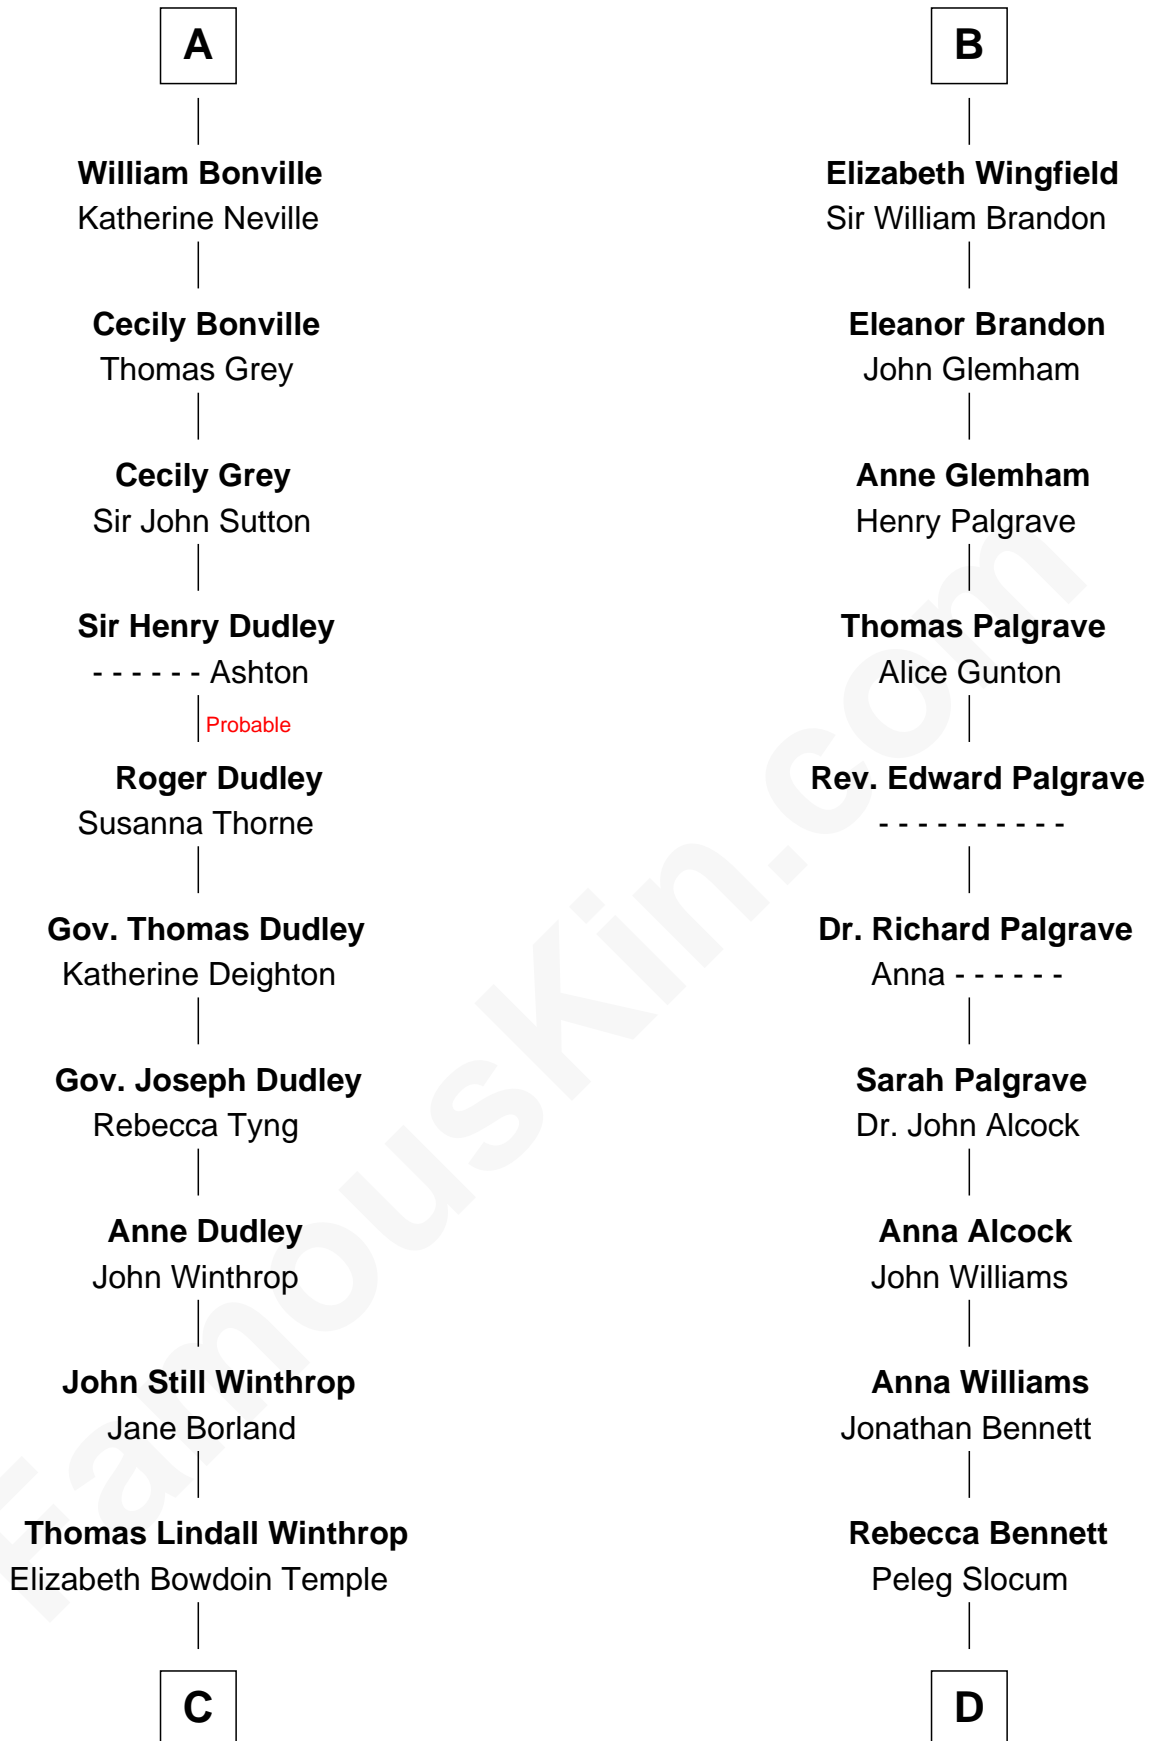

# FamousKin.com Relationship Chart of

**John Kerry**

*68th U.S. Secretary of State*

20th cousin 1 time removed of

**J. A. Folger**

*Founder of Folger Coffee Company*

**Sir Humphrey de Bohun**

Maud of Eu

**C**

**Robert Charles Winthrop**  
Elizabeth Cabot Blanchard

**Robert Charles Winthrop**  
Elizabeth Mason

**Margaret Tyndal Winthrop**  
James Grant Forbes

**Rosemary Isabel Forbes**  
Richard John Kerry