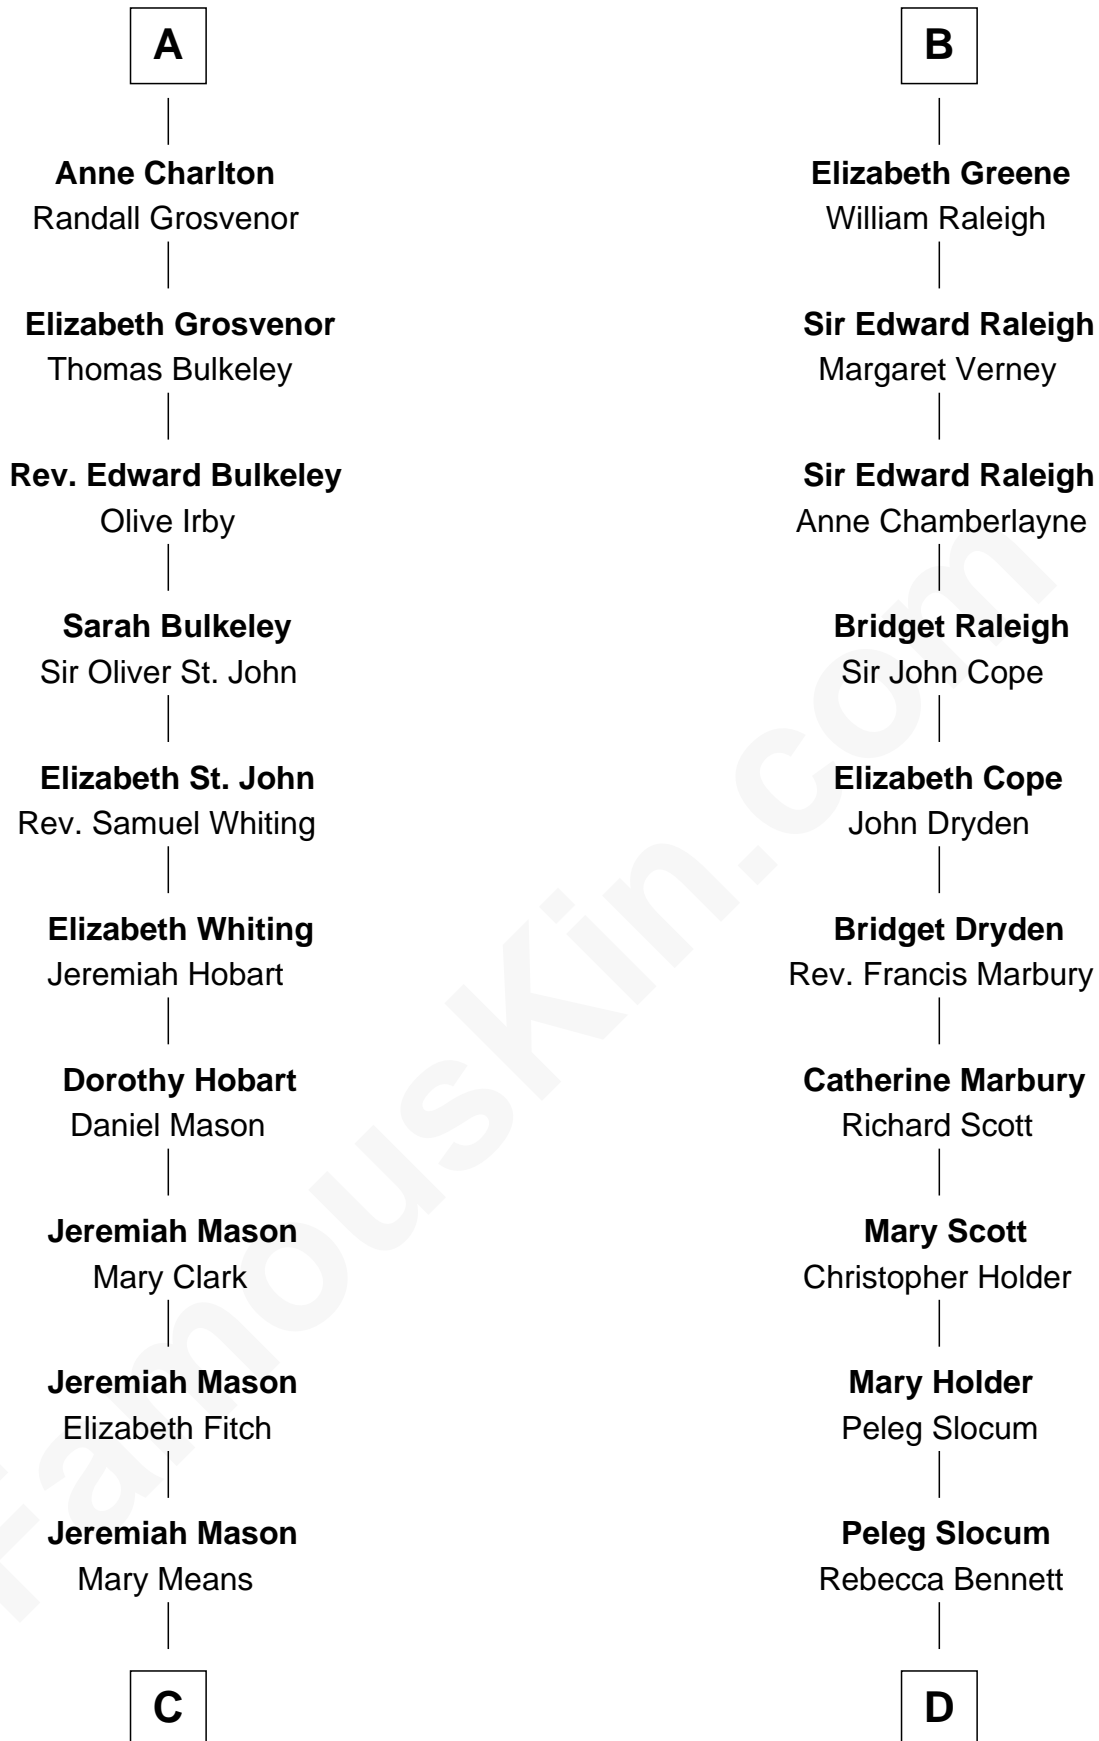

## Relationship Chart of

### John Kerry

68th U.S. Secretary of State

20th cousin 1 time removed of

### J. A. Folger

Founder of Folger Coffee Company

**C**

**Robert Means Mason**  
Sarah Ellen Francis

**Elizabeth Mason**  
Robert Charles Winthrop

**Margaret Tyndal Winthrop**  
James Grant Forbes

**Rosemary Isabel Forbes**  
Richard John Kerry