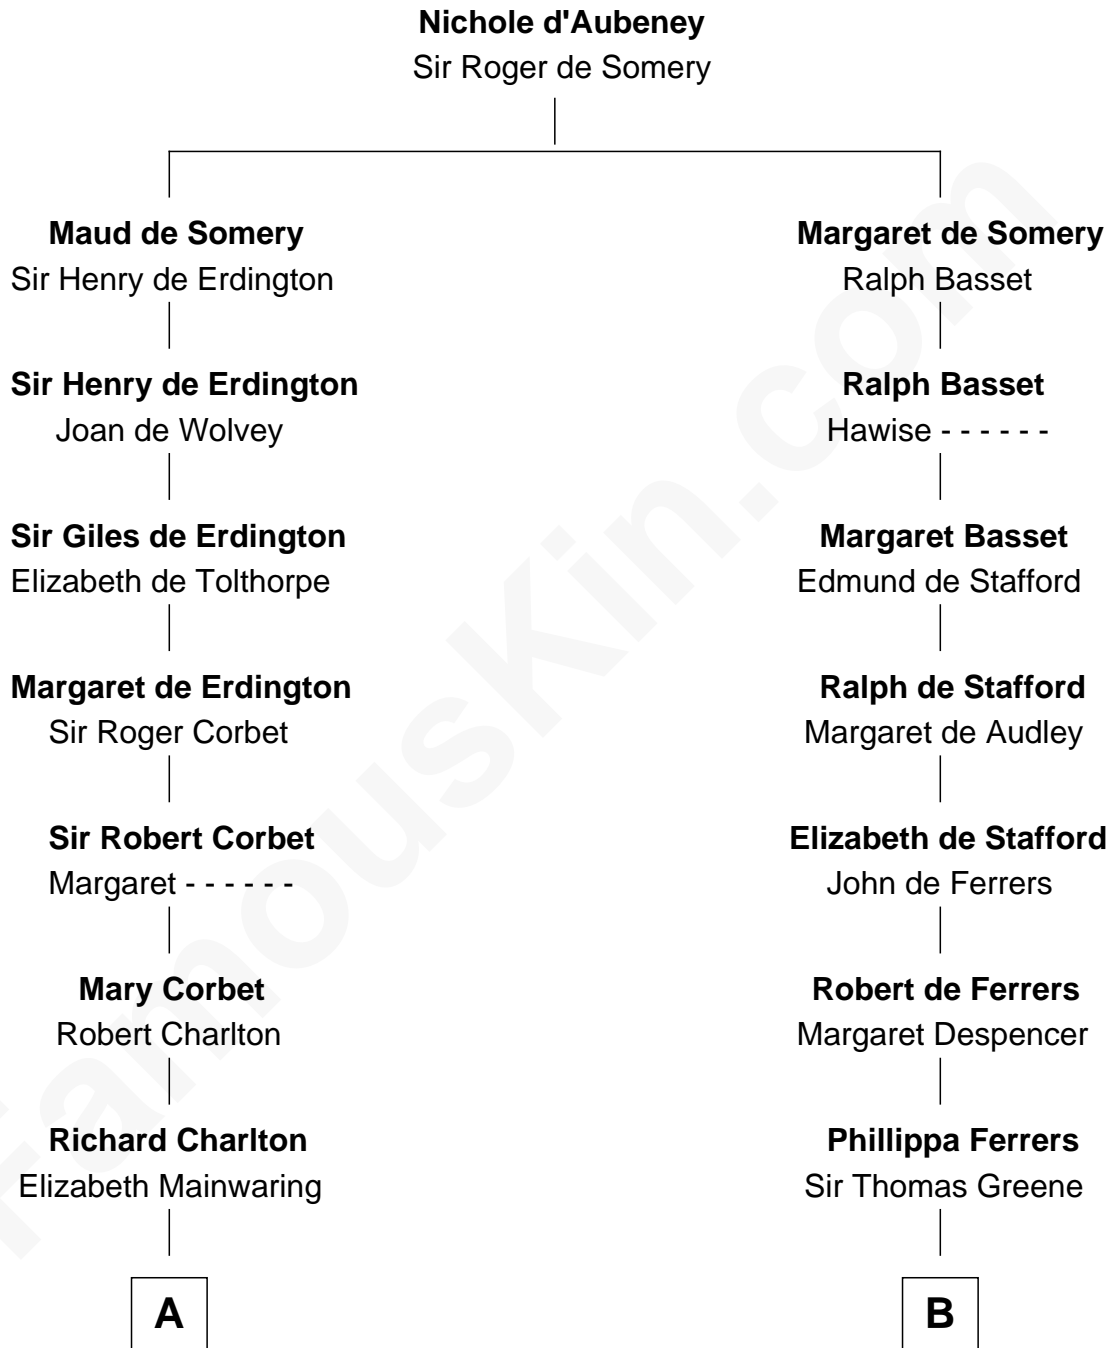

FamousKin.com

Relationship Chart of

John Kerry

68th U.S. Secretary of State

20th cousin 1 time removed of

J. A. Folger

Founder of Folger Coffee Company