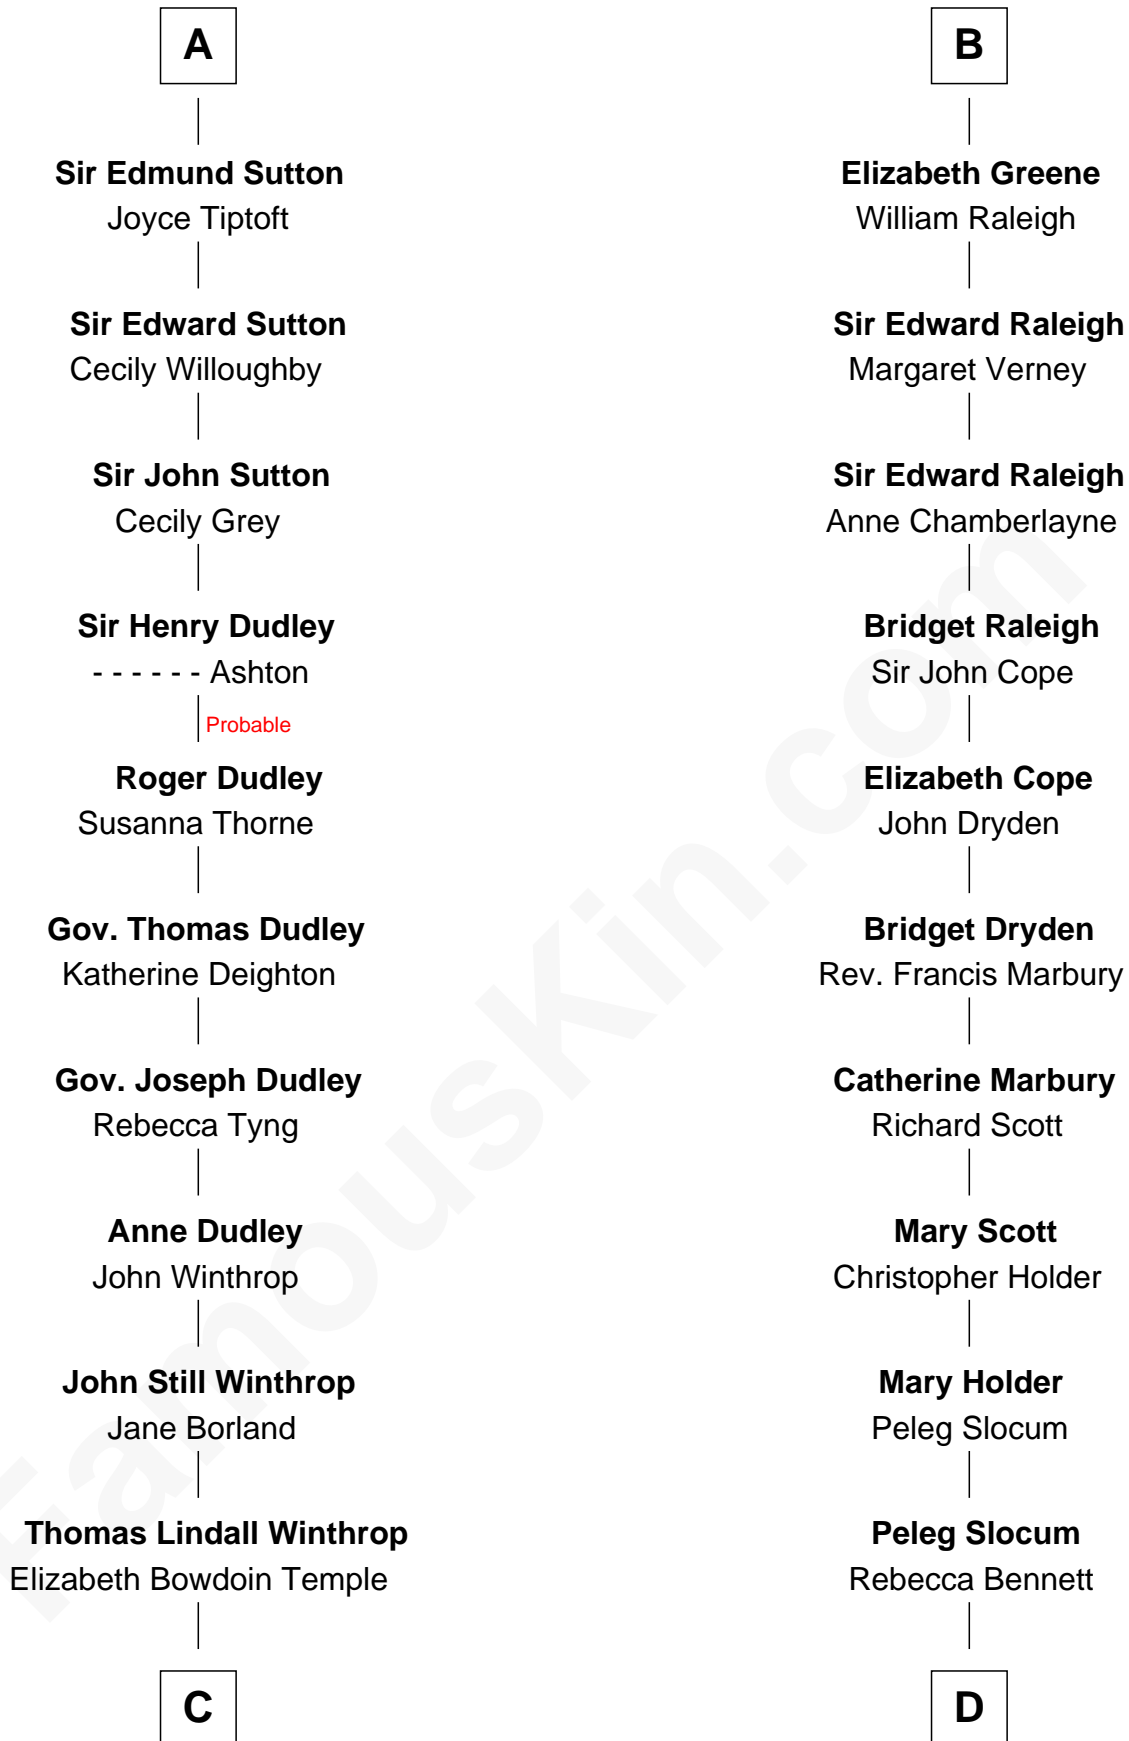

FamousKin.com

Relationship Chart of

John Kerry

68th U.S. Secretary of State

20th cousin 1 time removed of

J. A. Folger

Founder of Folger Coffee Company

Sir Roger de Somery

C

Robert Charles Winthrop
Elizabeth Cabot Blanchard

Robert Charles Winthrop
Elizabeth Mason

Margaret Tyndal Winthrop
James Grant Forbes

Rosemary Isabel Forbes
Richard John Kerry

John Kerry
68th U.S. Secretary of State