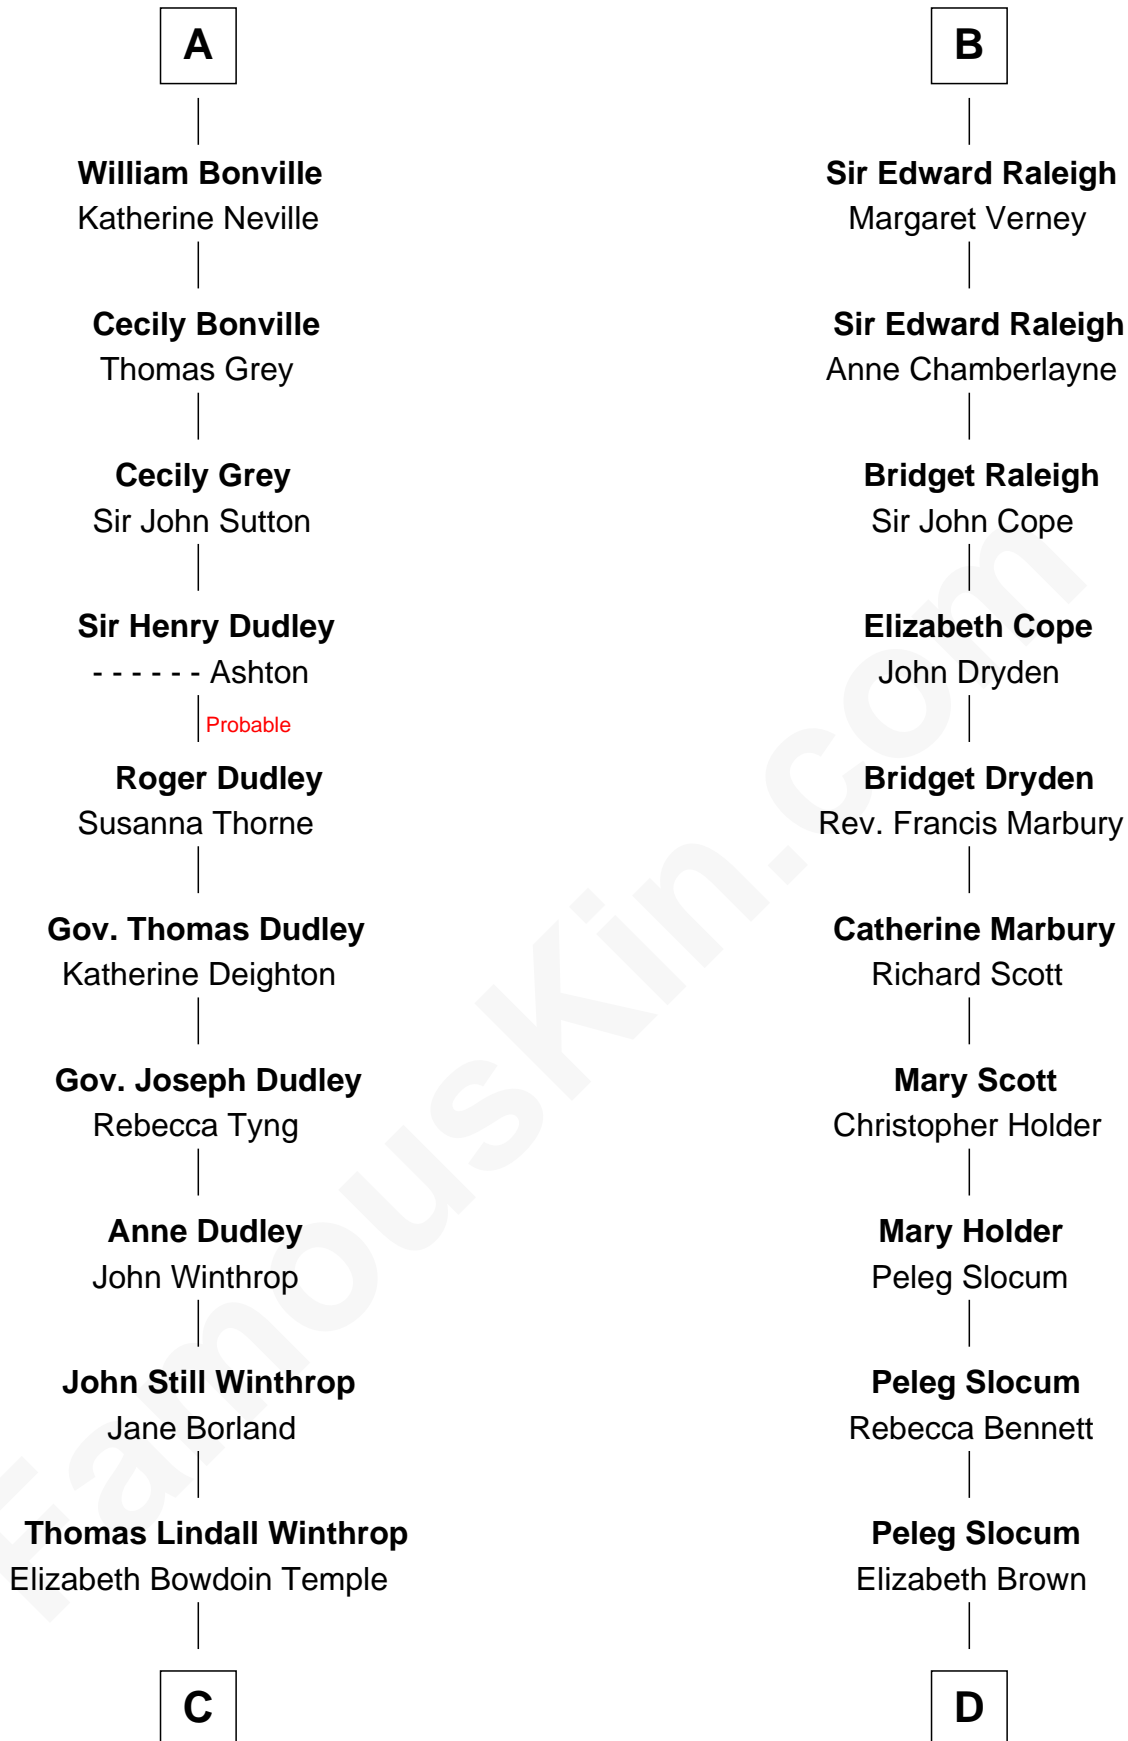

FamousKin.com Relationship Chart of

John Kerry

68th U.S. Secretary of State

19th cousin 2 times removed of

J. A. Folger

Founder of Folger Coffee Company

C

Robert Charles Winthrop
Elizabeth Cabot Blanchard

Robert Charles Winthrop
Elizabeth Mason

Margaret Tyndal Winthrop
James Grant Forbes

Rosemary Isabel Forbes
Richard John Kerry

John Kerry
68th U.S. Secretary of State

D

Rebecca Slocum
George Folger

Samuel Brown Folger
Nancy F. Hiller