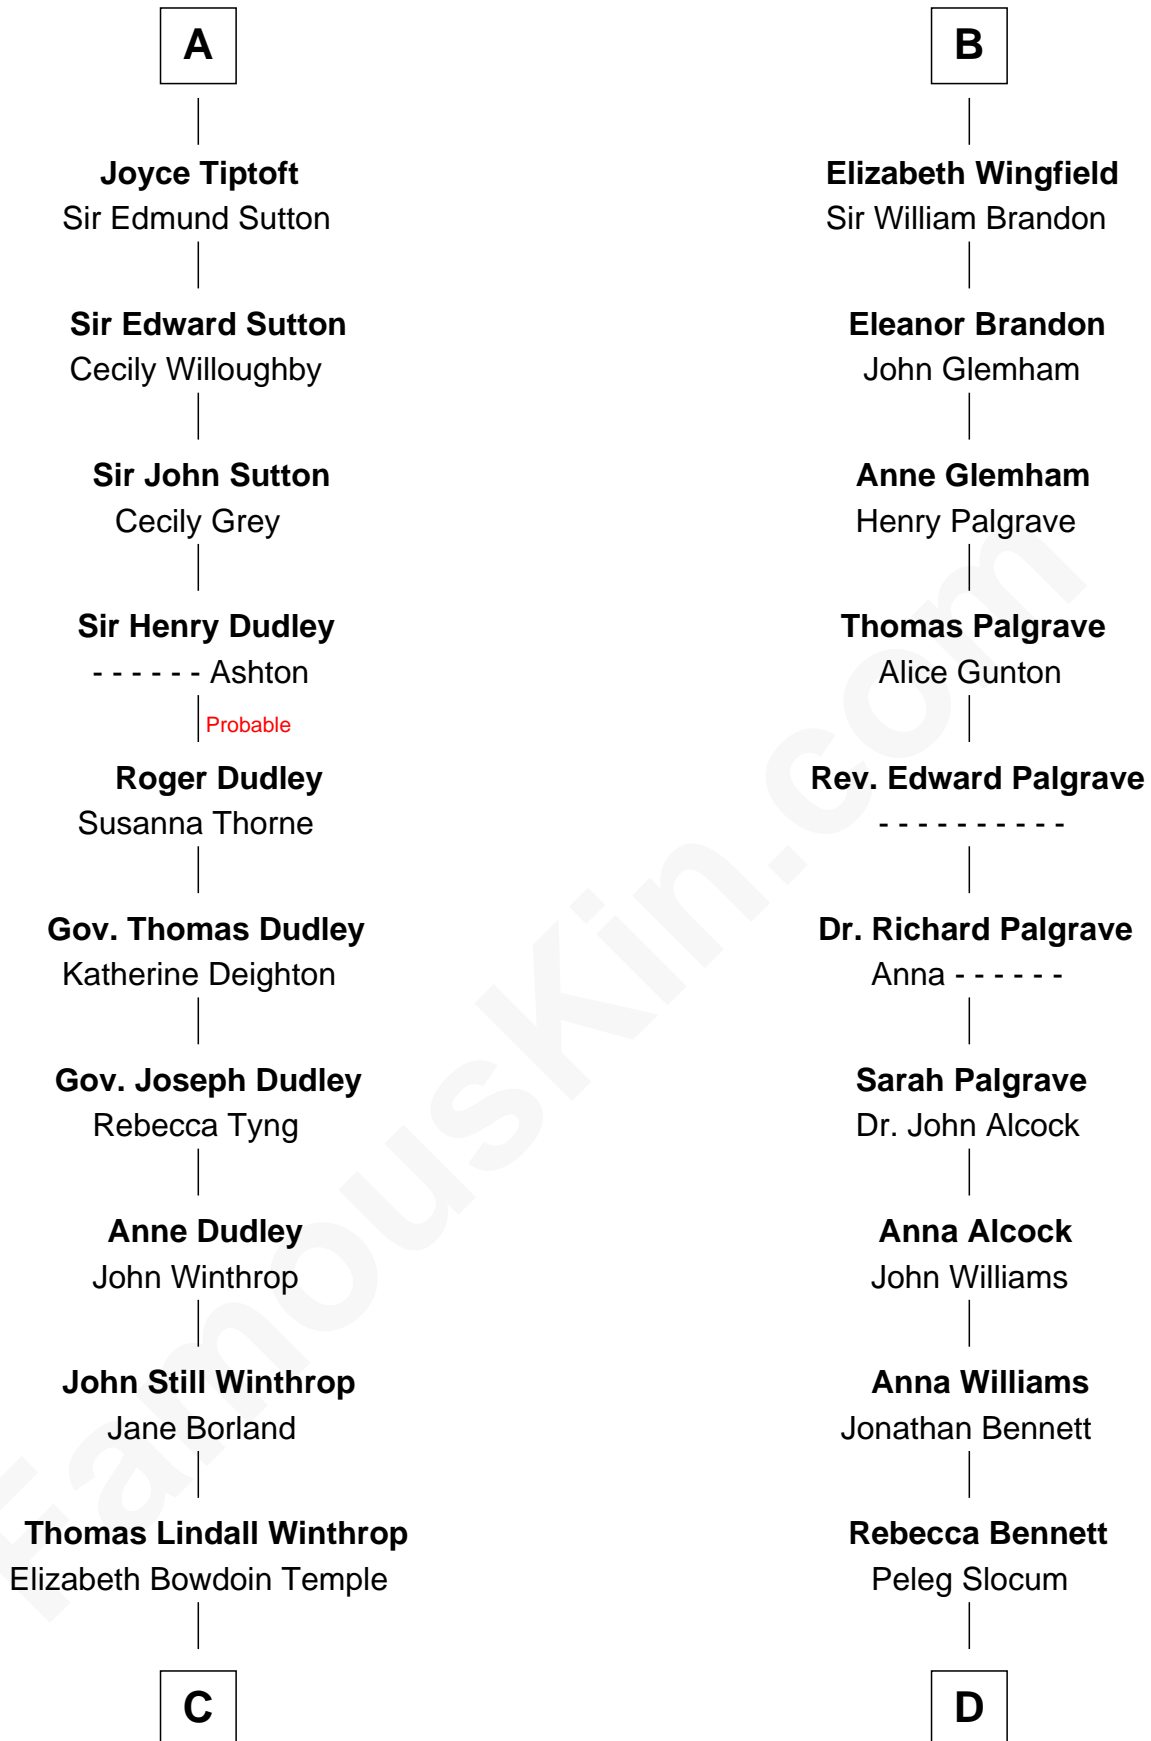

FamousKin.com

Relationship Chart of

John Kerry

68th U.S. Secretary of State

20th cousin 1 time removed of

J. A. Folger

Founder of Folger Coffee Company

C

Robert Charles Winthrop
Elizabeth Cabot Blanchard

Robert Charles Winthrop
Elizabeth Mason

Margaret Tyndal Winthrop
James Grant Forbes

Rosemary Isabel Forbes
Richard John Kerry

John Kerry
68th U.S. Secretary of State