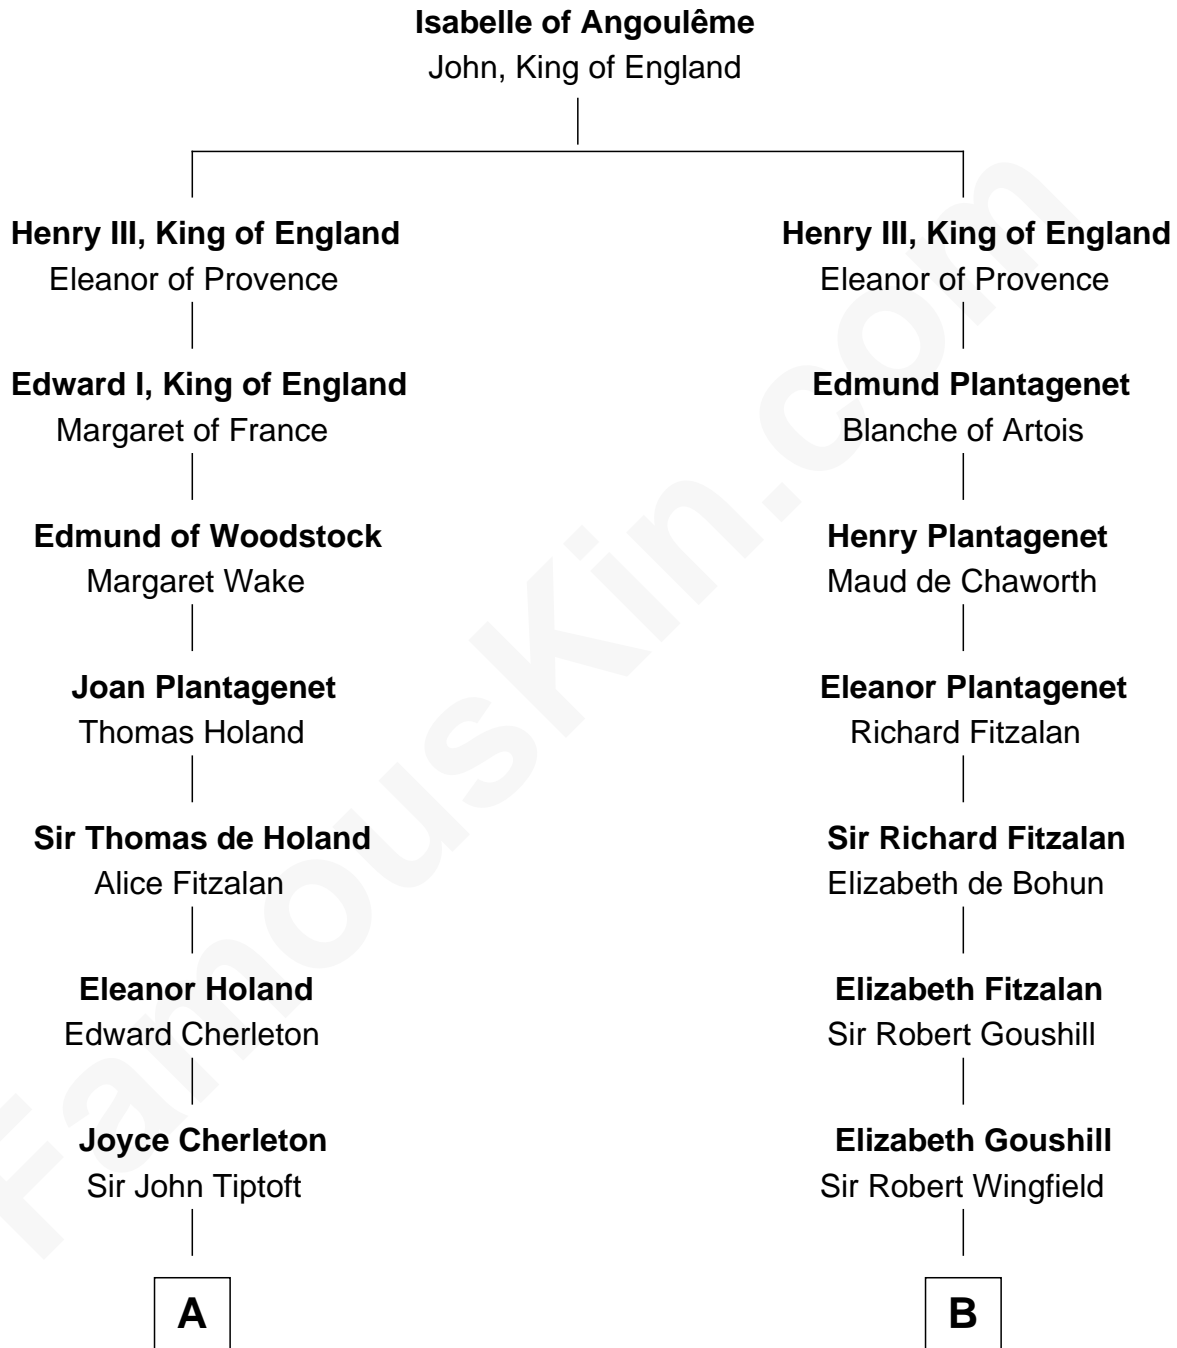

FamousKin.com

Relationship Chart of

John Kerry

68th U.S. Secretary of State

20th cousin 1 time removed of

J. A. Folger

Founder of Folger Coffee Company

C

Robert Charles Winthrop
Elizabeth Cabot Blanchard

Robert Charles Winthrop
Elizabeth Mason

Margaret Tyndal Winthrop
James Grant Forbes

Rosemary Isabel Forbes
Richard John Kerry

John Kerry
68th U.S. Secretary of State