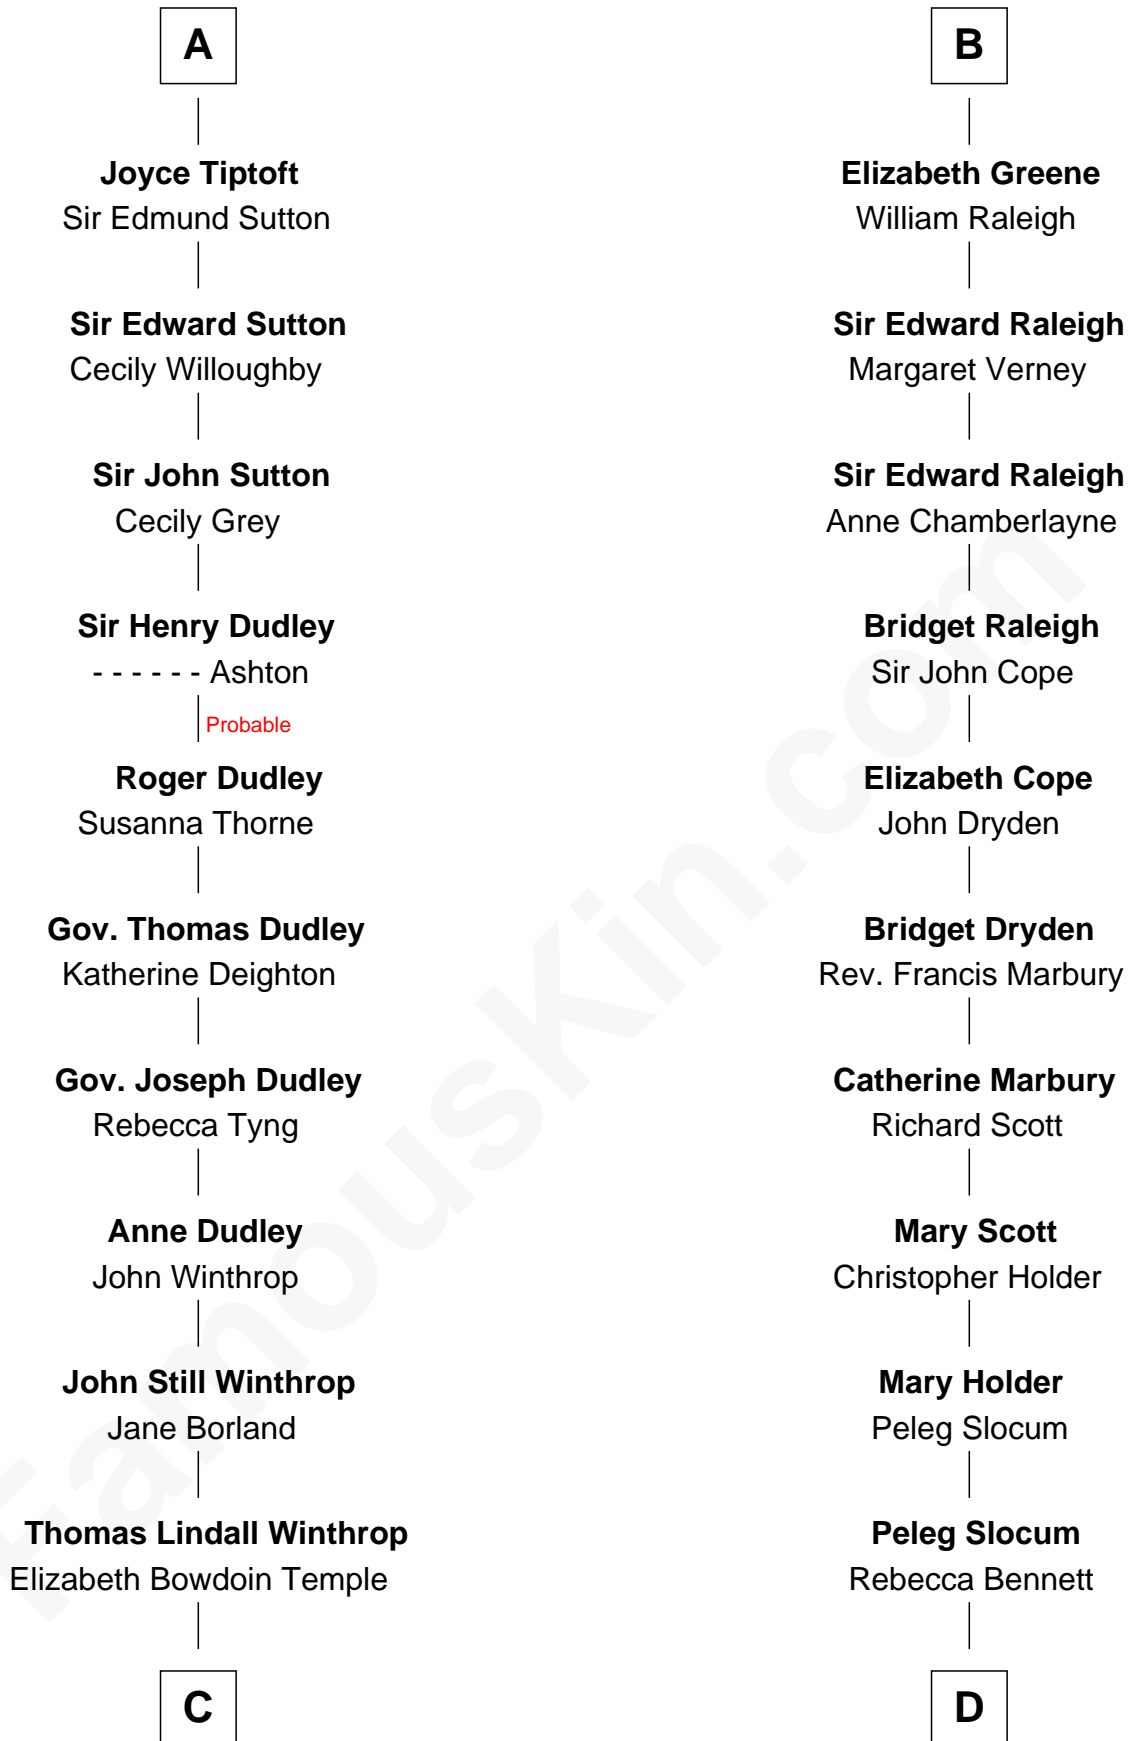

## Relationship Chart of

### John Kerry

68th U.S. Secretary of State

20th cousin 1 time removed of

### J. A. Folger

Founder of Folger Coffee Company

**Sir John FitzGeoffrey**

Isabel le Bigod

**C**

**Robert Charles Winthrop**  
Elizabeth Cabot Blanchard

**Robert Charles Winthrop**  
Elizabeth Mason

**Margaret Tyndal Winthrop**  
James Grant Forbes

**Rosemary Isabel Forbes**  
Richard John Kerry

**John Kerry**  
*68th U.S. Secretary of State*

**D**

**Peleg Slocum**  
Elizabeth Brown

**Rebecca Slocum**  
George Folger

**Samuel Brown Folger**  
Nancy F. Hiller