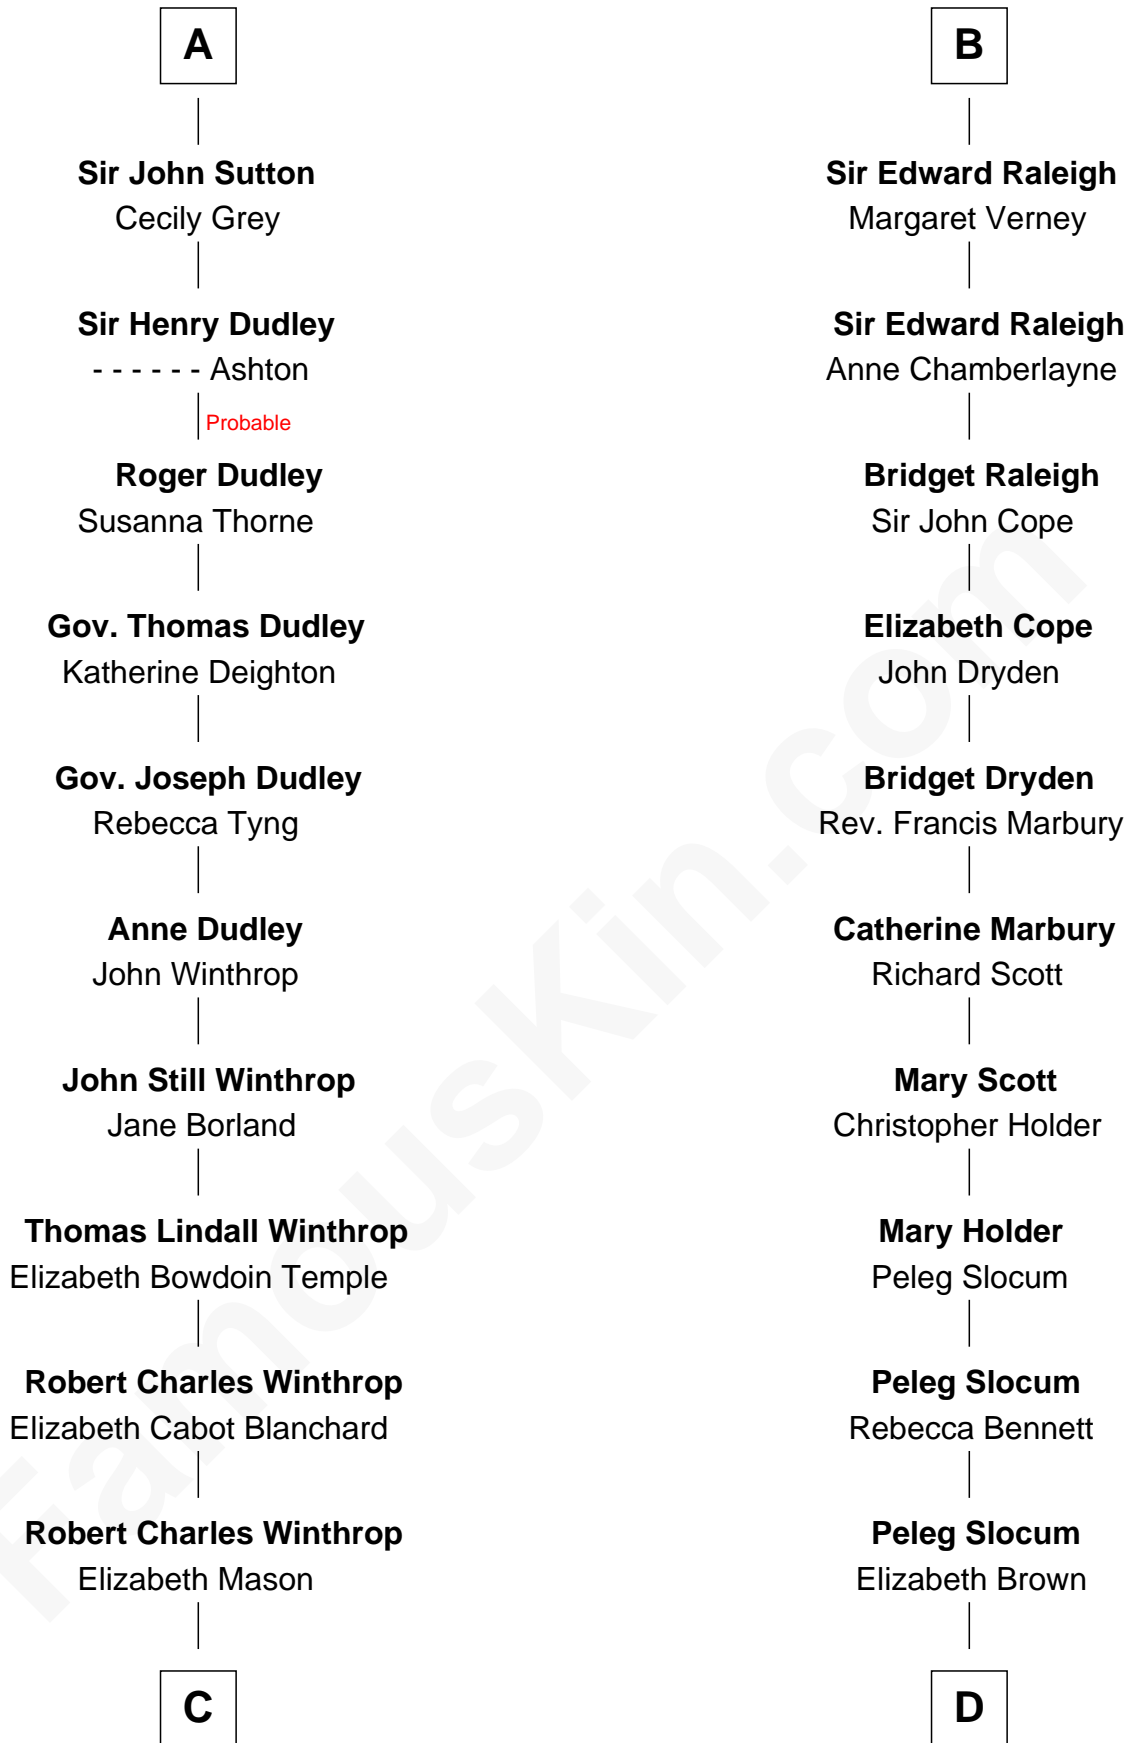

FamousKin.com Relationship Chart of

John Kerry

68th U.S. Secretary of State

19th cousin of

J. A. Folger

Founder of Folger Coffee Company

Sir Edmund Mortimer

Margaret de Fiennes

C

Margaret Tyndal Winthrop

James Grant Forbes

Rosemary Isabel Forbes

Richard John Kerry

John Kerry

68th U.S. Secretary of State

D