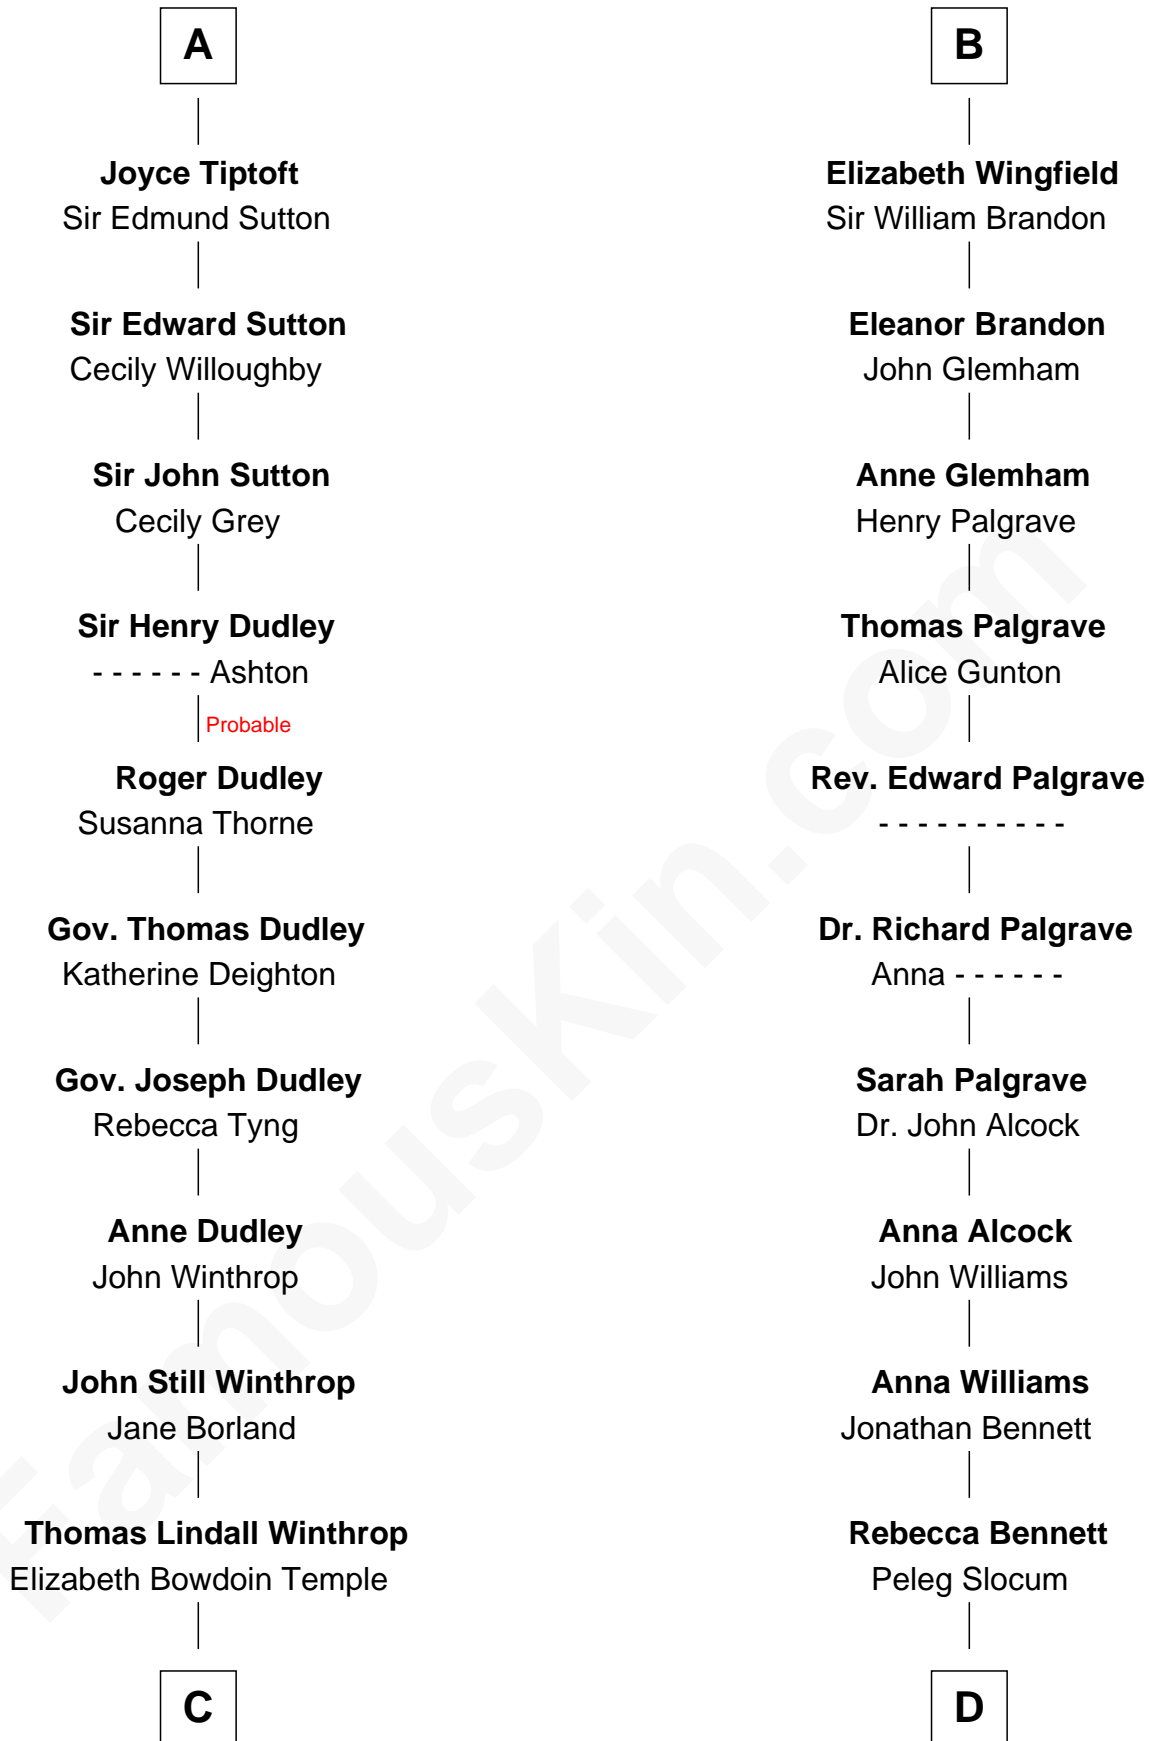

FamousKin.com

Relationship Chart of

John Kerry

68th U.S. Secretary of State

20th cousin 1 time removed of

J. A. Folger

Founder of Folger Coffee Company

Henry II, Duke of Brabant
Marie of Hohenstaufen

Matilda of Brabant
Robert I, Count of Artois

Blanche of Artois
Edmund Plantagenet

Henry Plantagenet
Maud de Chaworth

Eleanor Plantagenet
Richard Fitzalan

Alice Fitzalan
Sir Thomas de Holand

Eleanor Holand
Edward Cherleton

Joyce Cherleton
Sir John Tiptoft

A

Matilda of Brabant
Robert I, Count of Artois

Blanche of Artois
Edmund Plantagenet

Henry Plantagenet
Maud de Chaworth

Eleanor Plantagenet
Richard Fitzalan

Sir Richard Fitzalan
Elizabeth de Bohun

Elizabeth Fitzalan
Sir Robert Goushill

Elizabeth Goushill
Sir Robert Wingfield

B

C

Robert Charles Winthrop
Elizabeth Cabot Blanchard

Robert Charles Winthrop
Elizabeth Mason

Margaret Tyndal Winthrop
James Grant Forbes