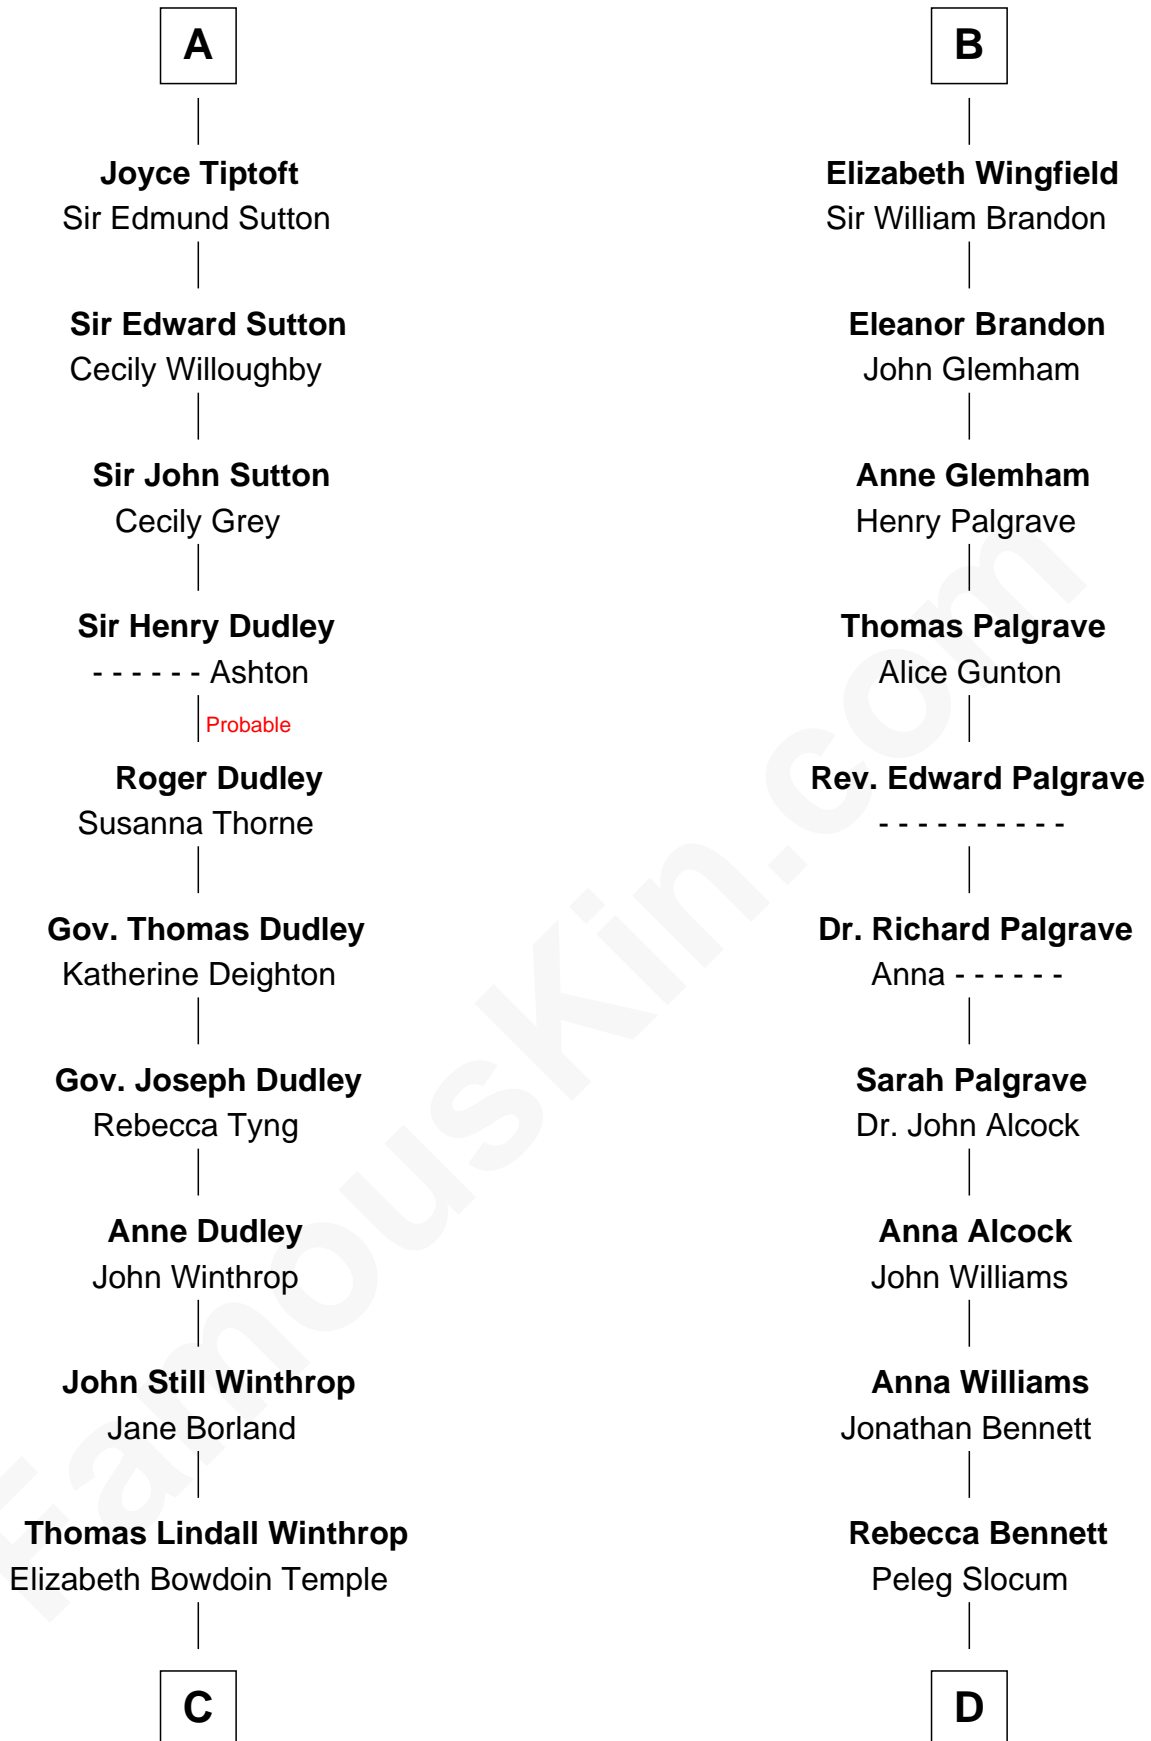

FamousKin.com

Relationship Chart of

John Kerry

68th U.S. Secretary of State

20th cousin 1 time removed of

J. A. Folger

Founder of Folger Coffee Company

Ramon Berenguer IV of Provence

Beatrice of Savoy

C

Robert Charles Winthrop
Elizabeth Cabot Blanchard

Robert Charles Winthrop
Elizabeth Mason

Margaret Tyndal Winthrop
James Grant Forbes

Rosemary Isabel Forbes
Richard John Kerry

John Kerry
68th U.S. Secretary of State