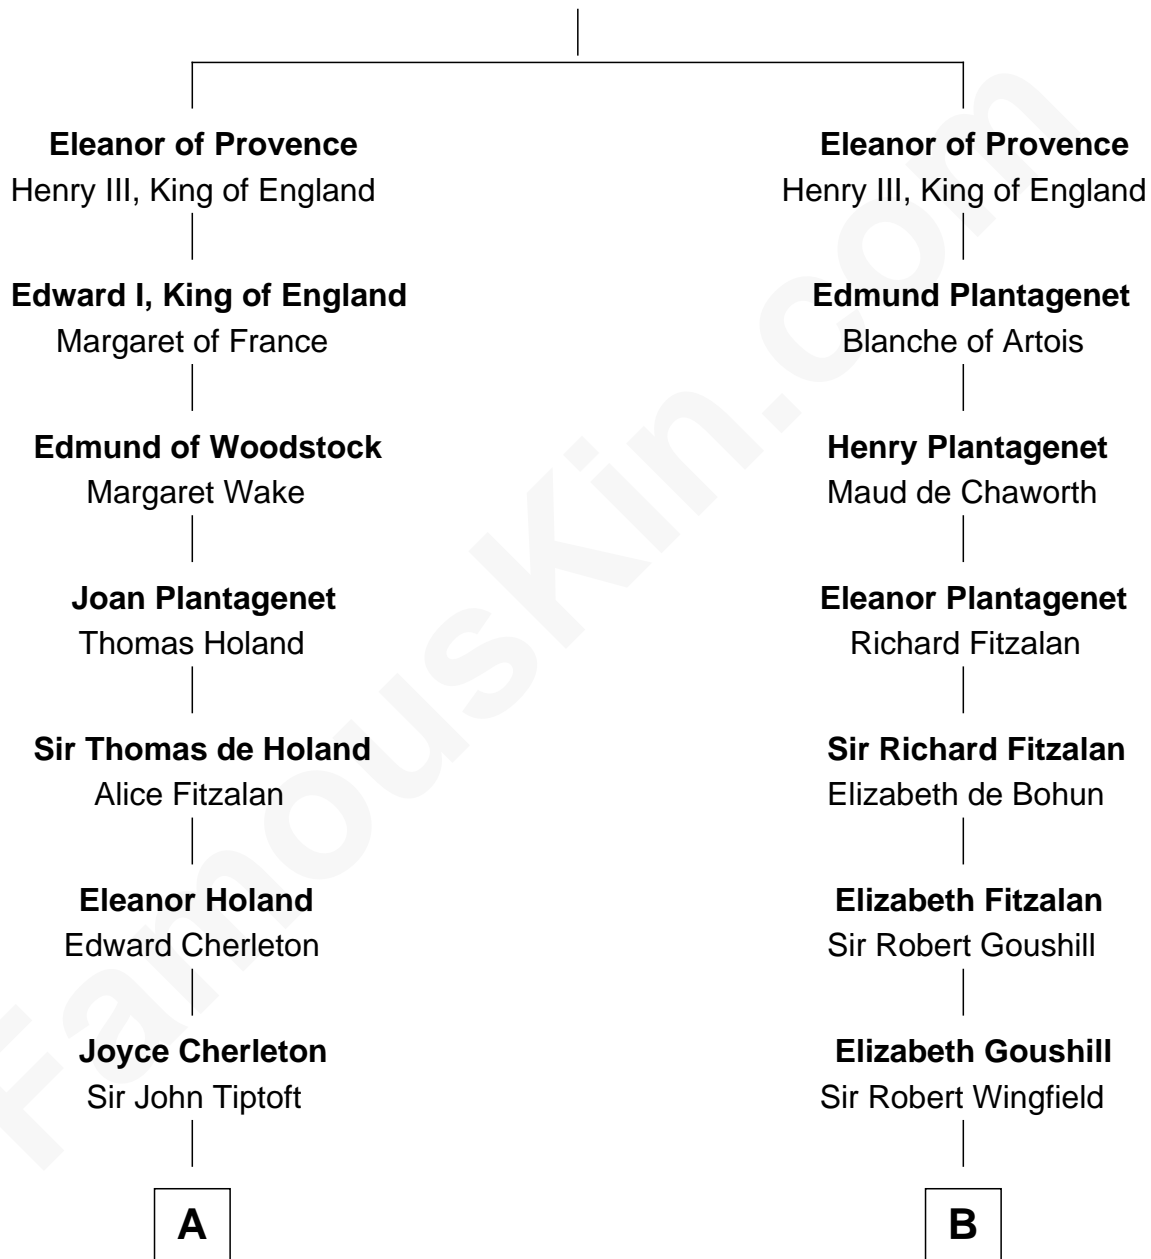

FamousKin.com

Relationship Chart of

John Kerry

68th U.S. Secretary of State

20th cousin 1 time removed of

J. A. Folger

Founder of Folger Coffee Company

Ramon Berenguer IV of Provence

Beatrice of Savoy

C

Robert Charles Winthrop
Elizabeth Cabot Blanchard

Robert Charles Winthrop
Elizabeth Mason

Margaret Tyndal Winthrop
James Grant Forbes

Rosemary Isabel Forbes
Richard John Kerry

John Kerry
68th U.S. Secretary of State