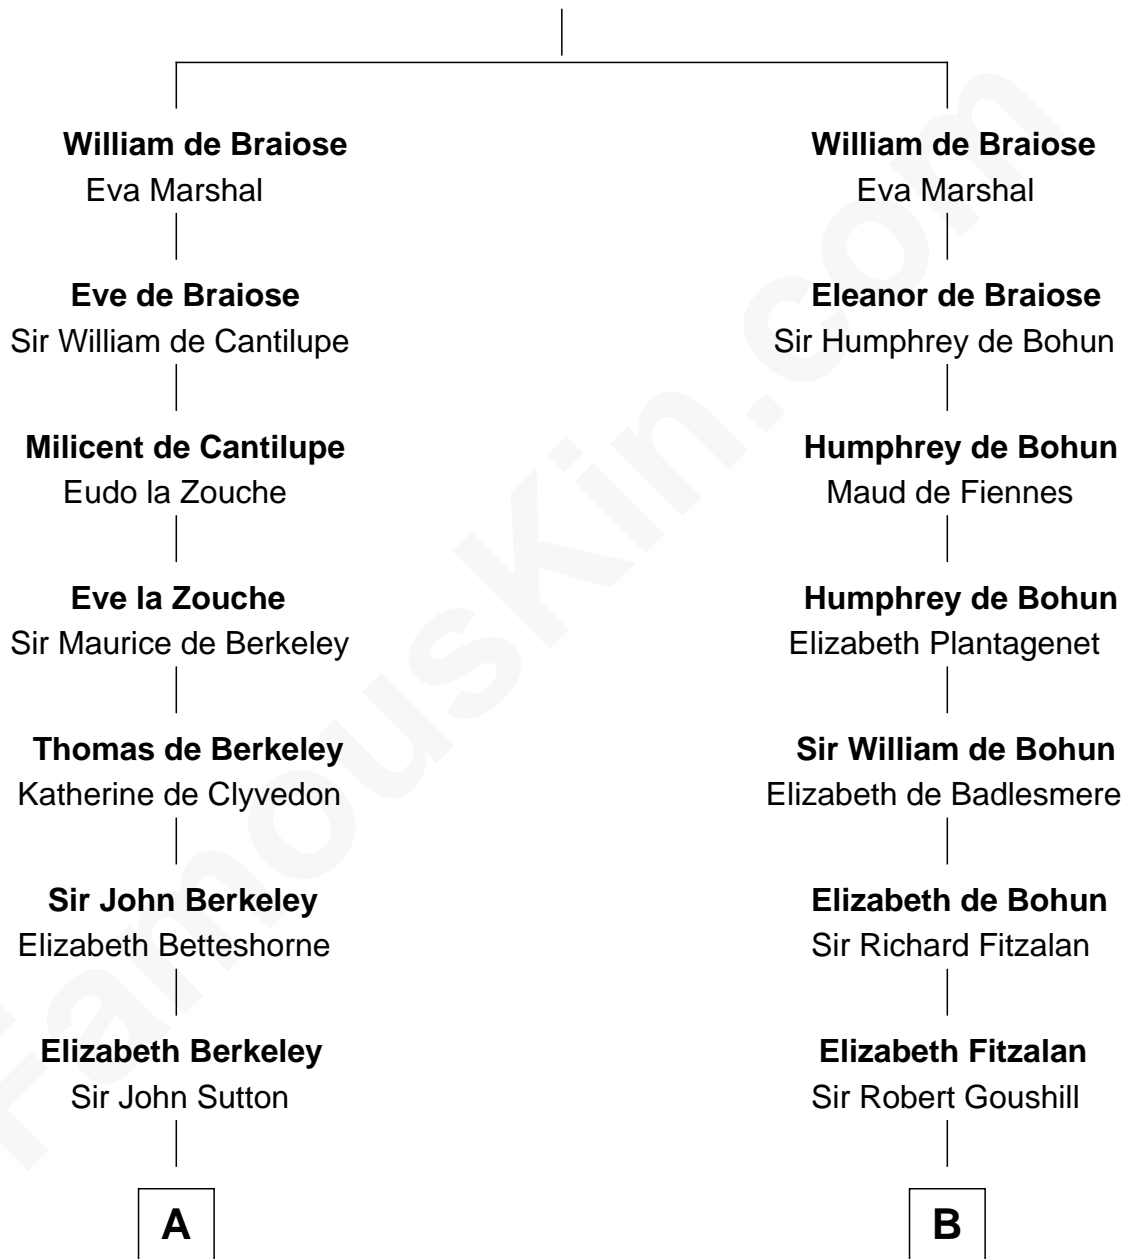

FamousKin.com Relationship Chart of

John Kerry

68th U.S. Secretary of State

21st cousin of

J. A. Folger

Founder of Folger Coffee Company

Reginald de Braiose

C

Robert Charles Winthrop
Elizabeth Cabot Blanchard

Robert Charles Winthrop
Elizabeth Mason

Margaret Tyndal Winthrop
James Grant Forbes

Rosemary Isabel Forbes
Richard John Kerry

John Kerry
68th U.S. Secretary of State