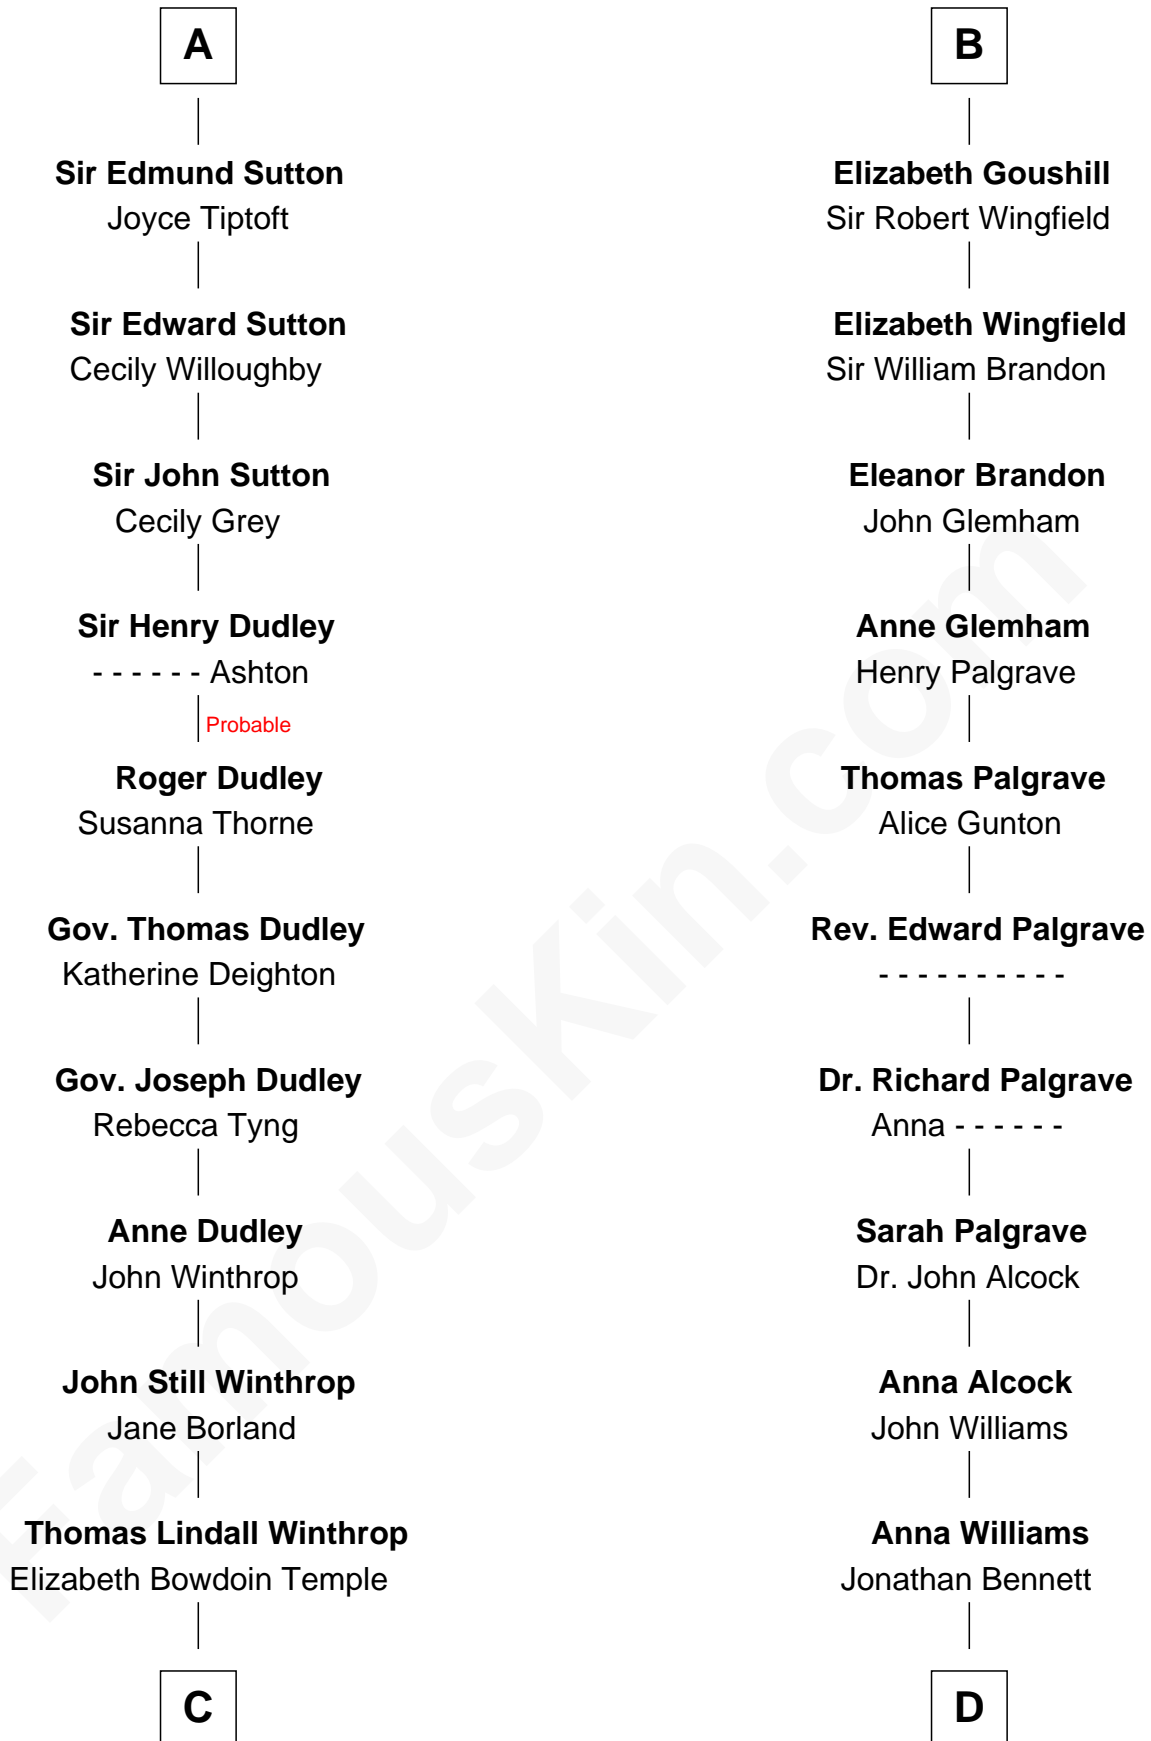

FamousKin.com Relationship Chart of

John Kerry

68th U.S. Secretary of State

21st cousin of

J. A. Folger

Founder of Folger Coffee Company

Reginald de Braiose

C

Robert Charles Winthrop
Elizabeth Cabot Blanchard

Robert Charles Winthrop
Elizabeth Mason

Margaret Tyndal Winthrop
James Grant Forbes

Rosemary Isabel Forbes
Richard John Kerry

John Kerry
68th U.S. Secretary of State